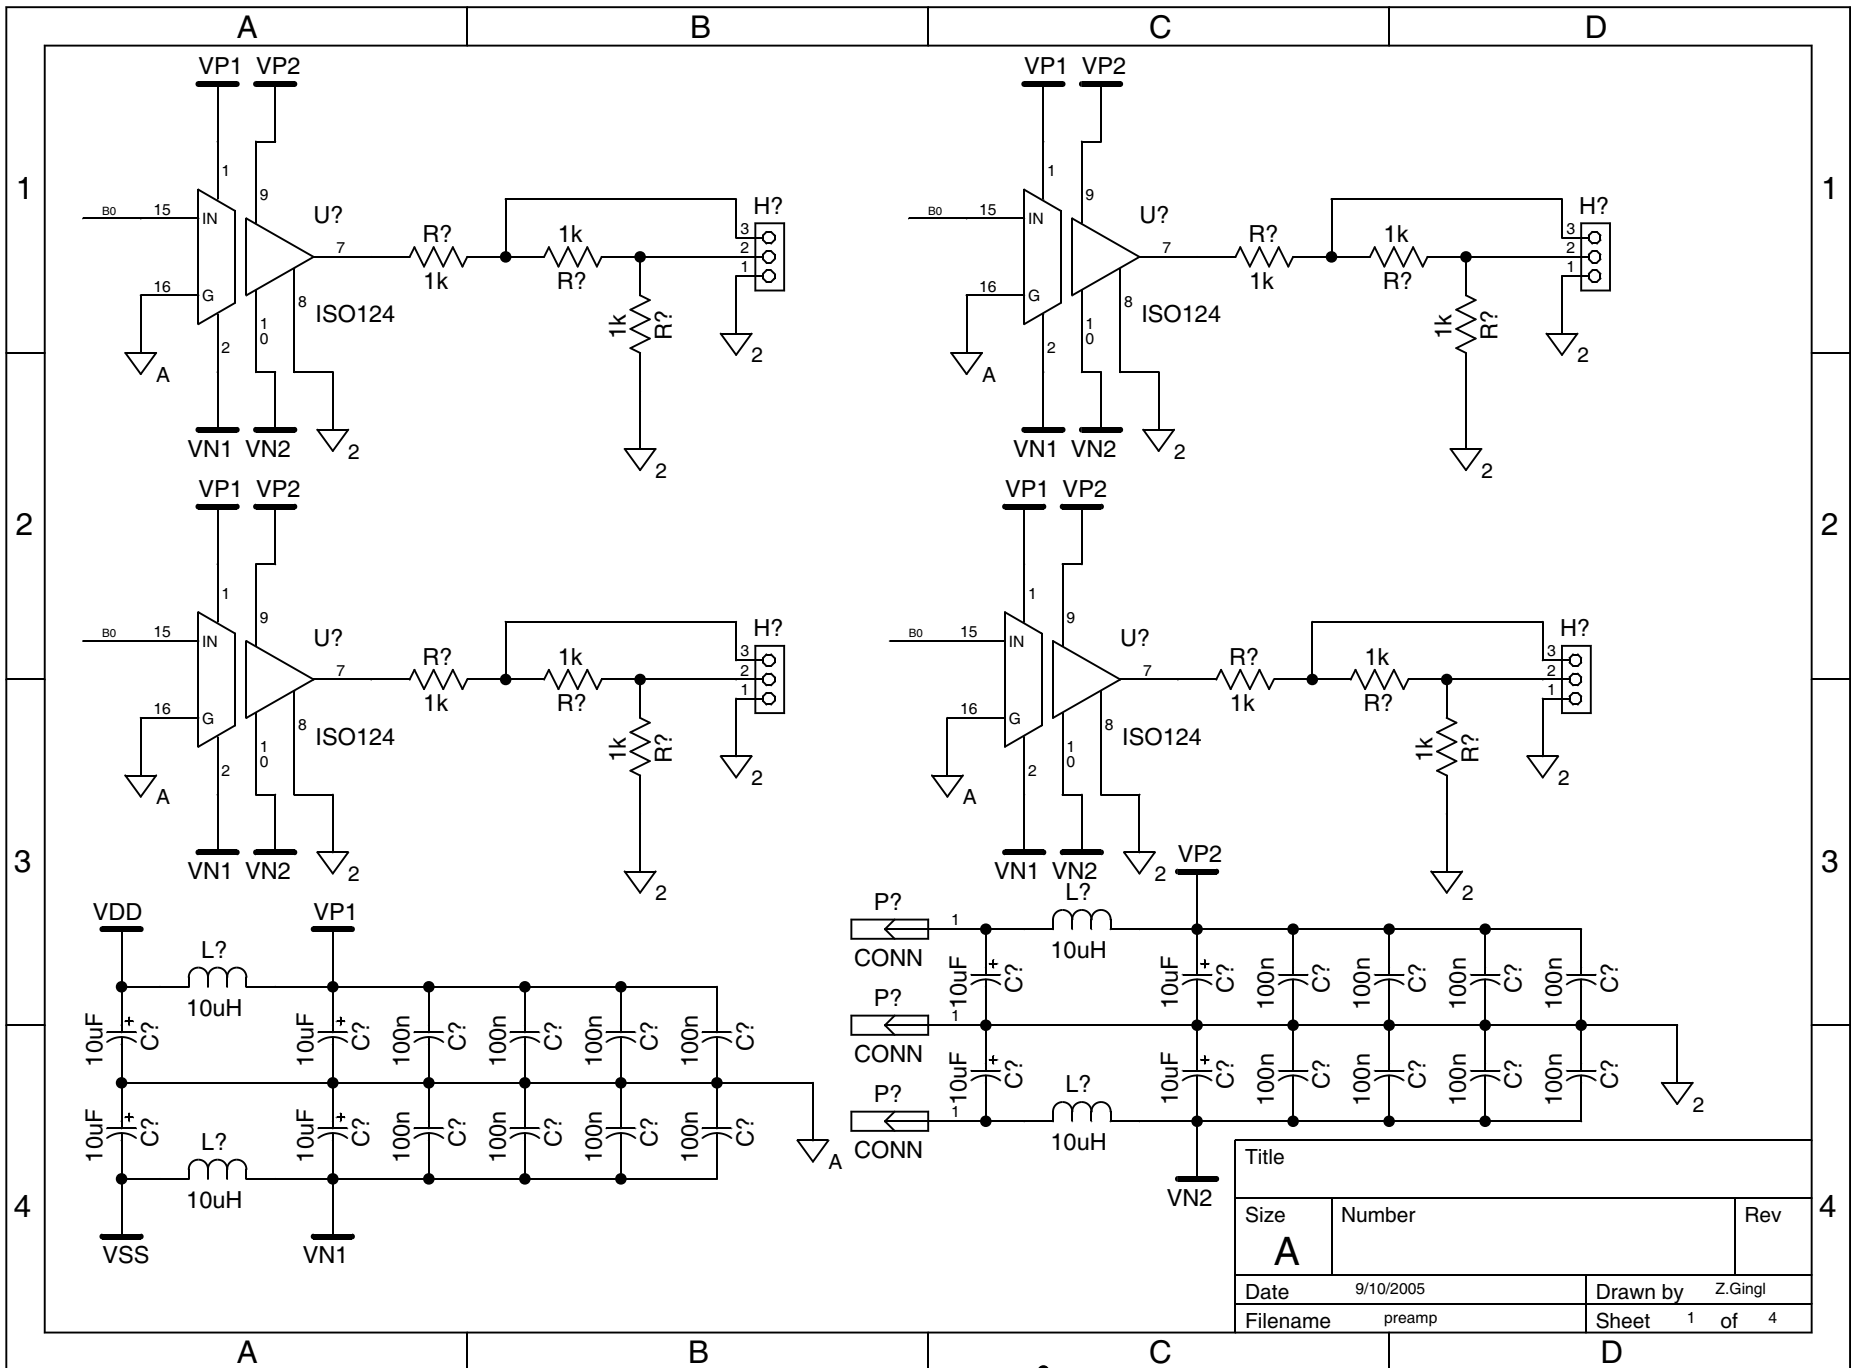

Title		
Size	Number	Rev
A		
Date	9/10/2005	Drawn by Z.Gingl
Filename	preamp	Sheet 1 of 4

Title		
Size	Number	Rev
A		
Date	9/10/2005	Drawn by Z.Gingl
Filename	preamp	Sheet 1 of 4

Title		
Size	Number	Rev
A		
Date	9/10/2005	Drawn by Z.Gingl
Filename	preamp	Sheet 1 of 4

Title		
Size	Number	Rev
A		
Date	9/10/2005	Drawn by Z.Gingl
Filename	preamp	Sheet 1 of 2

Title		
Size	Number	Rev
A		
Date	9/10/2005	Drawn by Z.Gingl
Filename	preamp	Sheet 1 of 4

Title		
Size	Number	Rev
A		
Date	9/10/2005	Drawn by Z.Gingl
Filename	preamp	Sheet 1 of 4