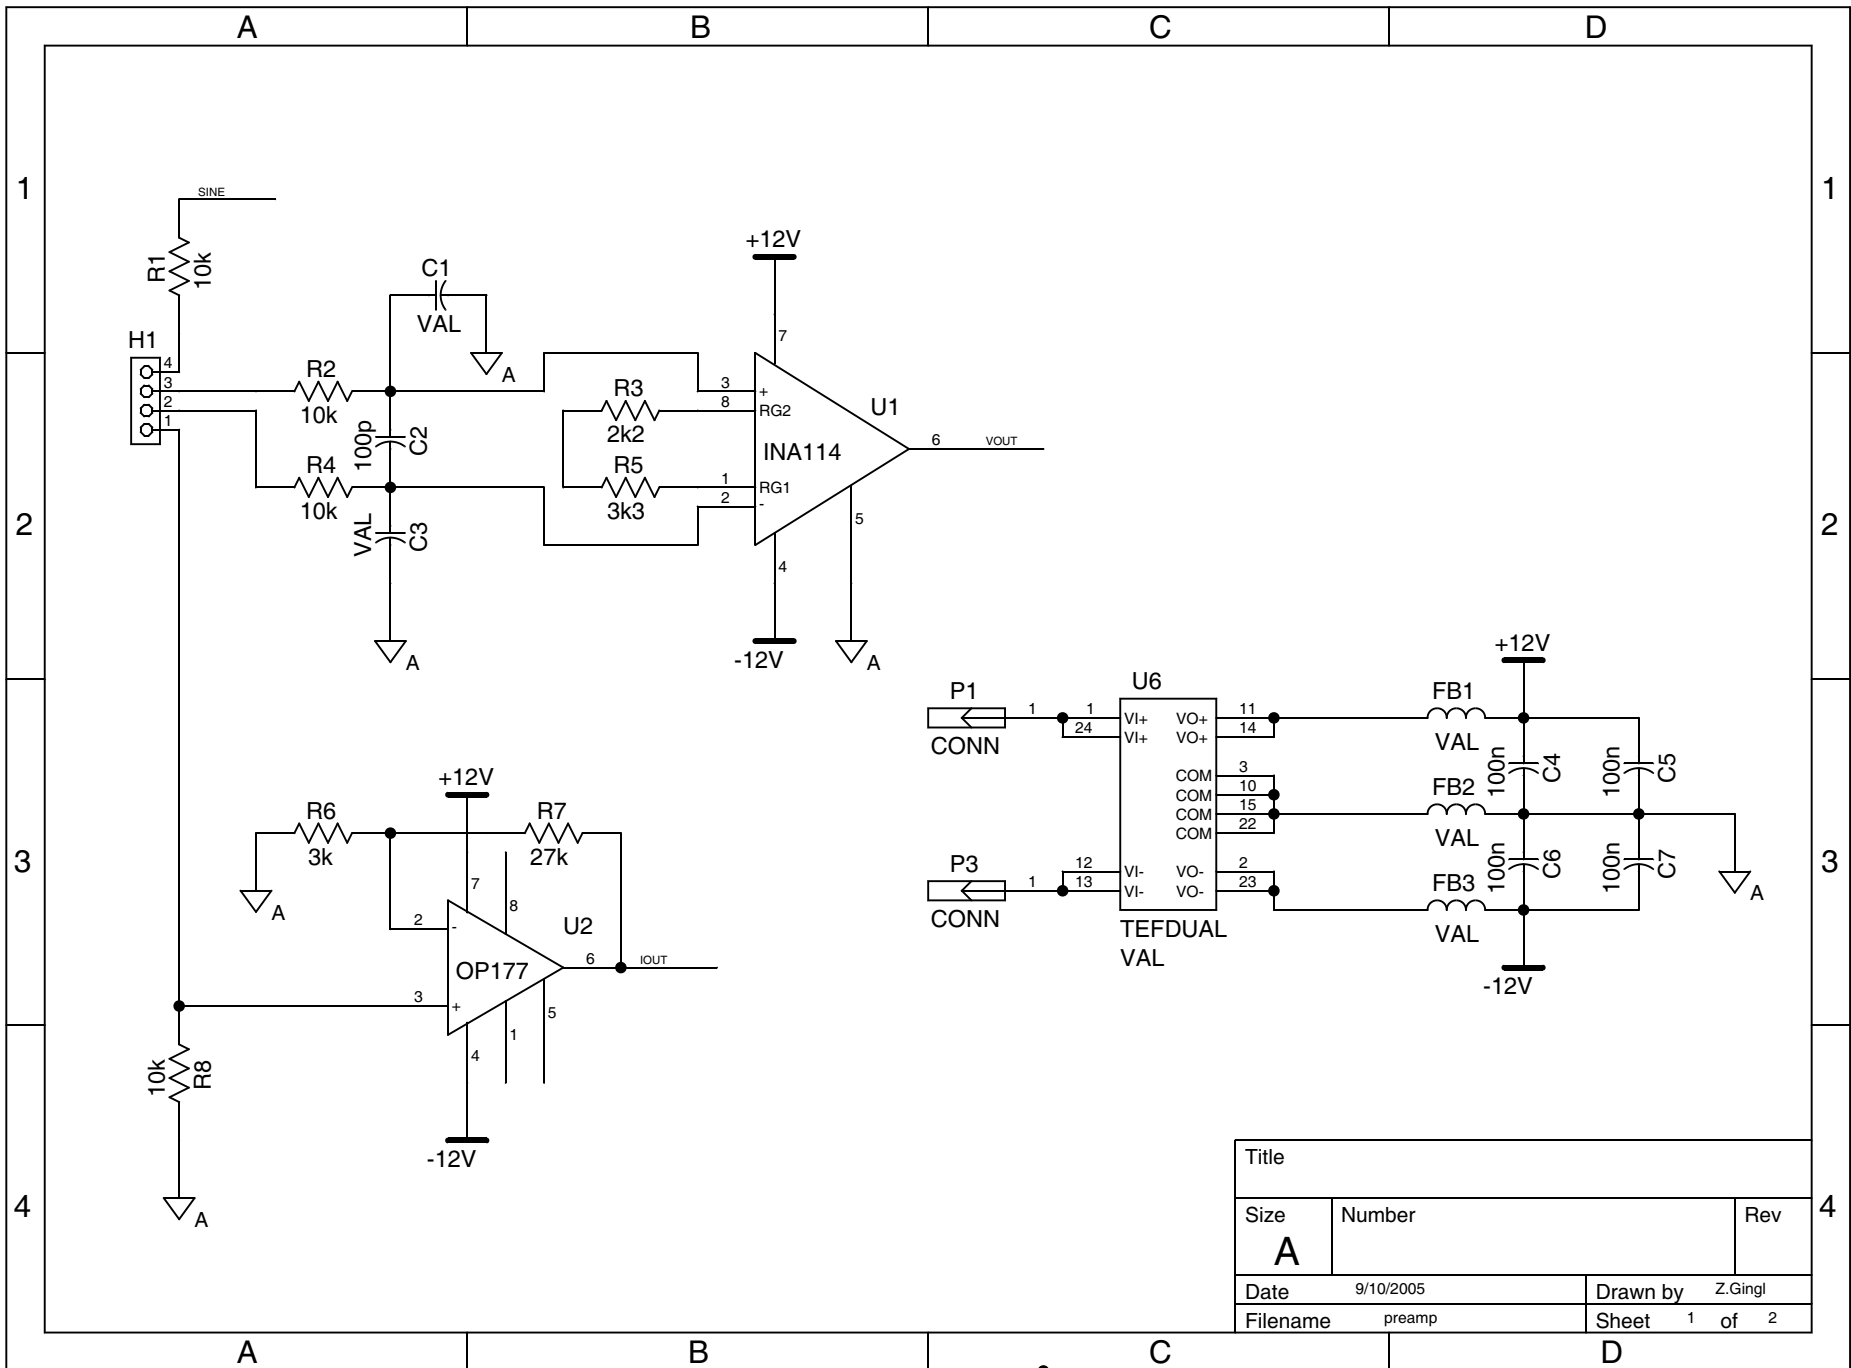

Title		
Size	Number	Rev
A		
Date	9/10/2005	Drawn by Z.Gingl
Filename	preamp	Sheet 1 of 4

Title		
Size	Number	Rev
A		
Date	9/10/2005	Drawn by Z.Gingl
Filename	preamp	Sheet 1 of 4

Title		
Size	Number	Rev
A		
Date	9/10/2005	Drawn by Z.Gingl
Filename	preamp	Sheet 1 of 4

Title		
Size	Number	Rev
A		
Date	9/10/2005	Drawn by Z.Gingl
Filename	preamp	Sheet 1 of 2

Title		
Size	Number	Rev
A		
Date	9/10/2005	Drawn by Z.Gingl
Filename	preamp	Sheet 1 of 4

Title		
Size	Number	Rev
A		
Date	9/10/2005	Drawn by Z.Gingl
Filename	preamp	Sheet 1 of 4