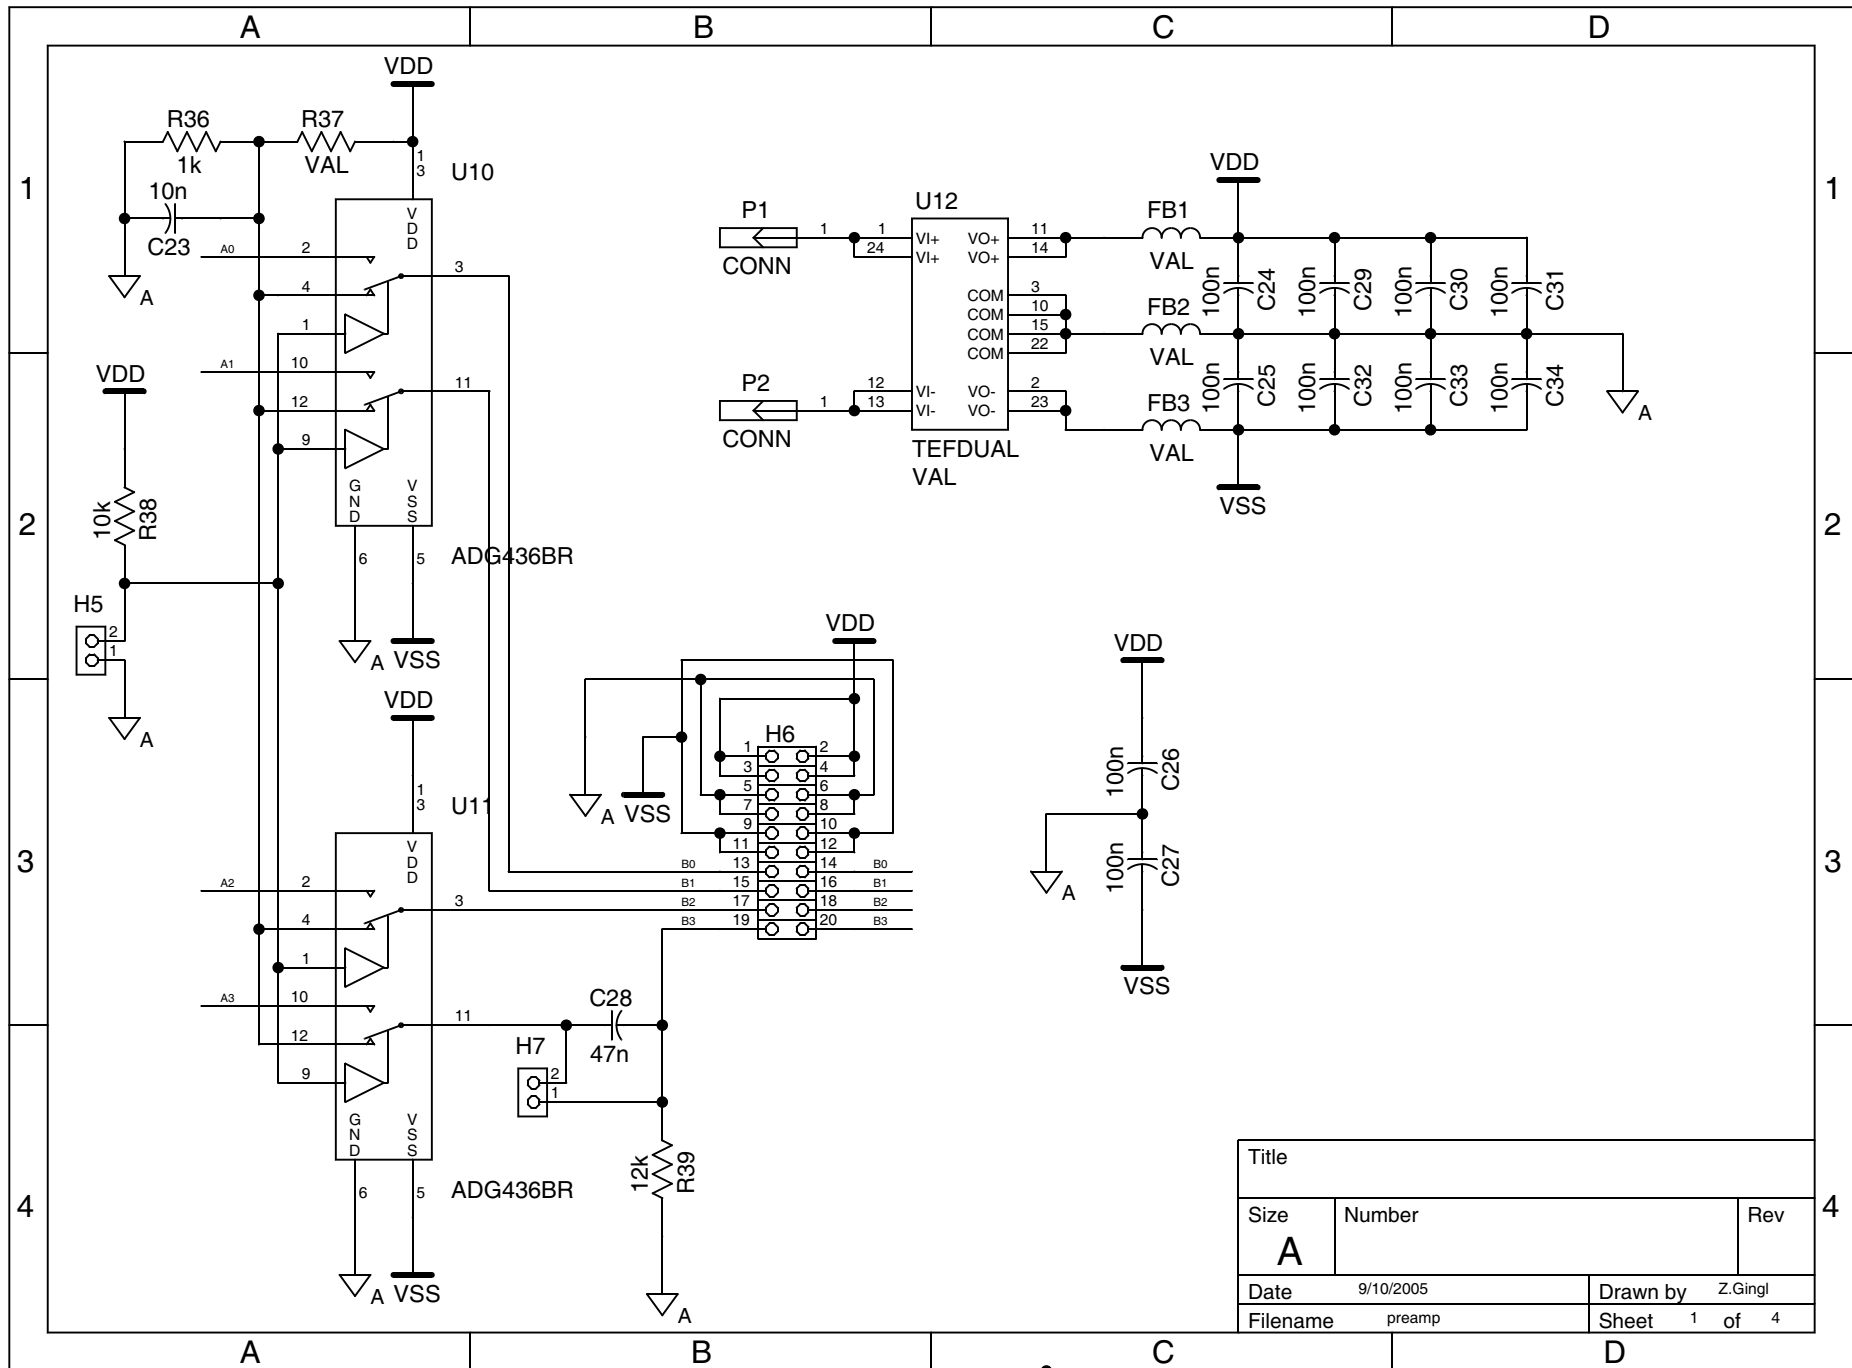

Title		
Size	Number	Rev
A		
Date	9/10/2005	Drawn by Z.Gingl
Filename	preamp	Sheet 1 of 4