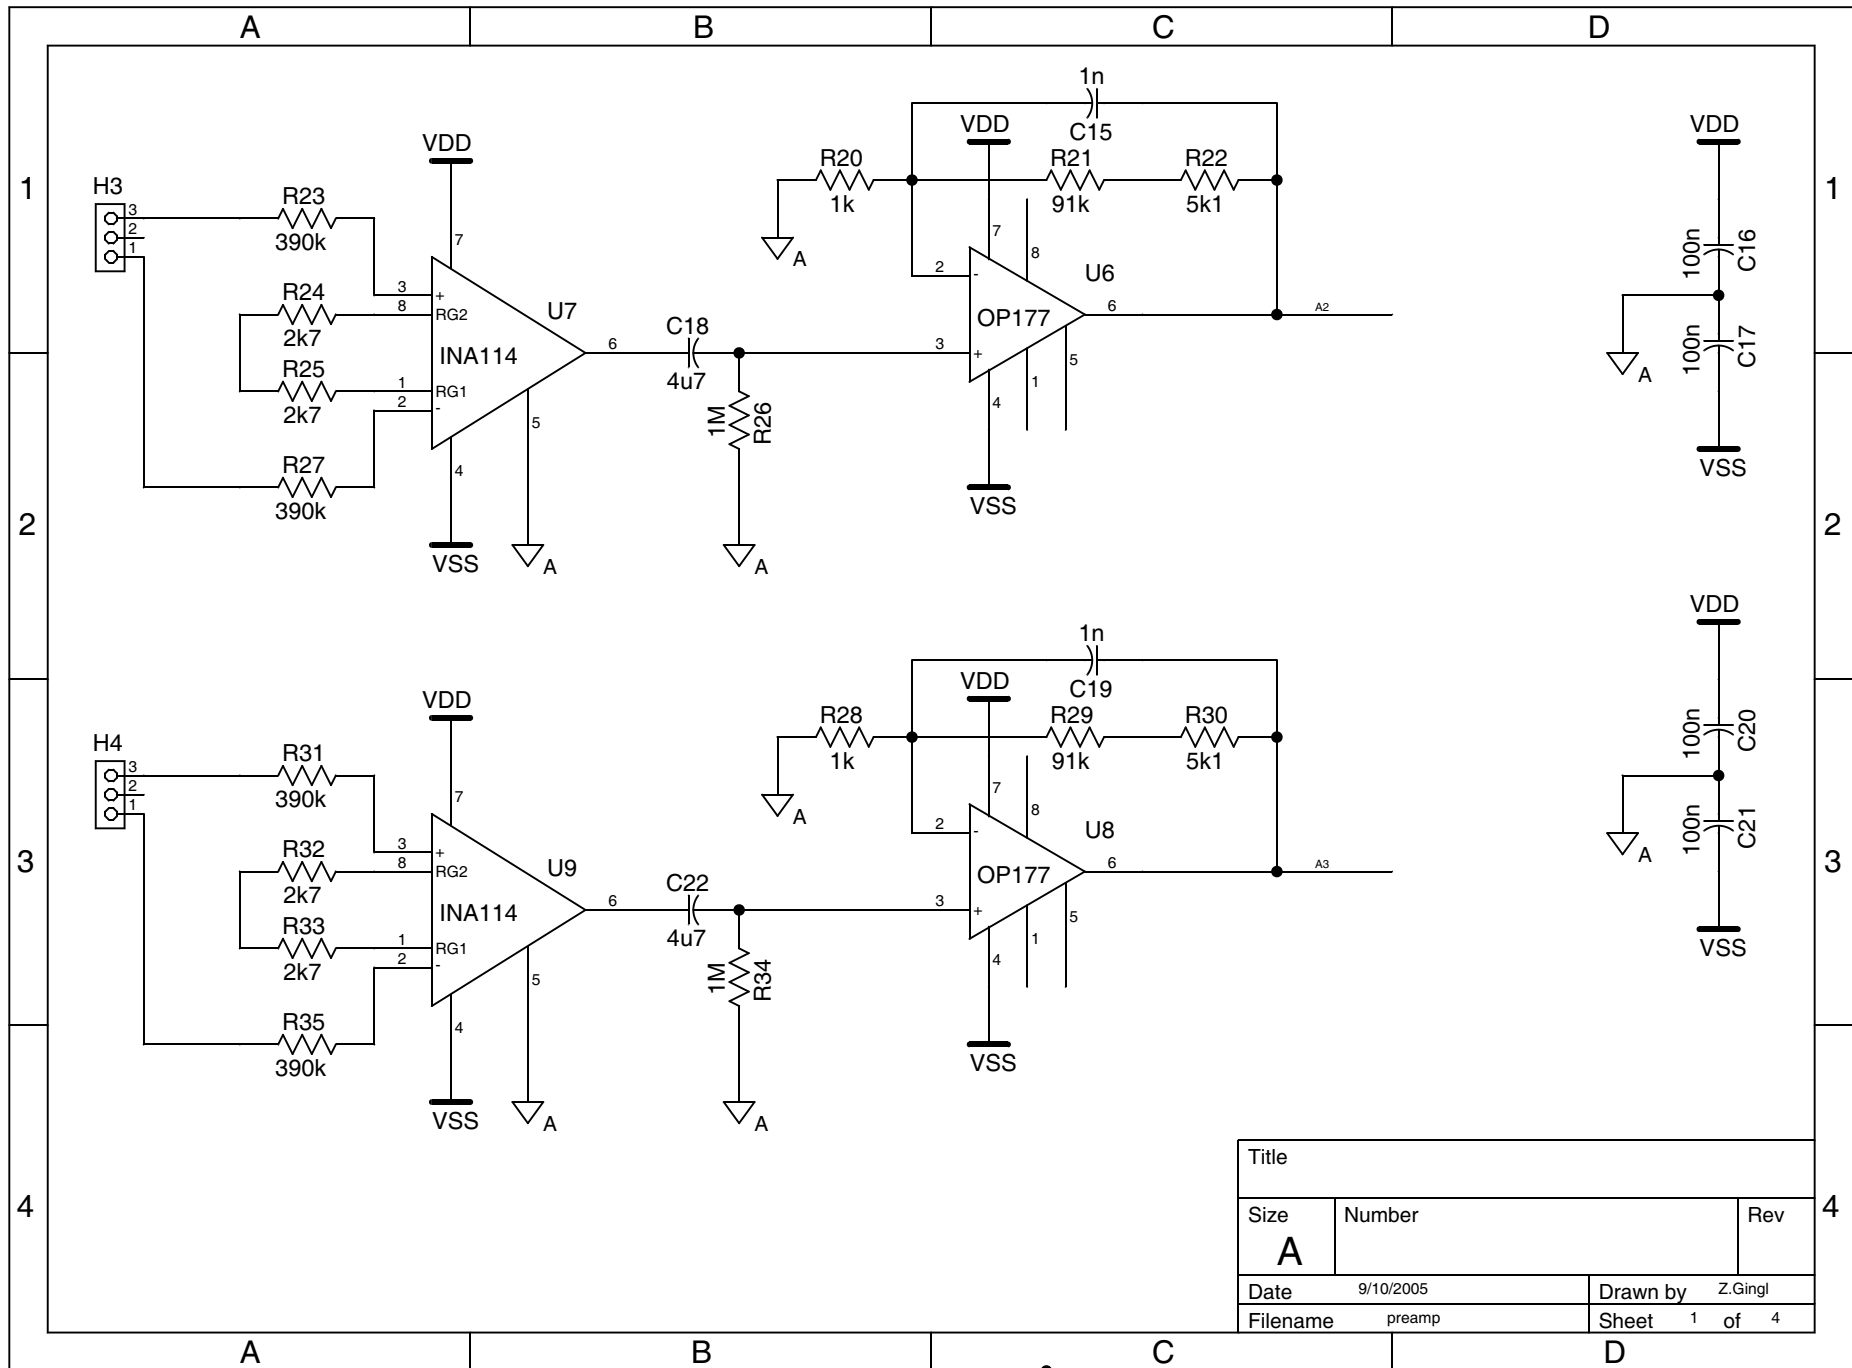

Title		
Size	Number	Rev
A		
Date	9/10/2005	Drawn by Z.Gingl
Filename	preamp	Sheet 1 of 4

Title		
Size	Number	Rev
A		
Date	9/10/2005	Drawn by Z.Gingl
Filename	preamp	Sheet 1 of 4

Title		
Size	Number	Rev
A		
Date	9/10/2005	Drawn by Z.Gingl
Filename	preamp	Sheet 1 of 4

Title		
Size	Number	Rev
A		
Date	9/10/2005	Drawn by Z.Gingl
Filename	preamp	Sheet 1 of 2

Title		
Size	Number	Rev
A		
Date	9/10/2005	Drawn by Z.Gingl
Filename	preamp	Sheet 1 of 4

Title		
Size	Number	Rev
A		
Date	9/10/2005	Drawn by Z.Gingl
Filename	preamp	Sheet 1 of 4