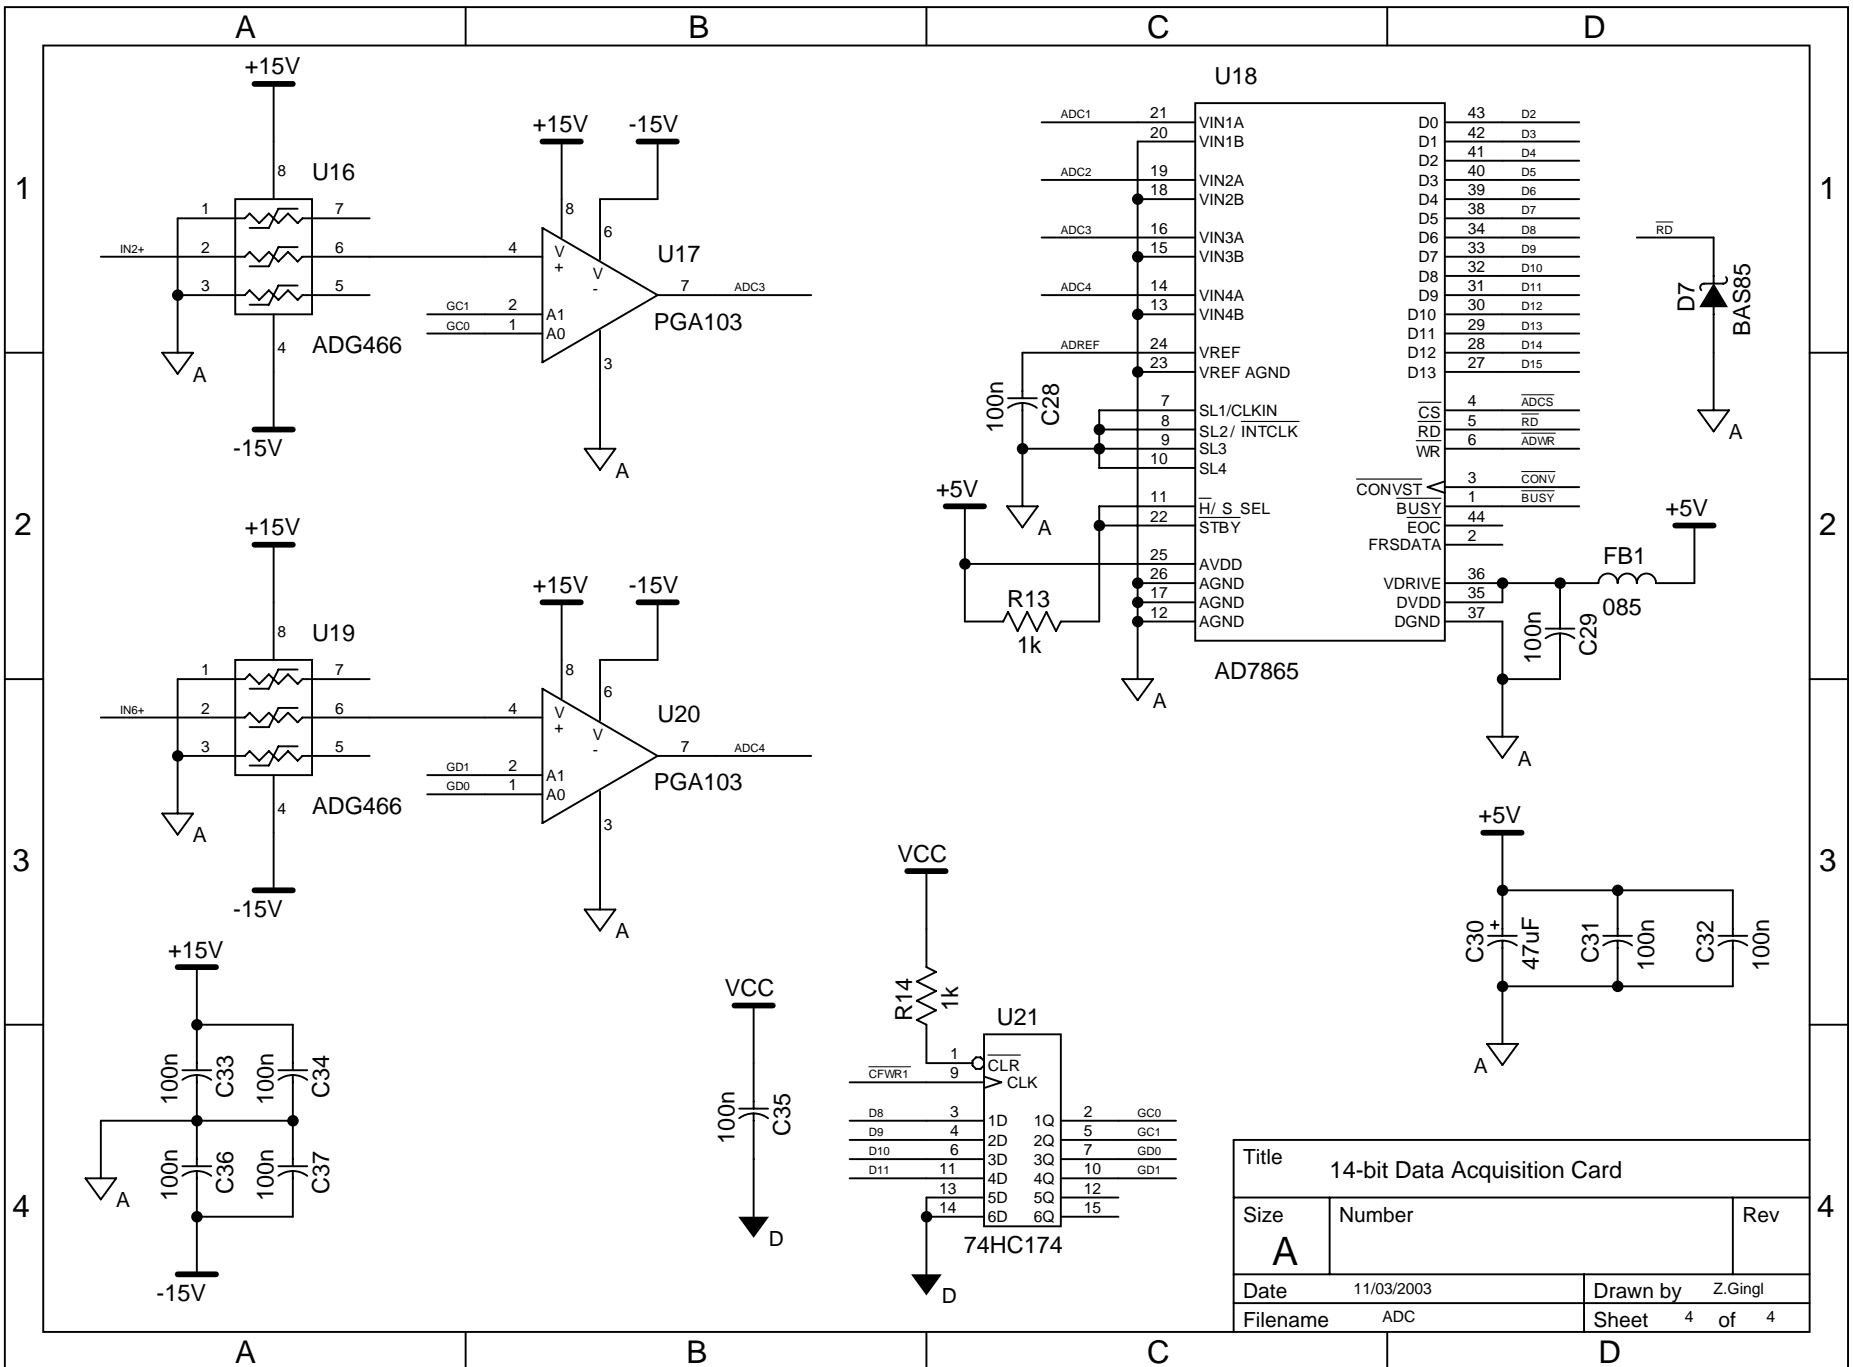

Title			14-bit Data Acquisition Card		
Size	Number				Rev
A					
Date	11/03/2003		Drawn by		Z.Gingl
Filename	ADC		Sheet		1 of 4

Title			14-bit Data Acquisition Card		
Size	Number				Rev
A					
Date	11/03/2003		Drawn by		Z.Gingl
Filename	ADC		Sheet		3 of 4

Title			14-bit Data Acquisition Card		
Size	Number		Rev		4
A					
Date	11/03/2003		Drawn by		Z.Gingl
Filename	ADC		Sheet		4 of 4