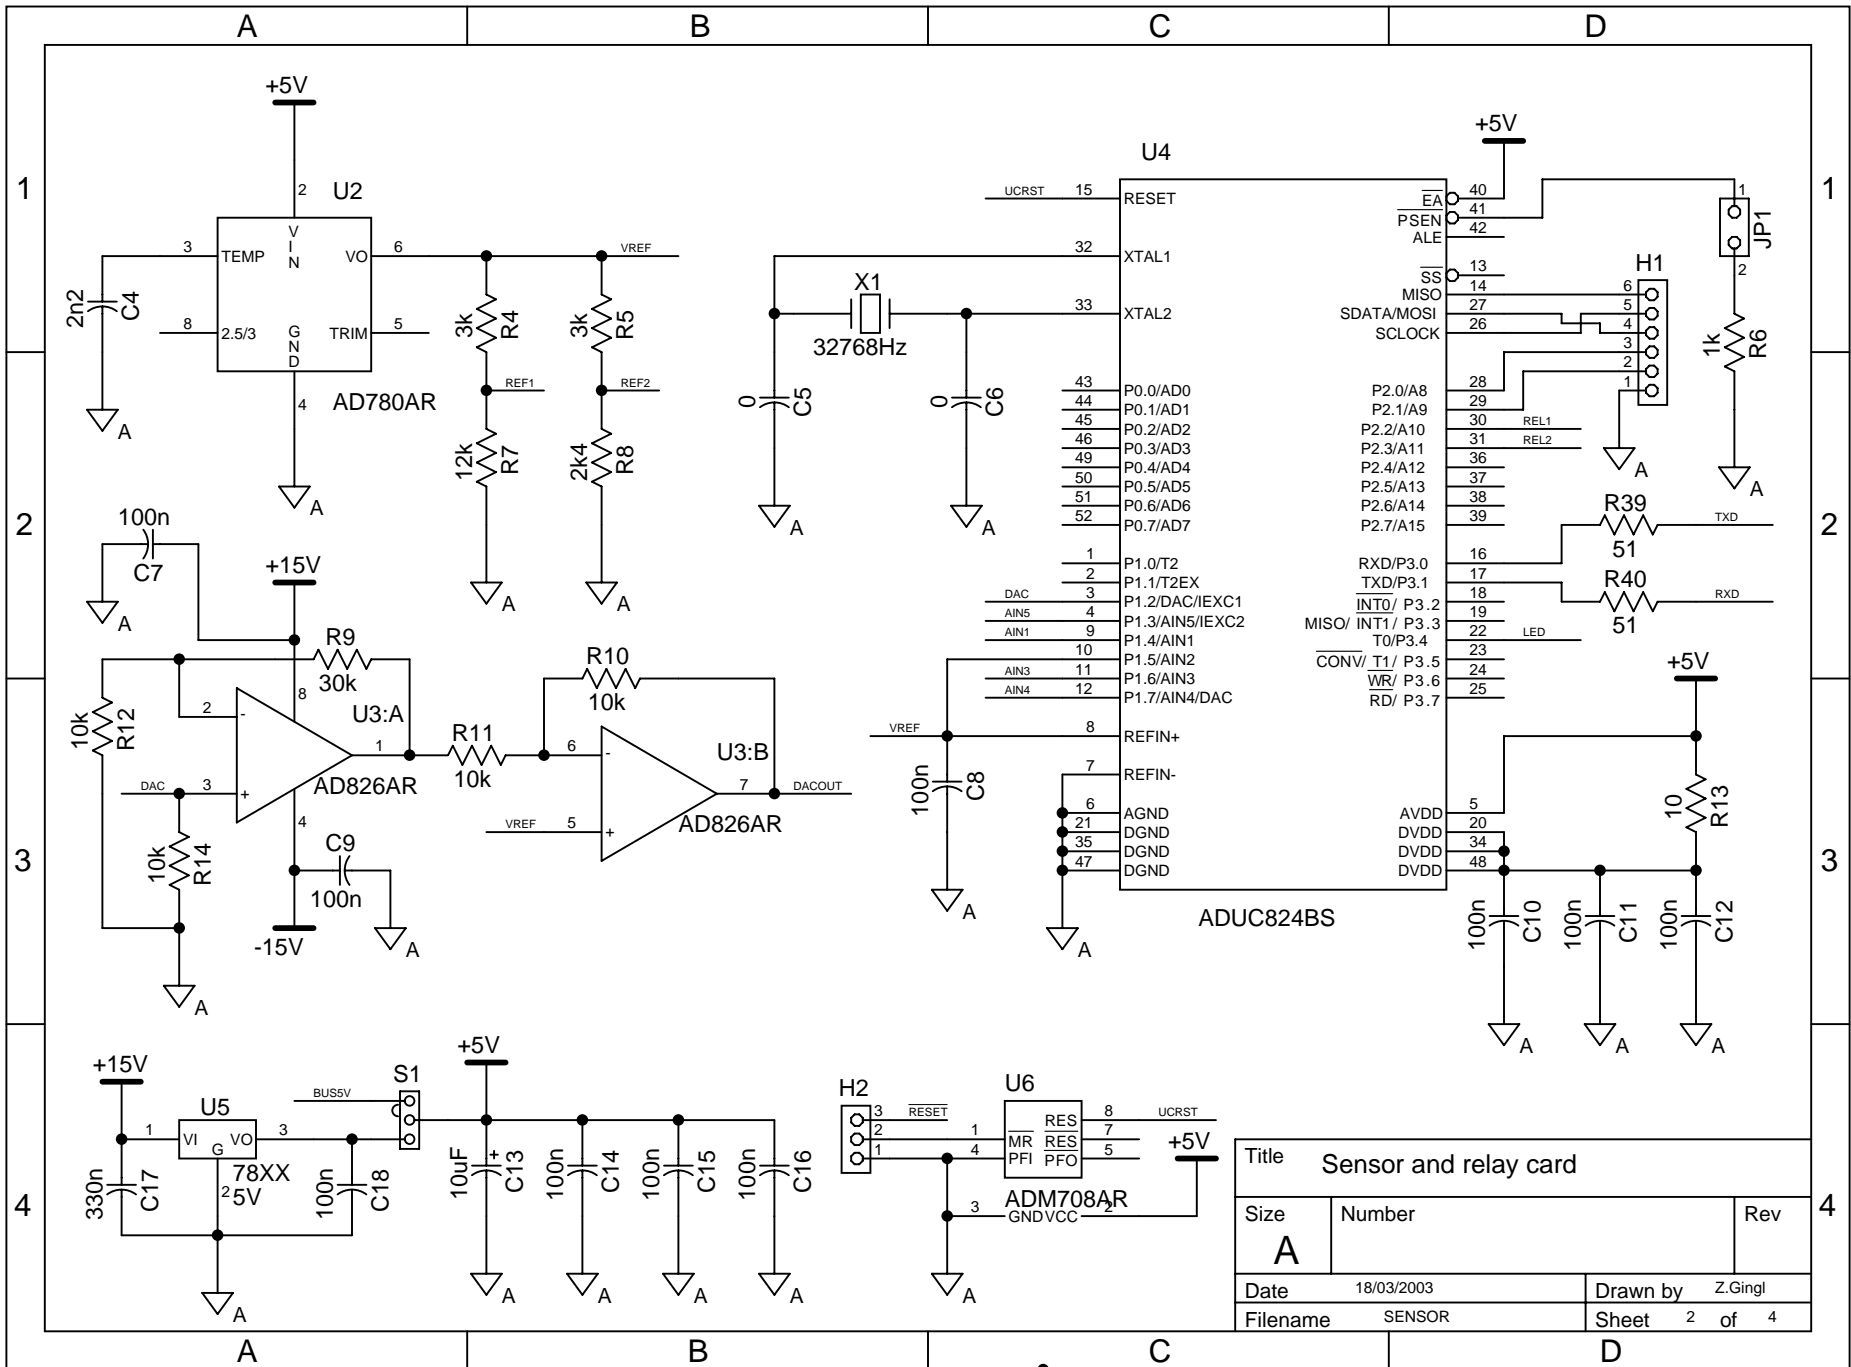

Title			Sensor and relay card		
Size	Number		Rev		
A					
Date	11/03/2003		Drawn by	Z.Gingl	
Filename	SENSOR		Sheet	1 of 4	

Title			Sensor and relay card		
Size	Number		Rev		
A					
Date	18/03/2003		Drawn by		Z.Gingl
Filename	SENSOR		Sheet		2 of 4