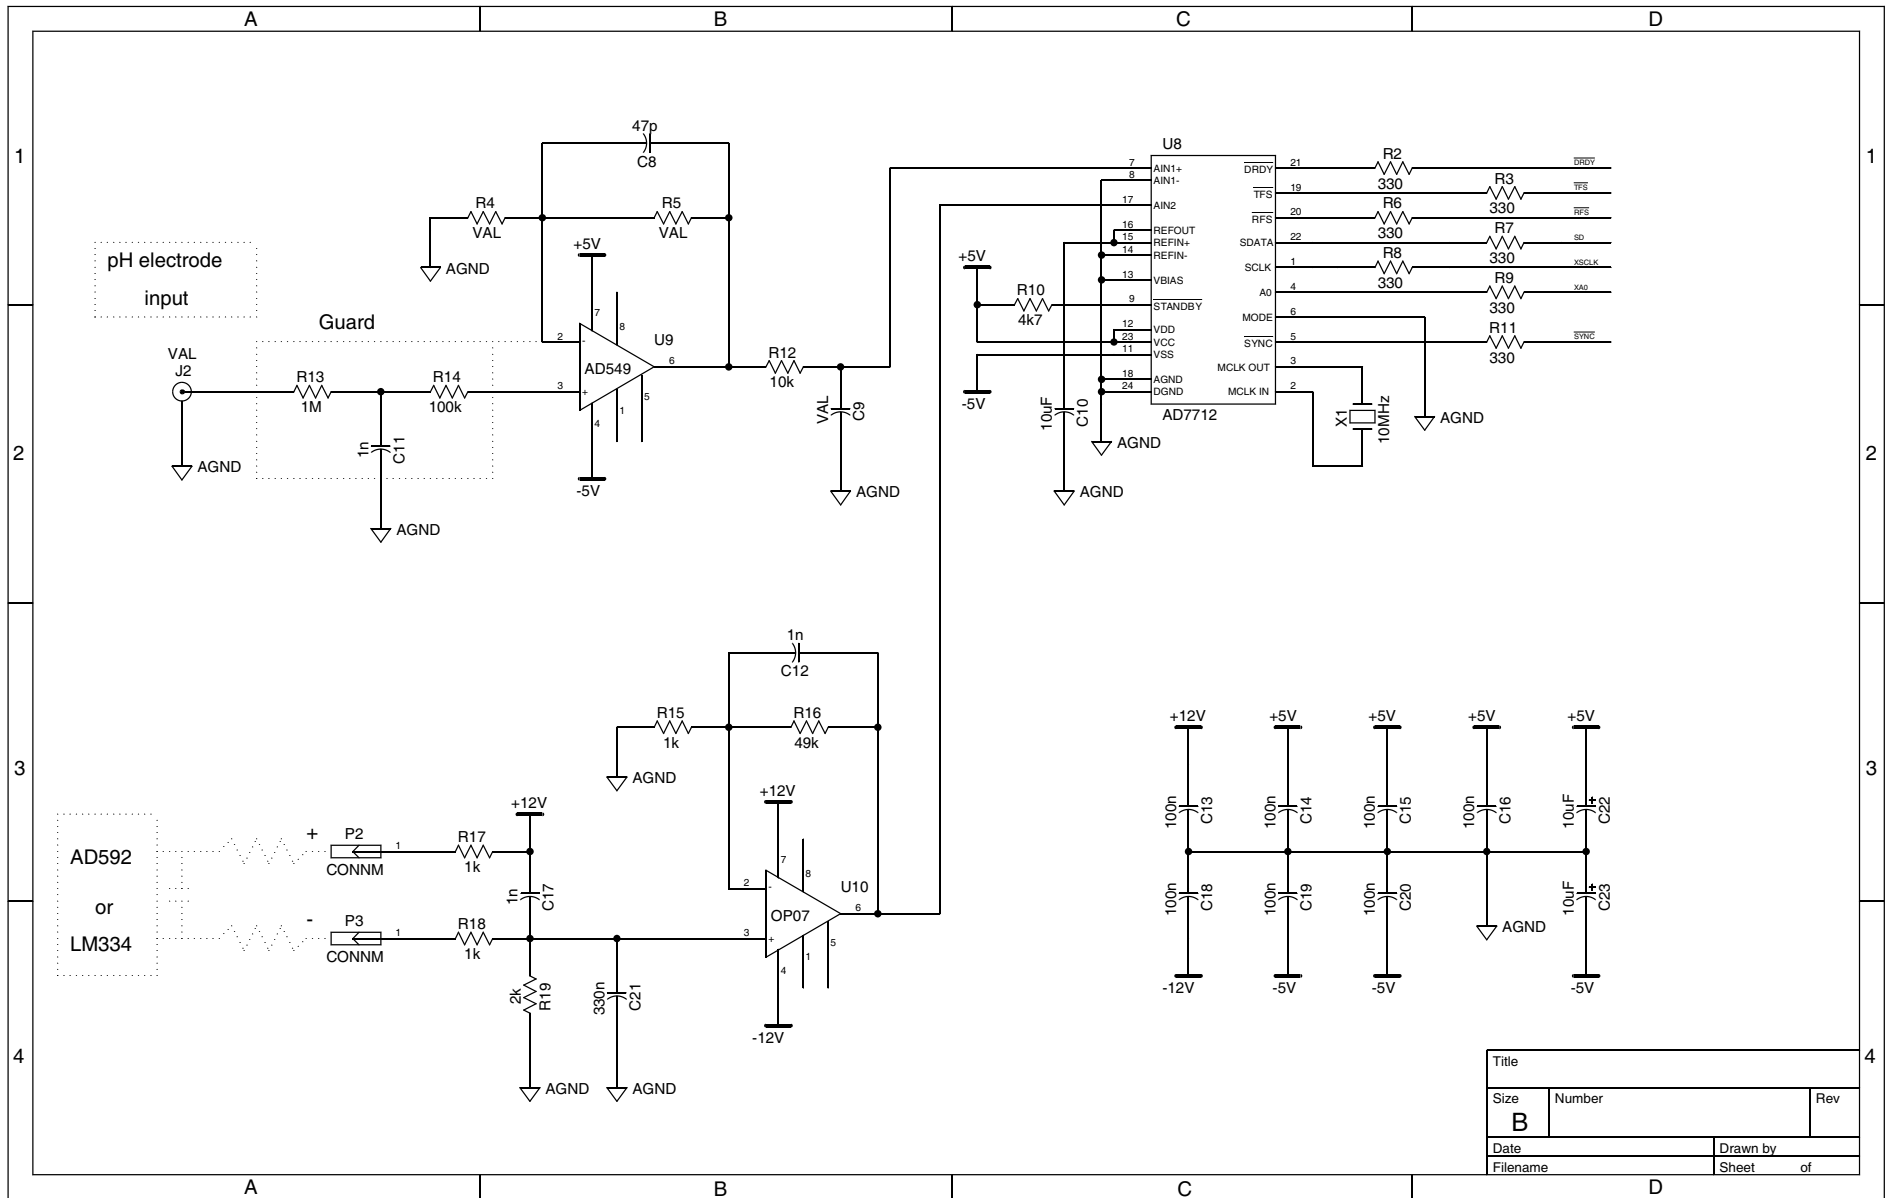

Title pH and temperature digitizer		
Size	Number	Rev
B		
Date	1995.08.10.	Drawn by Z. Gingl
Filename	PHDIG.S0x	Sheet of

Title		
Size	Number	Rev
B		
Date	Drawn by	
Filename	Sheet	of

Temperature -> mV

Title		
Size	Number	Rev
C		
Date		Drawn by
Filename		Sheet of

Title		
Size A	Number	Rev
Date	Drawn by	
Filename	Sheet	of