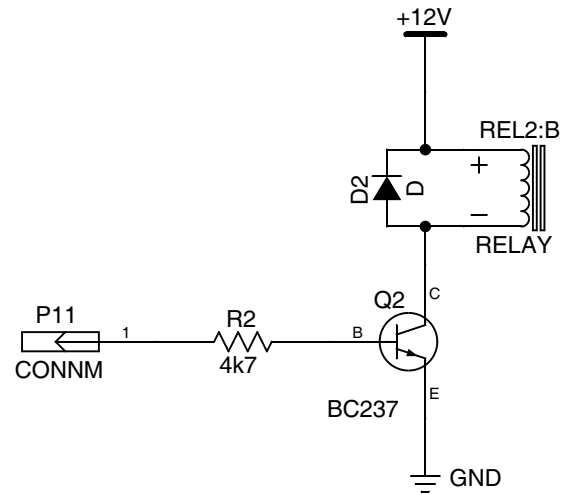

Title pH and temperature digitizer		
Size	Number	Rev
B		
Date	1995.08.10.	Drawn by Z. Gingl
Filename	PHDIG.S0x	Sheet of

Title		
Size	Number	Rev
B		
Date	Drawn by	
Filename	Sheet	of

Temperature -> mV

Title		
Size	Number	Rev
C		
Date		Drawn by
Filename		Sheet of

Title		
Size A	Number	Rev
Date	Drawn by	
Filename	Sheet	of