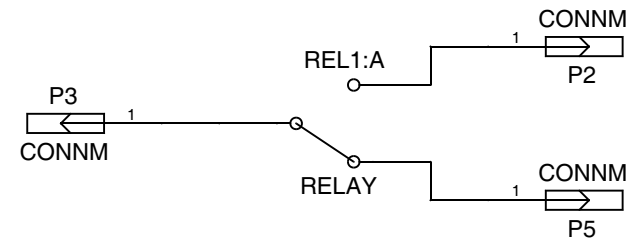

Title pH and temperature digitizer		
Size	Number	Rev
B		
Date	1995.08.10.	Drawn by Z. Gingl
Filename	PHDIG.S0x	Sheet of

Title		
Size	Number	Rev
B		
Date	Drawn by	
Filename	Sheet	of

Temperature -> mV

Title		
Size	Number	Rev
C		
Date		Drawn by
Filename		Sheet of

Title		
Size A	Number	Rev
Date	Drawn by	
Filename	Sheet	of