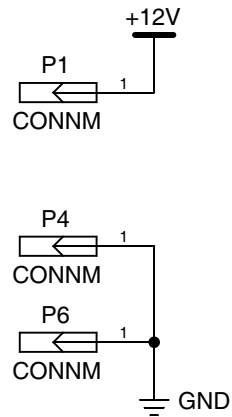

Title pH and temperature digitizer		
Size	Number	Rev
B		
Date	1995.08.10.	Drawn by Z. Gingl
Filename	PHDIG.S0x	Sheet of

Title		
Size	Number	Rev
B		
Date	Drawn by	
Filename	Sheet	of

Temperature -> mV

Title		
Size	Number	Rev
C		
Date		Drawn by
Filename		Sheet of

Title		
Size A	Number	Rev
Date	Drawn by	
Filename	Sheet	of