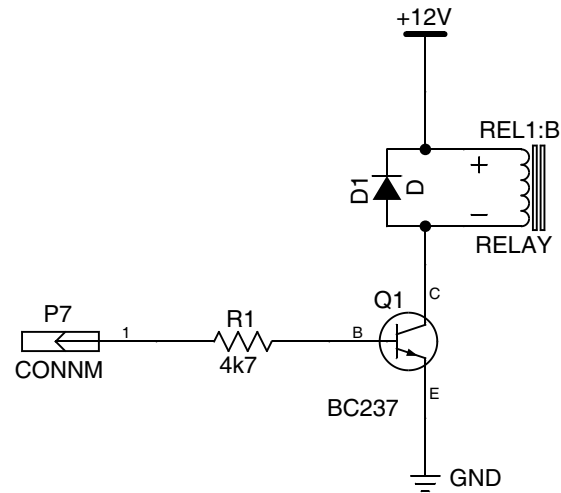

Title pH and temperature digitizer		
Size	Number	Rev
B		
Date	1995.08.10.	Drawn by Z. Gingl
Filename	PHDIG.S0x	Sheet of

Title		
Size	Number	Rev
B		
Date	Drawn by	
Filename	Sheet	of

Temperature -> mV

Title		
Size	Number	Rev
C		
Date		Drawn by
Filename		Sheet of

Title		
Size A	Number	Rev
Date	Drawn by	
Filename	Sheet	of