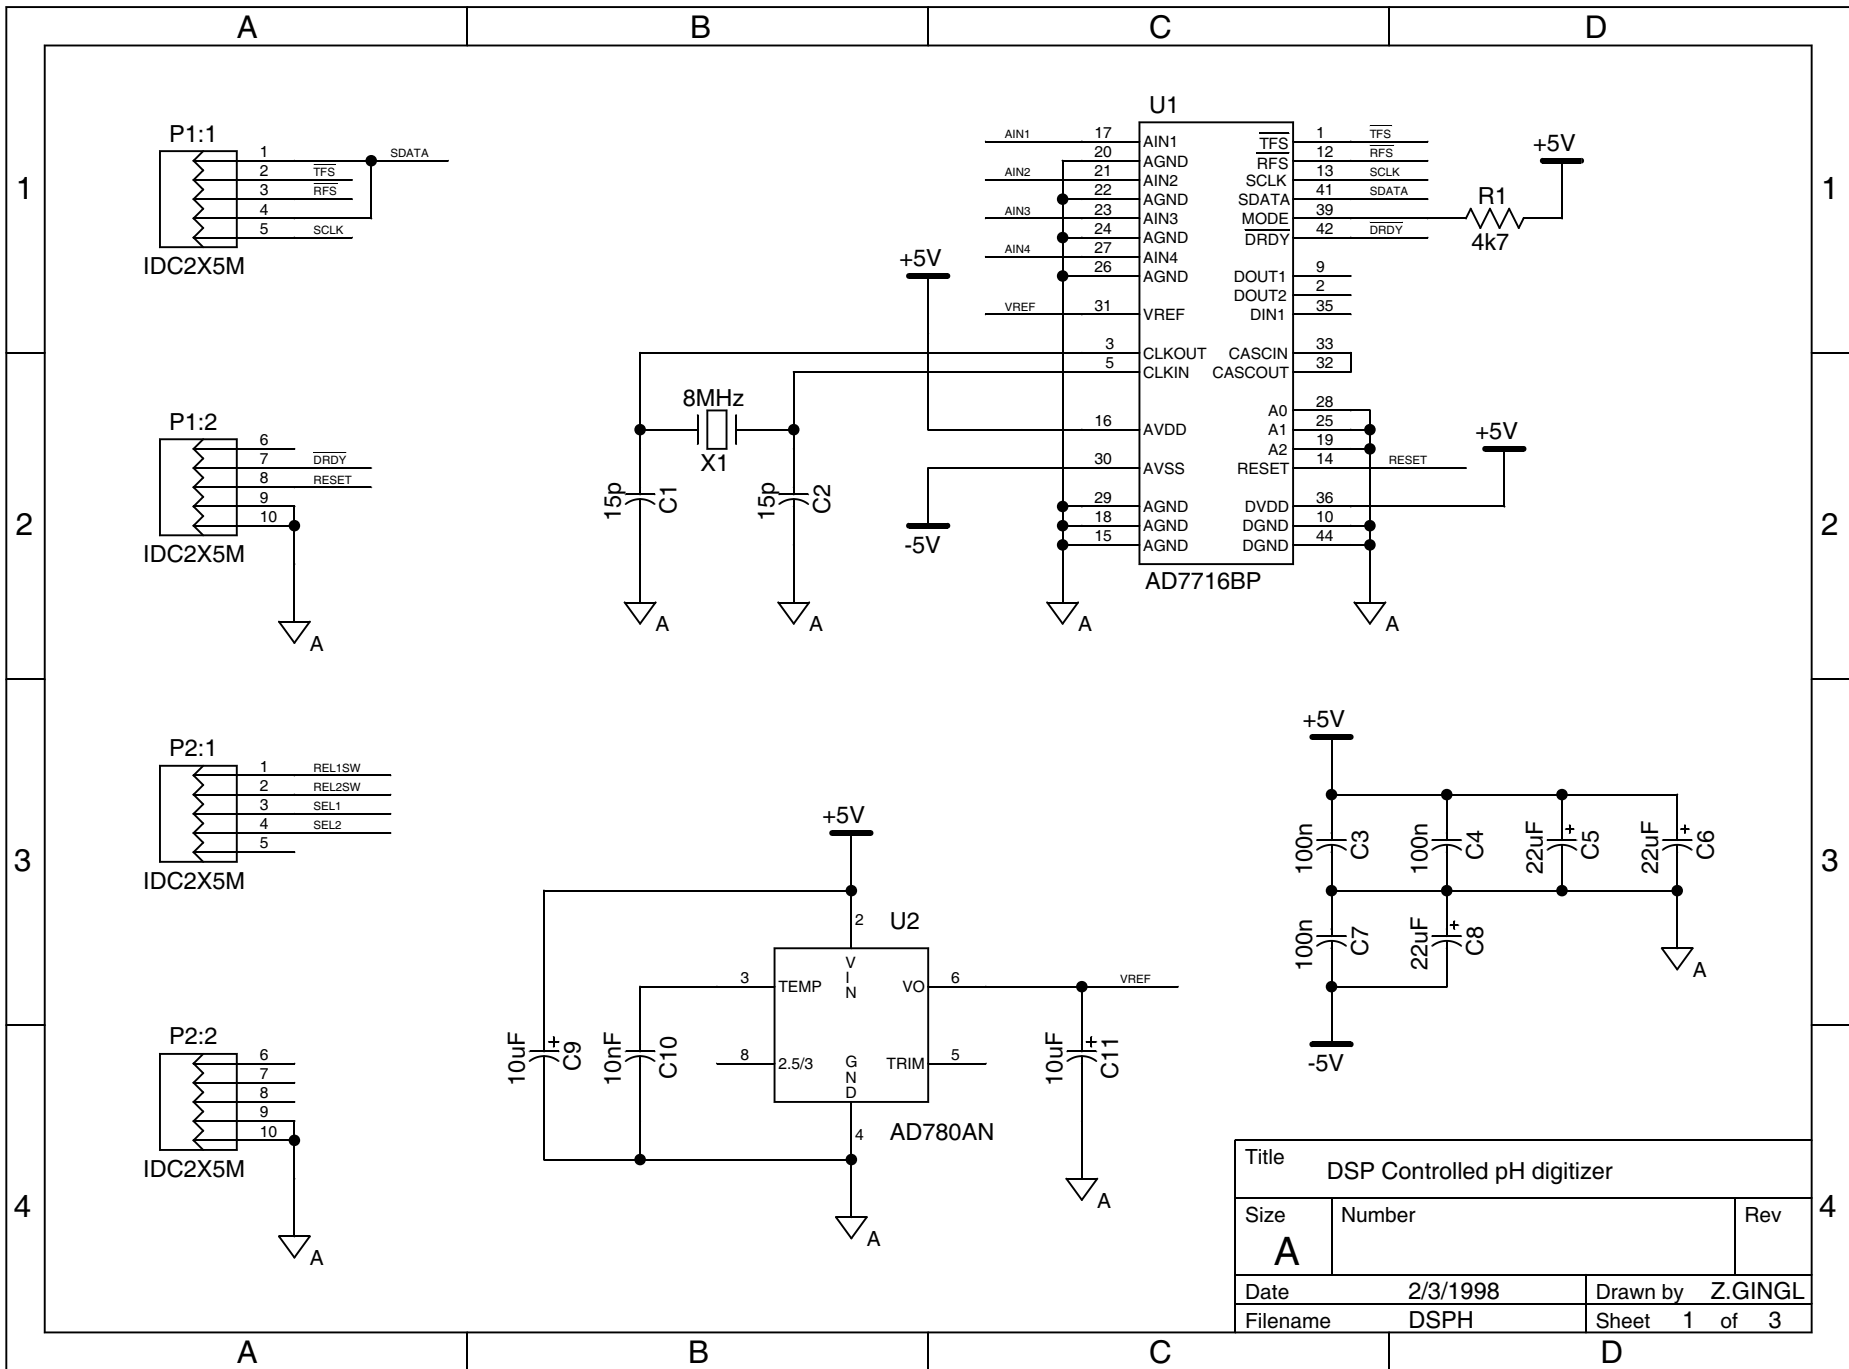

Title			DSP Host Card		
Size	Number		Rev		4
A					
Date	20.11.1997		Drawn by Z. GINGL		
Filename	DSPHOST		Sheet 2 of 4		

FLAG I/O CONNECTOR

SERIAL PORTS

Title DSP Host Card		
Size A	Number	Rev
Date 20.11.1997	Drawn by Z.GINGL	
Filename DSPHOST	Sheet 3 of 4	

INTERFACE FOR EXTERNAL CARDS (GBUS)

FL0 RESETS THE PERIPHERALS

Title			DSP Host Card
Size	Number	Rev	
A			
Date	20.11.1997	Drawn by	Z.GINGL
Filename	DSPHOST	Sheet	4 of 4

Title		
DSP Controlled pH digitizer		
Size	Number	Rev
A		
Date	2/3/1998	Drawn by Z.GINGL
Filename	DSPH	Sheet 1 of 3

Title		
Size	Number	Rev
A		
Date	Drawn by	
Filename	Sheet	of

Title		
Size	Number	Rev
A		
Date	Drawn by	
Filename	Sheet	of

1

2

3

4

Title		
Size A	Number	Rev
Date		Drawn by
Filename		Sheet of