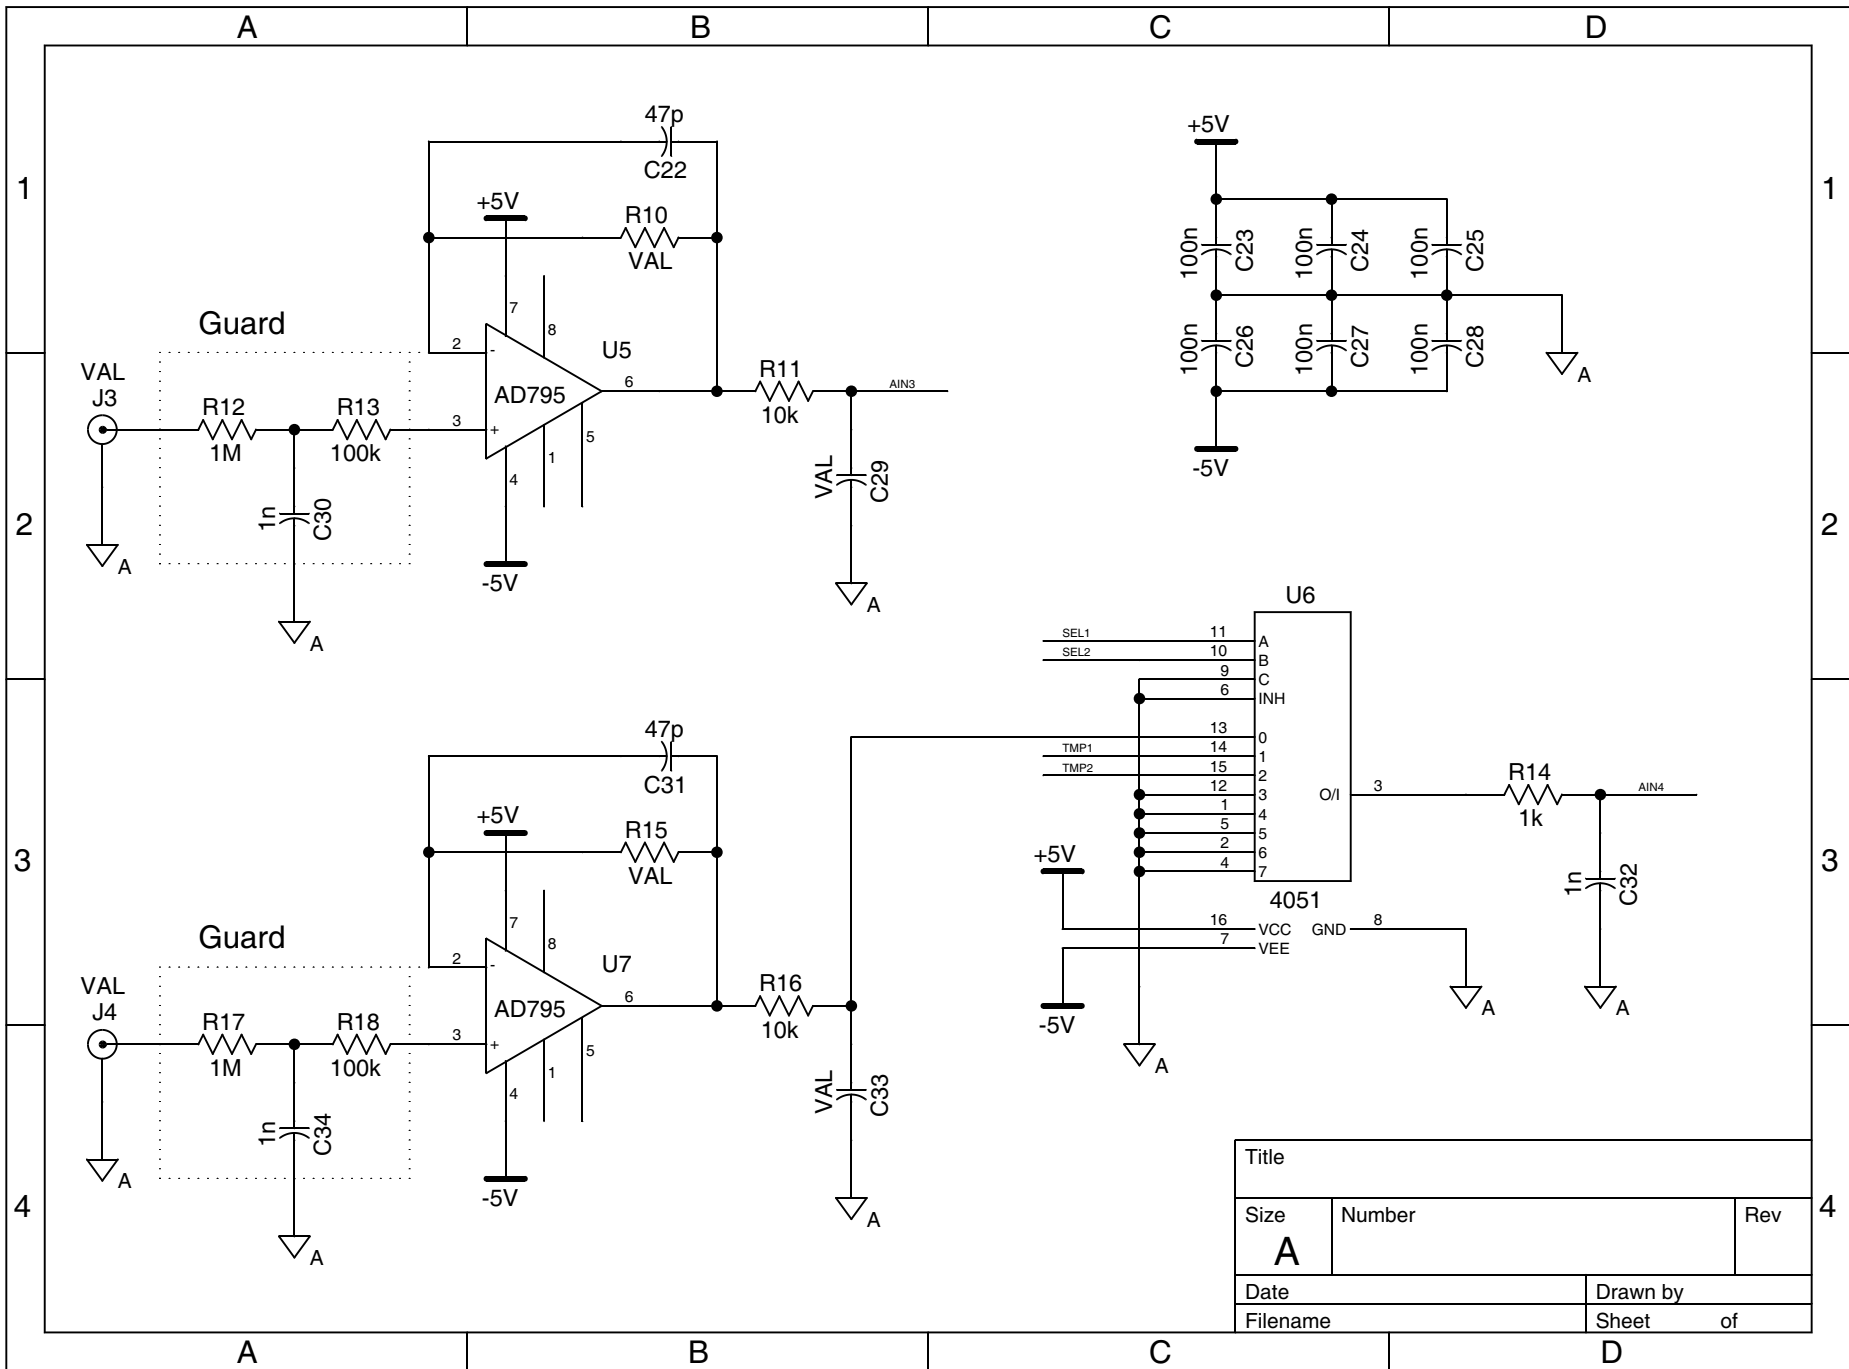

Title			DSP Host Card		
Size	Number		Rev		4
A					
Date	20.11.1997		Drawn by Z. GINGL		
Filename	DSPHOST		Sheet 2 of 4		

FLAG I/O CONNECTOR

SERIAL PORTS

Title DSP Host Card		
Size A	Number	Rev
Date 20.11.1997	Drawn by Z.GINGL	
Filename DSPHOST	Sheet 3 of 4	

INTERFACE FOR EXTERNAL CARDS (GBUS)

FL0 RESETS THE PERIPHERALS

Title			DSP Host Card
Size	Number	Rev	
A			
Date	20.11.1997	Drawn by	Z.GINGL
Filename	DSPHOST	Sheet	4 of 4

Title		
DSP Controlled pH digitizer		
Size	Number	Rev
A		
Date	2/3/1998	Drawn by Z.GINGL
Filename	DSPH	Sheet 1 of 3

Title		
Size	Number	Rev
A		
Date	Drawn by	
Filename	Sheet	of

Title		
Size	Number	Rev
A		
Date	Drawn by	
Filename	Sheet	of

1

2

3

4

Title		
Size A	Number	Rev
Date		Drawn by
Filename		Sheet of