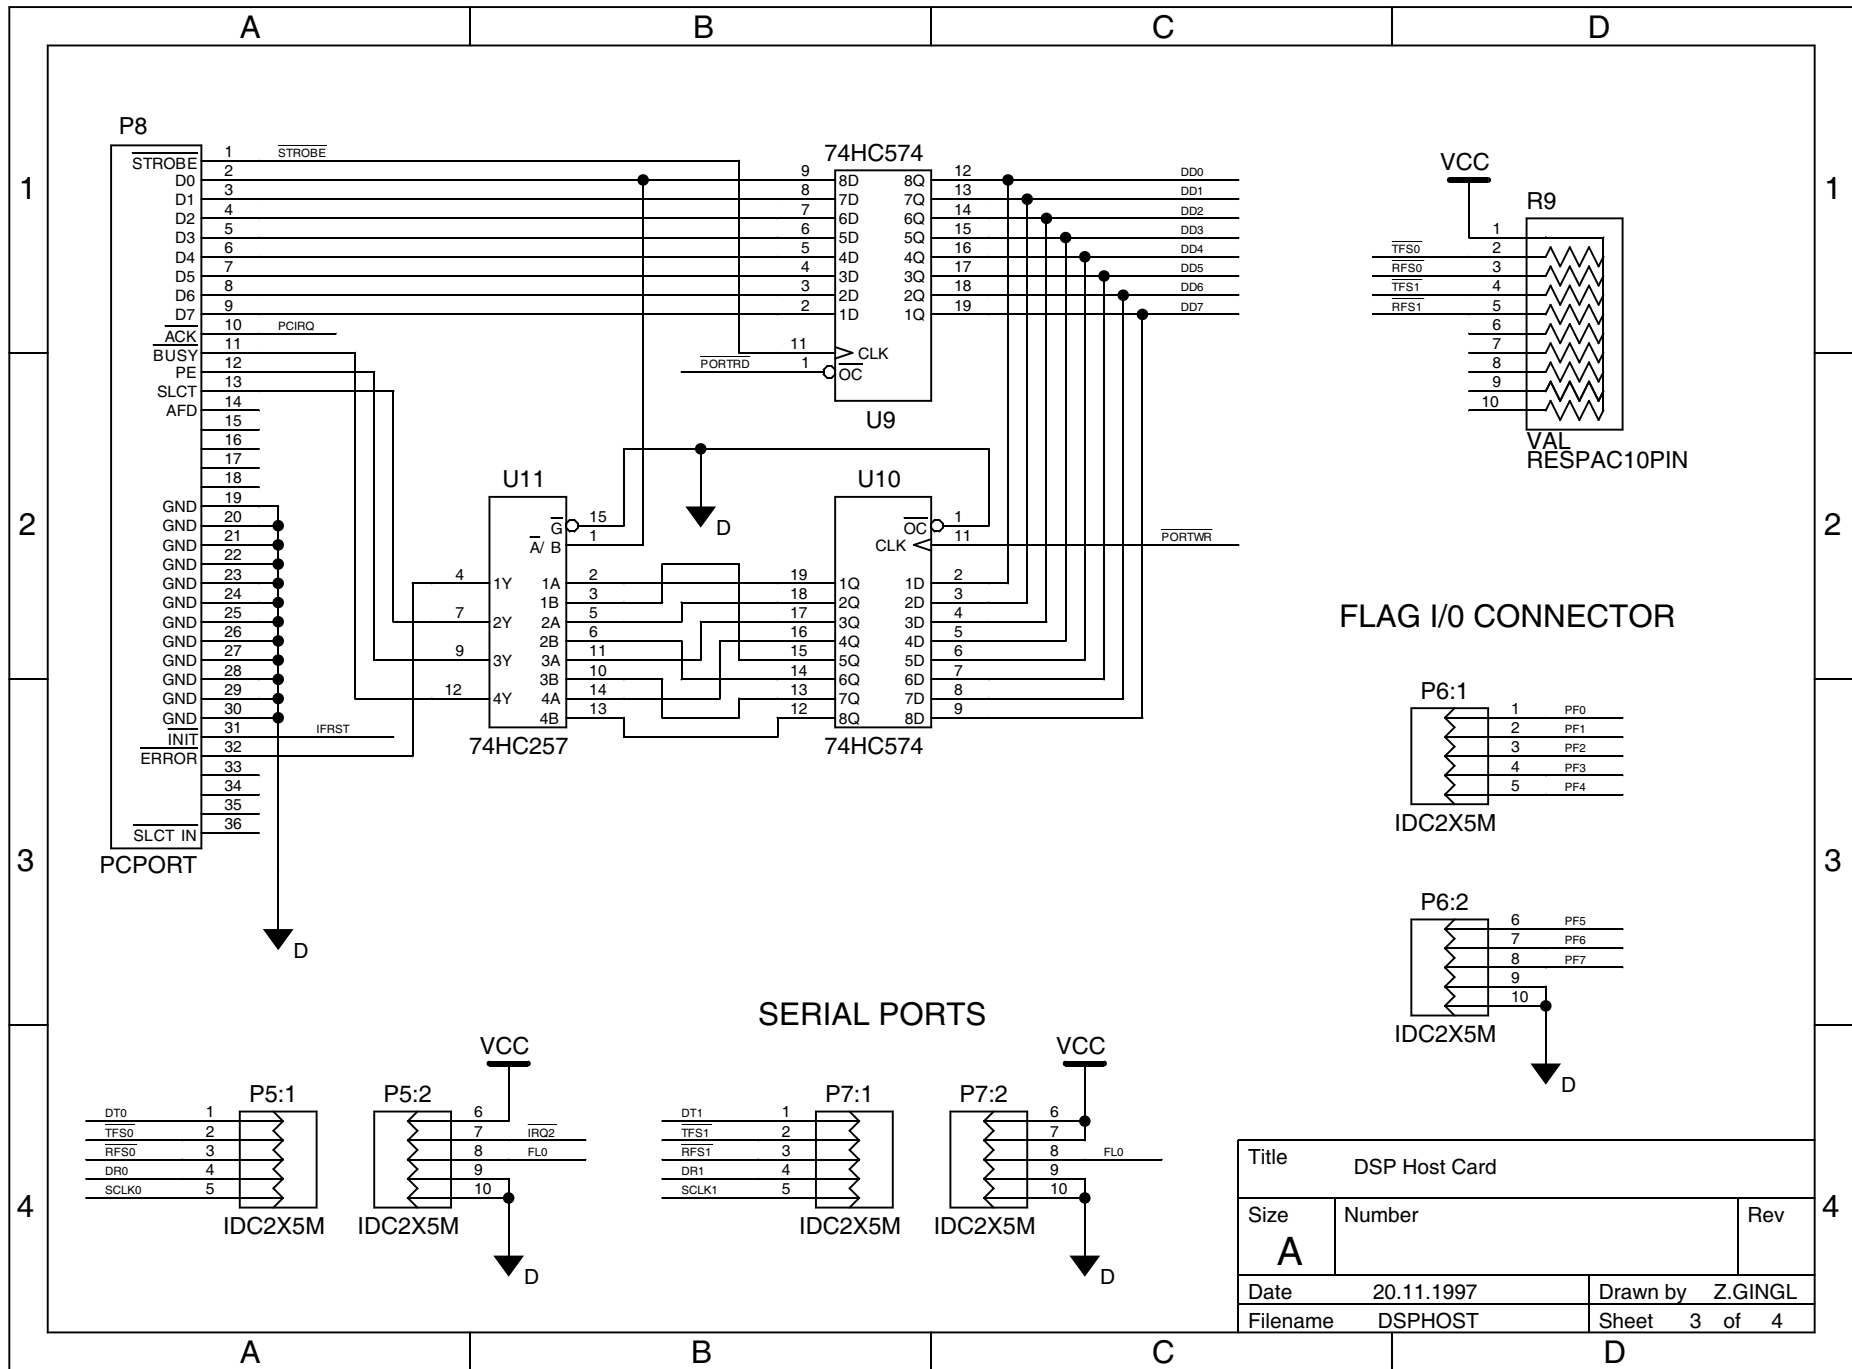

Title			DSP Host Card		
Size	Number		Rev		4
A					
Date	20.11.1997		Drawn by Z. GINGL		
Filename	DSPHOST		Sheet 2 of 4		

FLAG I/O CONNECTOR

SERIAL PORTS

Title DSP Host Card		
Size A	Number	Rev
Date 20.11.1997	Drawn by Z.GINGL	
Filename DSPHOST	Sheet 3 of 4	

INTERFACE FOR EXTERNAL CARDS (GBUS)

FL0 RESETS THE PERIPHERALS

Title			DSP Host Card
Size	Number	Rev	
A			
Date	20.11.1997	Drawn by	Z.GINGL
Filename	DSPHOST	Sheet	4 of 4

Title		
DSP Controlled pH digitizer		
Size	Number	Rev
A		
Date	2/3/1998	Drawn by Z.GINGL
Filename	DSPH	Sheet 1 of 3

Title		
Size	Number	Rev
A		
Date	Drawn by	
Filename	Sheet	of

Title		
Size	Number	Rev
A		
Date	Drawn by	
Filename	Sheet	of

1

2

3

4

Title		
Size A	Number	Rev
Date		Drawn by
Filename		Sheet of