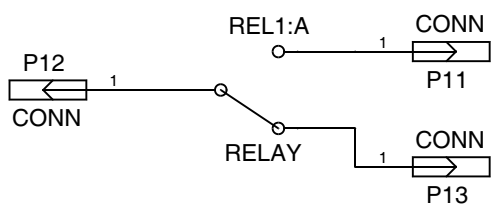

INTERFACE FOR EXTERNAL CARDS (GBUS)

FL0 RESETS THE PERIPHERALS

Title			DSP Host Card
Size	Number	Rev	
A			
Date	20.11.1997	Drawn by	Z.GINGL
Filename	DSPHOST	Sheet	4 of 4

Title		
DSP Controlled pH digitizer		
Size	Number	Rev
A		
Date	2/3/1998	Drawn by Z.GINGL
Filename	DSPH	Sheet 1 of 3

Title		
Size	Number	Rev
A		
Date	Drawn by	
Filename	Sheet	of

Title		
Size	Number	Rev
A		
Date	Drawn by	
Filename	Sheet	of

1

2

3

4

Title		
Size A	Number	Rev
Date		Drawn by
Filename		Sheet of