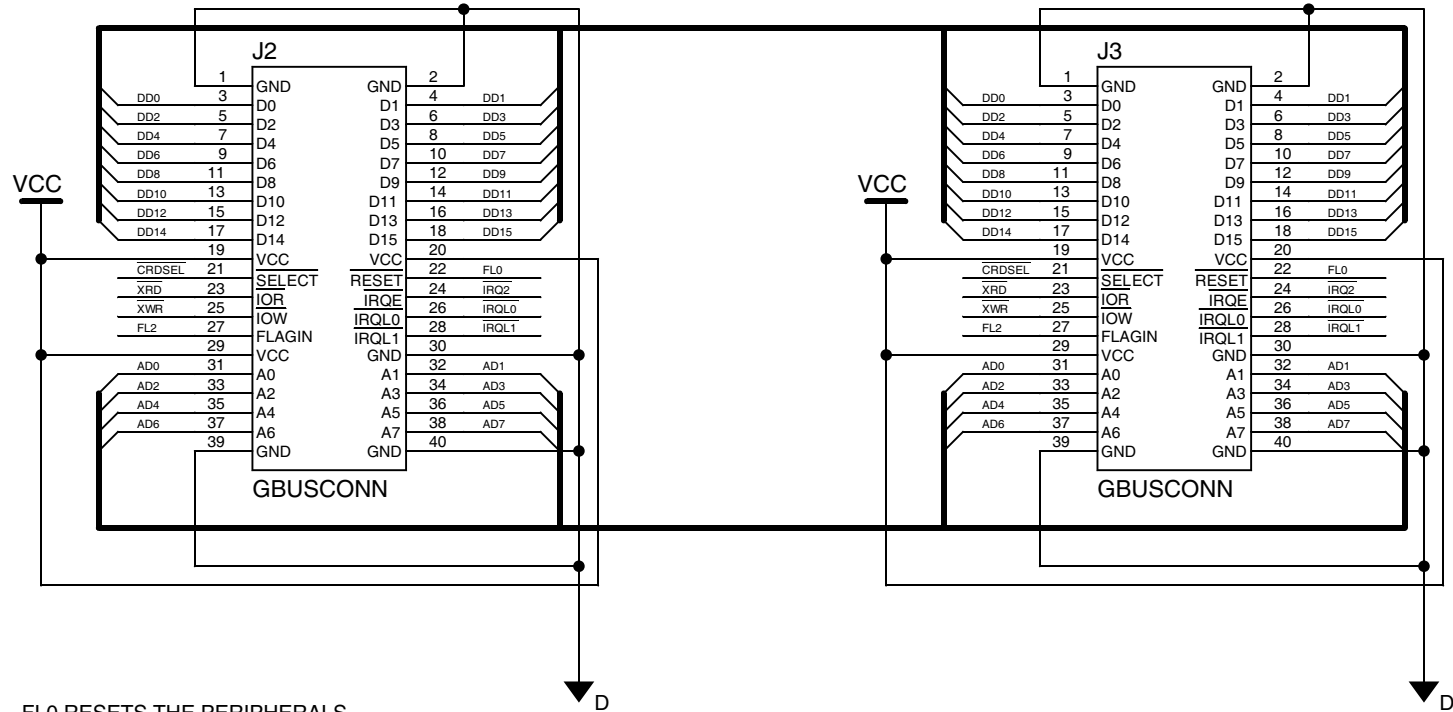

Title			DSP Host Card		
Size	Number		Rev		4
A					
Date	20.11.1997		Drawn by Z. GINGL		
Filename	DSPHOST		Sheet 2 of 4		

FLAG I/O CONNECTOR

SERIAL PORTS

Title DSP Host Card		
Size A	Number	Rev
Date 20.11.1997	Drawn by Z.GINGL	
Filename DSPHOST	Sheet 3 of 4	

INTERFACE FOR EXTERNAL CARDS (GBUS)

FL0 RESETS THE PERIPHERALS

Title			DSP Host Card
Size	Number	Rev	
A			
Date	20.11.1997	Drawn by	Z.GINGL
Filename	DSPHOST	Sheet	4 of 4

Title		
DSP Controlled pH digitizer		
Size	Number	Rev
A		
Date	2/3/1998	Drawn by Z.GINGL
Filename	DSPH	Sheet 1 of 3

Title		
Size	Number	Rev
A		
Date	Drawn by	
Filename	Sheet	of

Title		
Size	Number	Rev
A		
Date	Drawn by	
Filename	Sheet	of

1

2

3

4

Title		
Size A	Number	Rev
Date		Drawn by
Filename		Sheet of