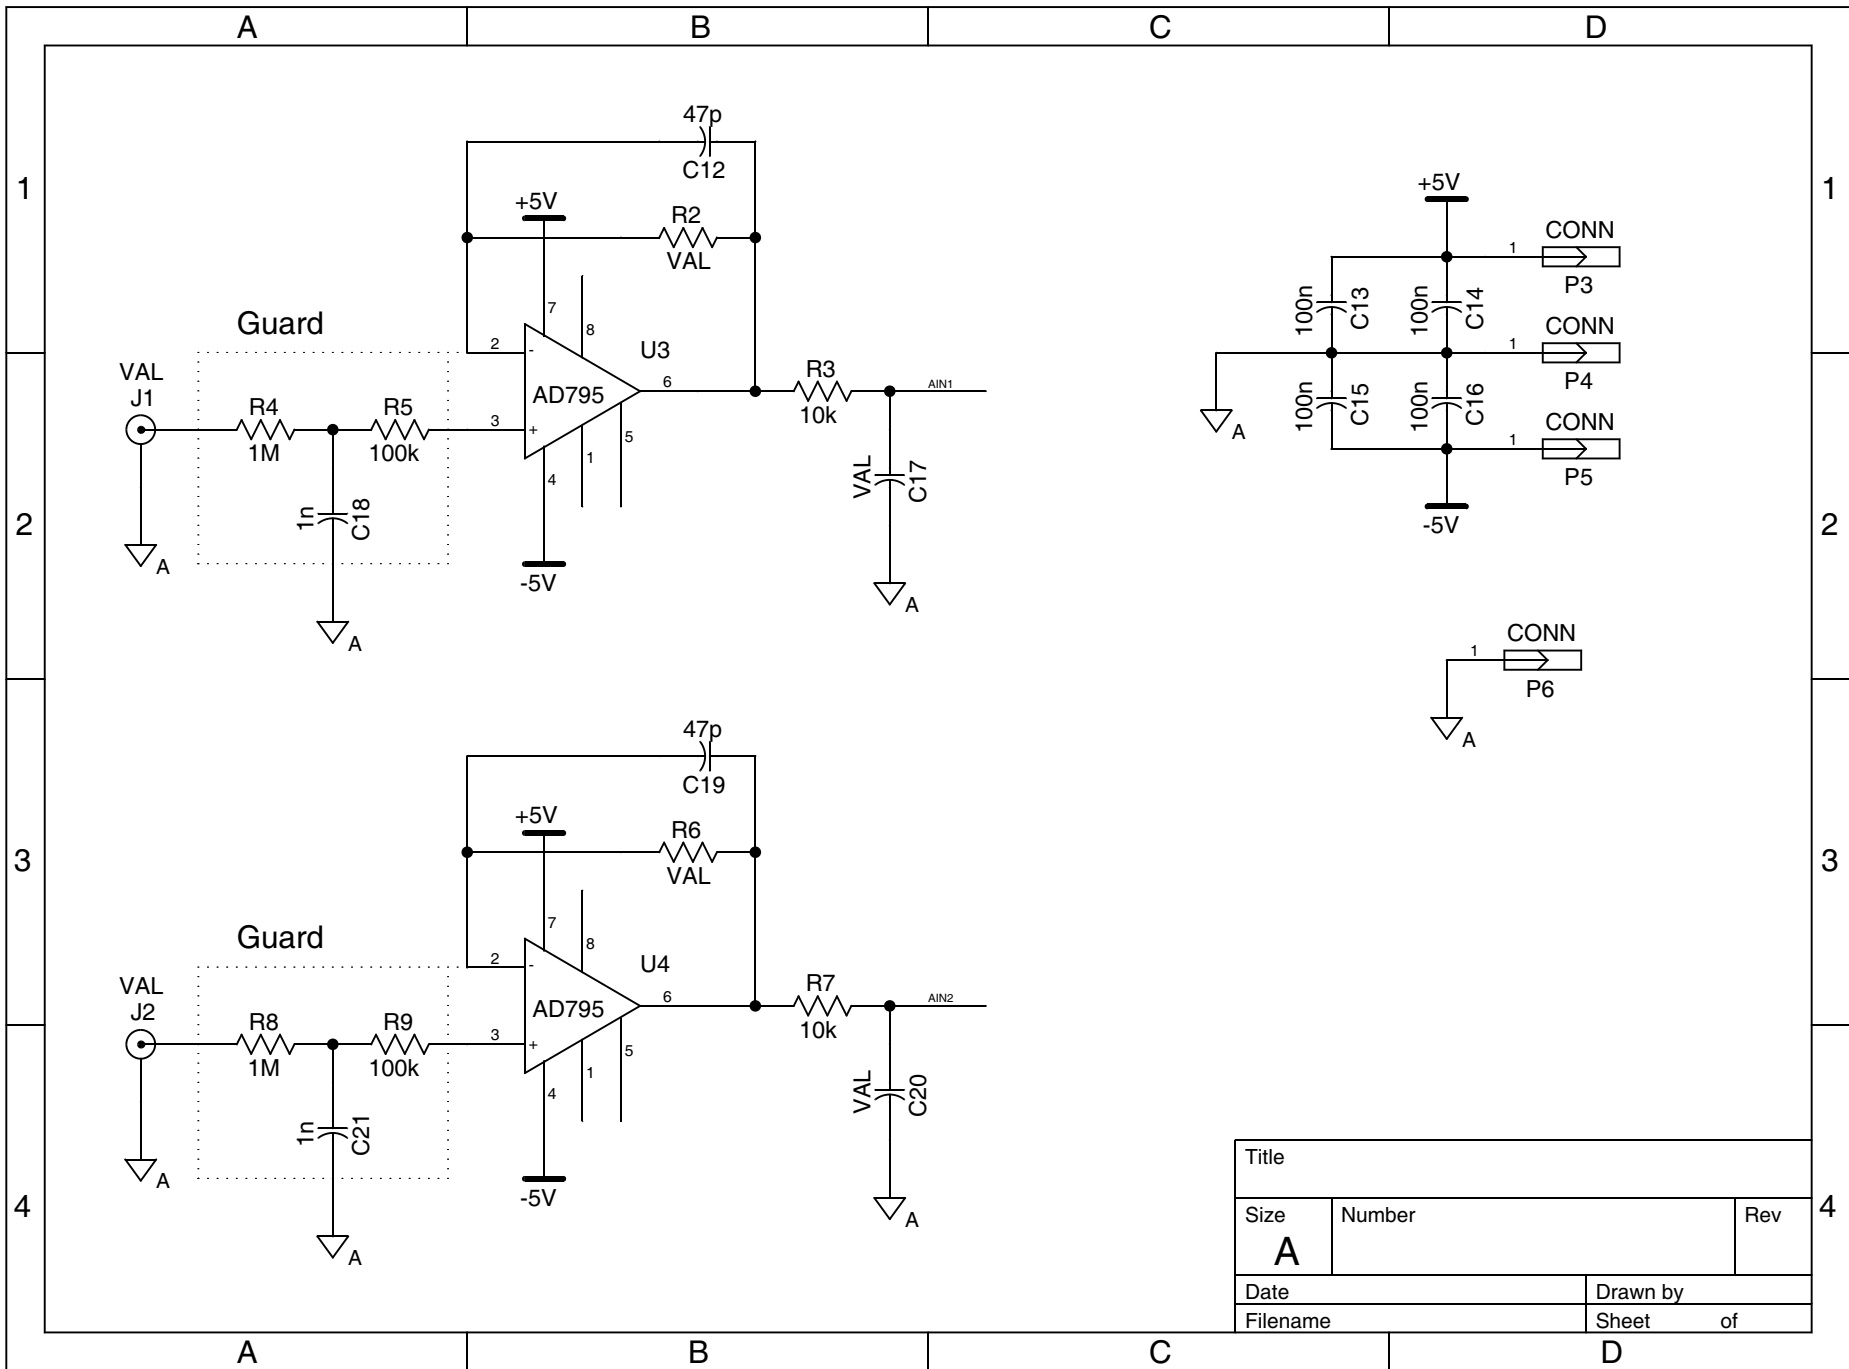

Title			DSP Host Card		
Size	Number		Rev		4
A					
Date	20.11.1997		Drawn by Z. GINGL		
Filename	DSPHOST		Sheet 2 of 4		

FLAG I/O CONNECTOR

SERIAL PORTS

Title DSP Host Card		
Size A	Number	Rev
Date 20.11.1997	Drawn by Z.GINGL	
Filename DSPHOST	Sheet 3 of 4	

INTERFACE FOR EXTERNAL CARDS (GBUS)

FL0 RESETS THE PERIPHERALS

Title			DSP Host Card
Size	Number	Rev	
A			
Date	20.11.1997	Drawn by	Z.GINGL
Filename	DSPHOST	Sheet	4 of 4

Title		
DSP Controlled pH digitizer		
Size	Number	Rev
A		
Date	2/3/1998	Drawn by Z.GINGL
Filename	DSPH	Sheet 1 of 3

Title		
Size	Number	Rev
A		
Date	Drawn by	
Filename	Sheet	of

Title		
Size	Number	Rev
A		
Date	Drawn by	
Filename	Sheet	of

1

2

3

4

Title		
Size A	Number	Rev
Date		Drawn by
Filename		Sheet of