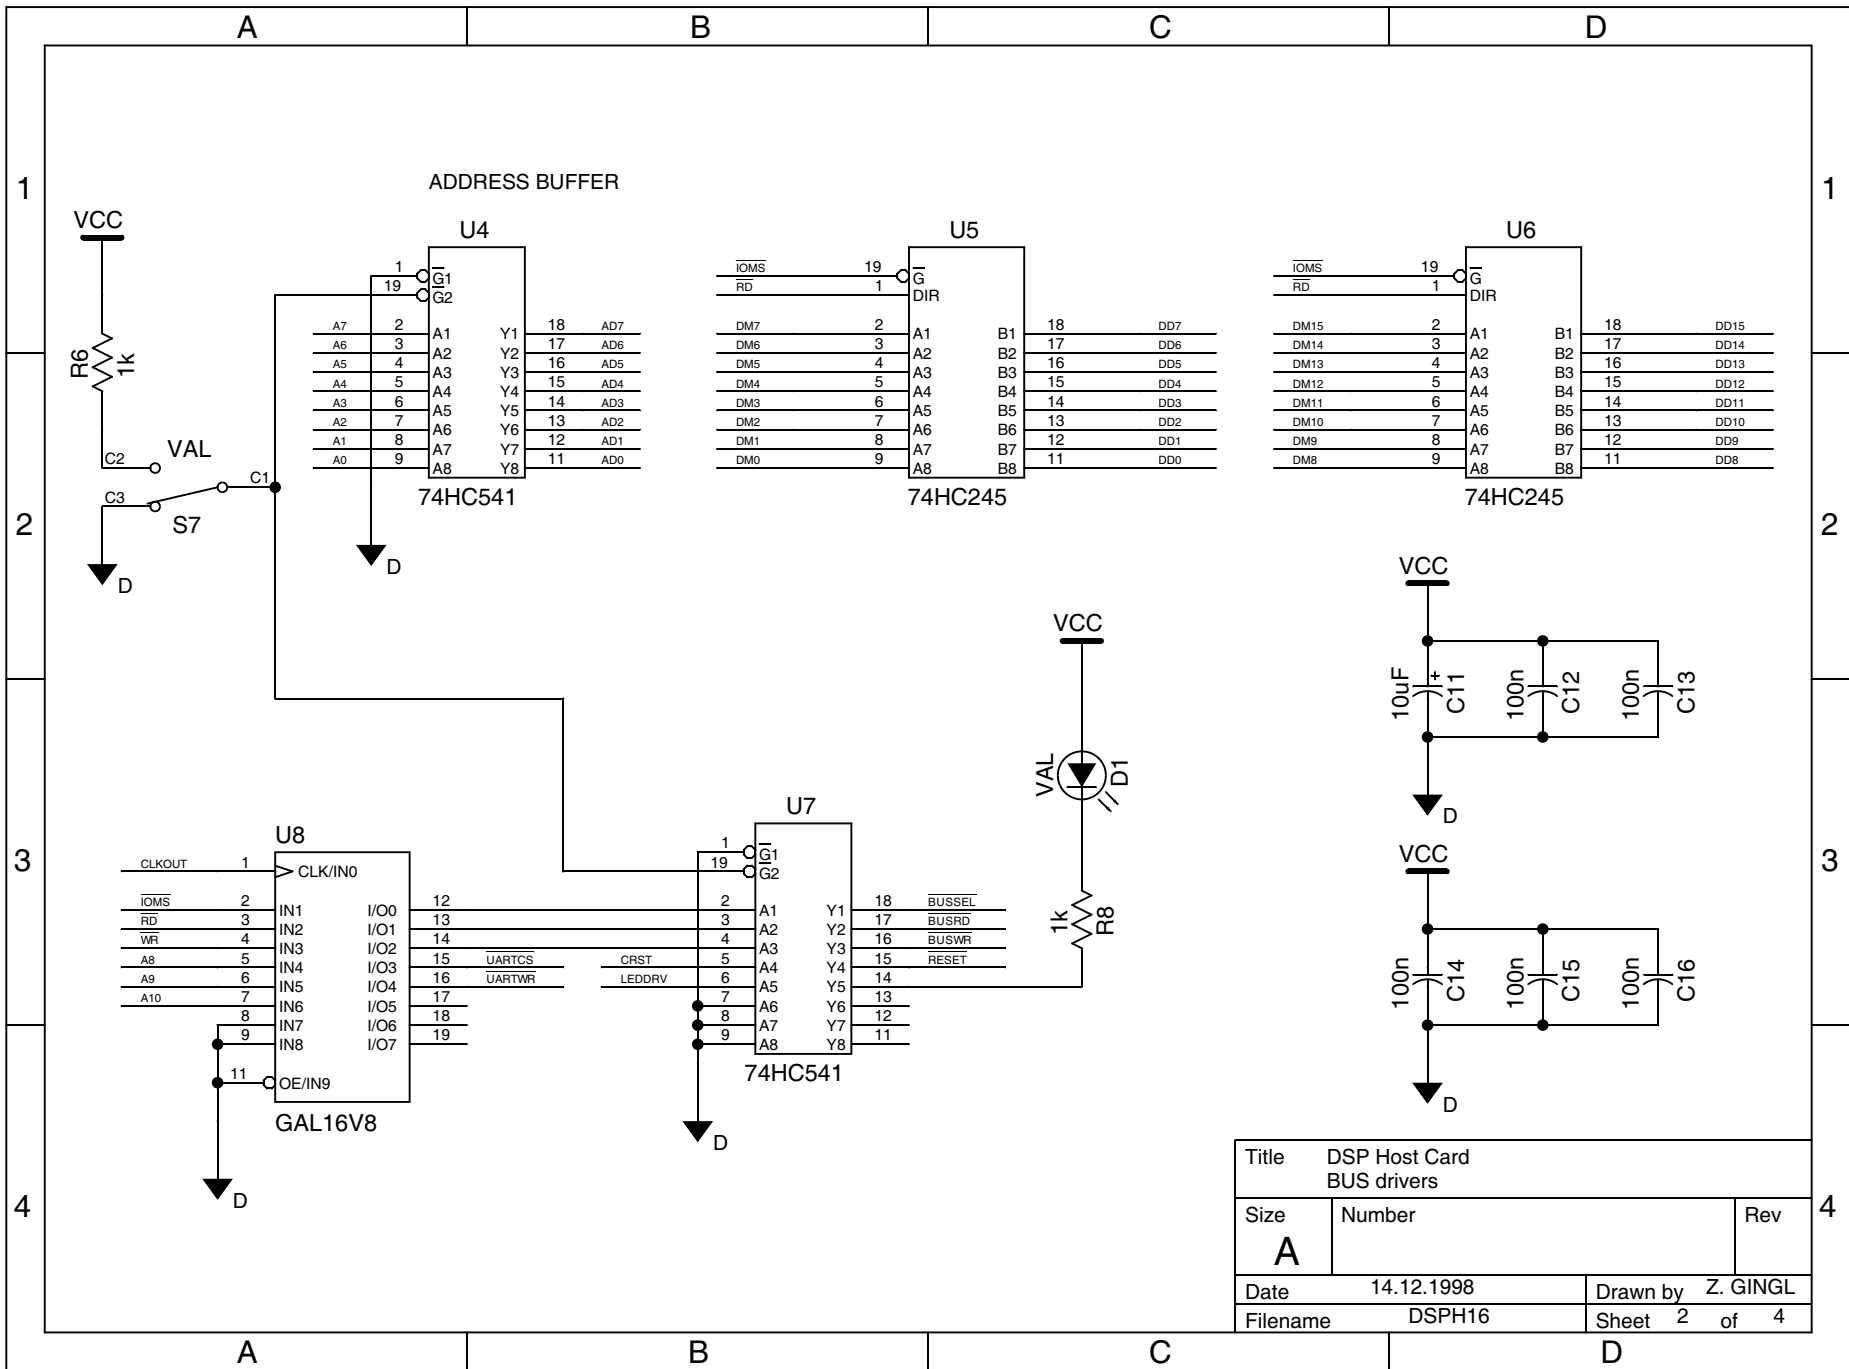

Title DSP Host card DSP main system		
Size A	Number	Rev
Date 14.12.98	Drawn by Z.GINGL	
Filename DSPH16	Sheet 1 of 4	

Title DSP Host Card BUS drivers		
Size A	Number	Rev
Date 14.12.1998	Drawn by Z. GINGL	
Filename DSPH16	Sheet 2 of 4	

Title DSP Host Card Dual UART and Config EEPROM		
Size A	Number	Rev
Date	20.11.1997	Drawn by Z.GINGL
Filename	DSPH16	Sheet 3 of 4

Title DSP Host Card Dual UART and Config EEPROM		
Size	Number	Rev
A		
Date	20.11.1997	Drawn by Z.GINGL
Filename	DSPH16	Sheet 3 of 4

Title DSP Host Card Dual UART and Config EEPROM		
Size A	Number	Rev
Date 20.11.1997	Drawn by Z.GINGL	
Filename DSPH16	Sheet 3 of 4	

Title DSP Host Card INTERFACE FOR EXTERNAL CARDS (GBUS)		
Size A	Number	Rev
Date 20.11.1997	Drawn by Z.GINGL	
Filename DSPH16	Sheet 4 of 4	

Title DSP Host Card INTERFACE FOR EXTERNAL CARDS (GBUS)		
Size A	Number	Rev
Date 20.11.1997	Drawn by Z.GINGL	
Filename DSPH16	Sheet 4 of 4	