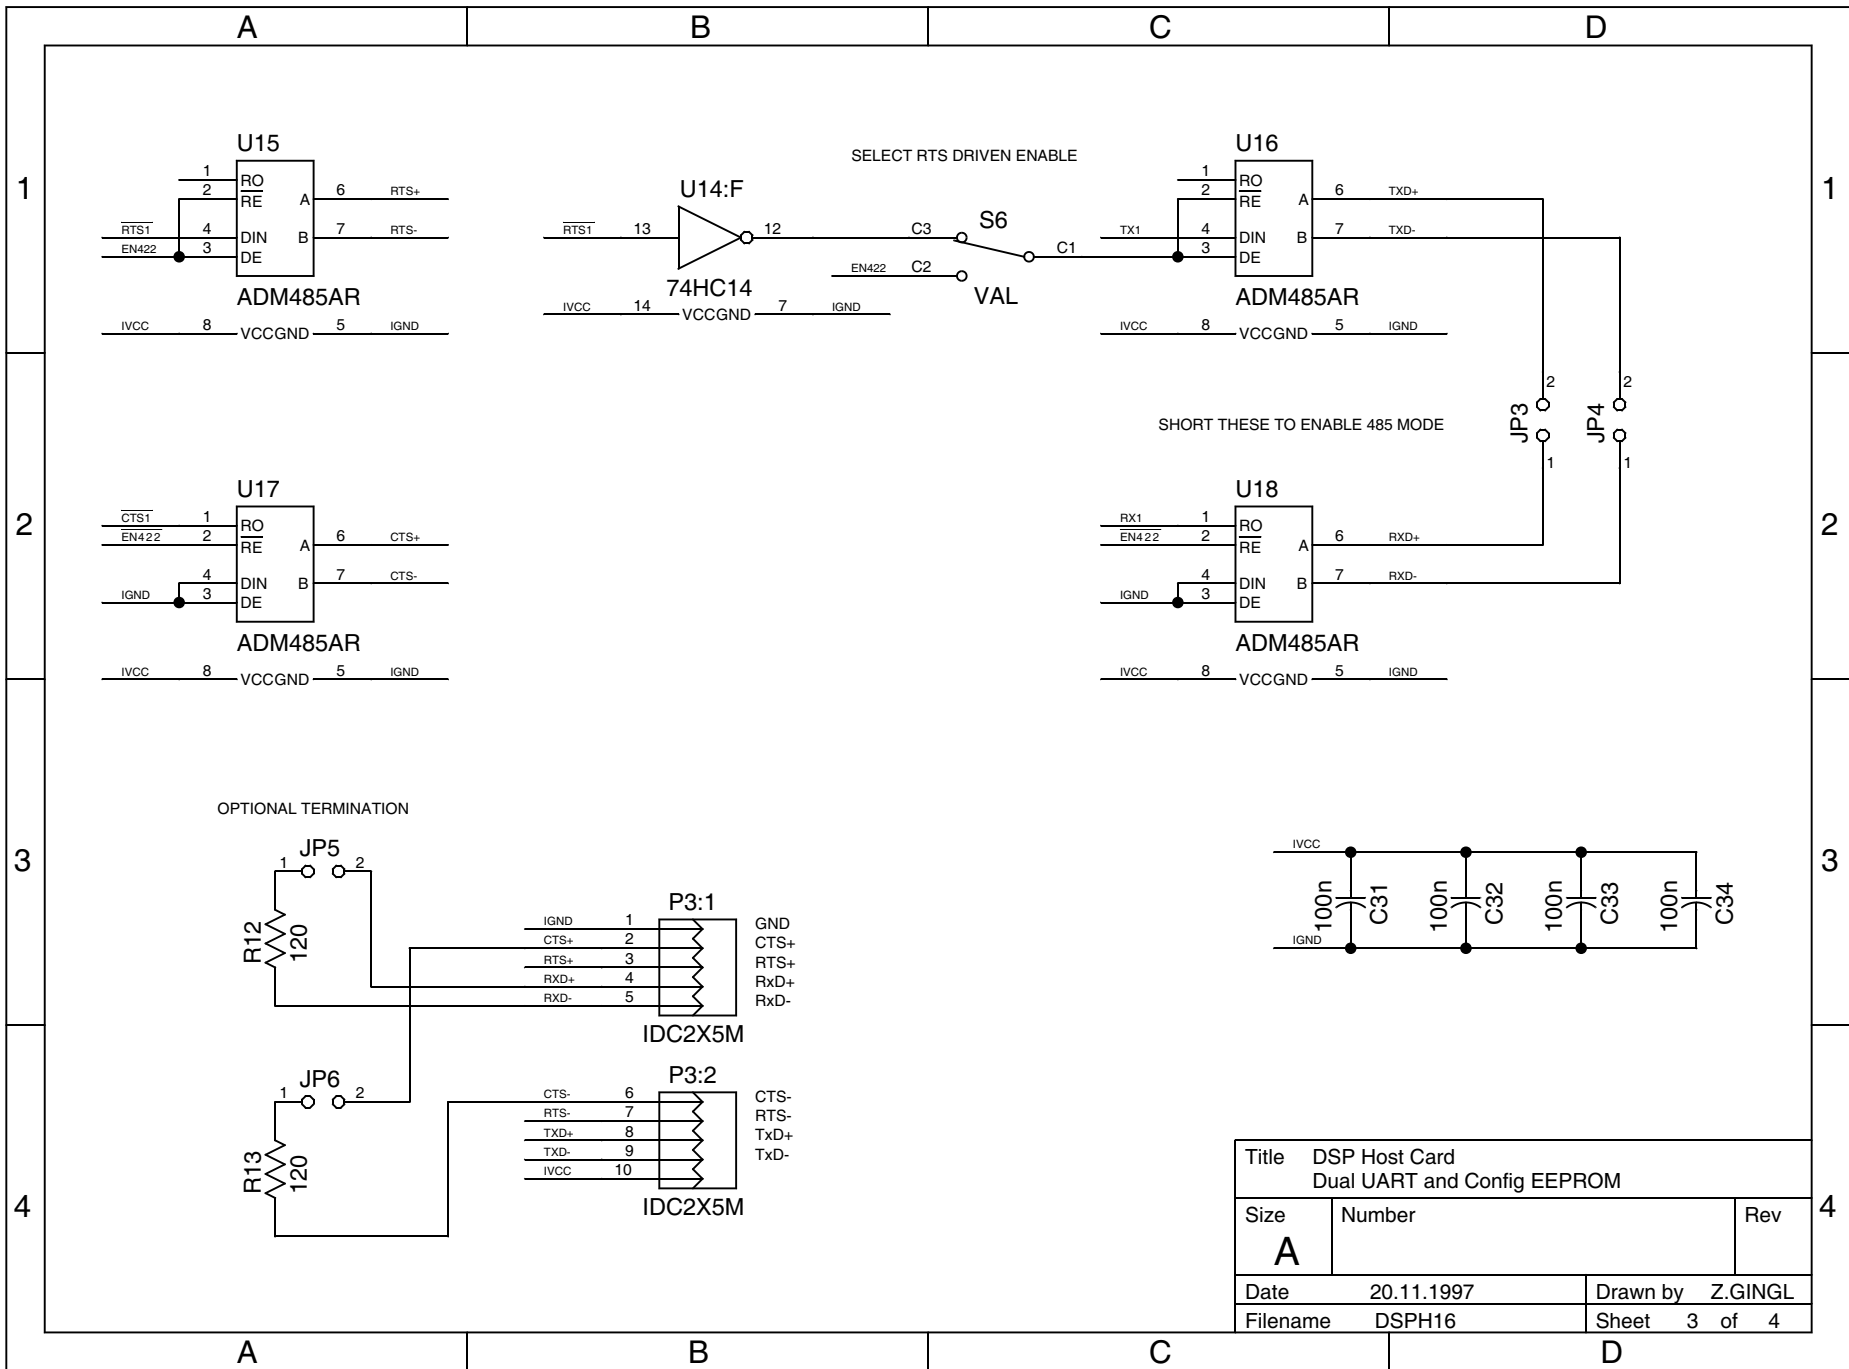

Title DSP Host card DSP main system		
Size A	Number	Rev
Date 14.12.98	Drawn by Z.GINGL	
Filename DSPH16	Sheet 1 of 4	

Title DSP Host Card BUS drivers		
Size A	Number	Rev
Date 14.12.1998	Drawn by Z. GINGL	
Filename DSPH16	Sheet 2 of 4	

Title DSP Host Card Dual UART and Config EEPROM		
Size A	Number	Rev
Date	20.11.1997	Drawn by Z.GINGL
Filename	DSPH16	Sheet 3 of 4

Title DSP Host Card Dual UART and Config EEPROM		
Size	Number	Rev
A		
Date	20.11.1997	Drawn by Z.GINGL
Filename	DSPH16	Sheet 3 of 4

Title DSP Host Card Dual UART and Config EEPROM		
Size A	Number	Rev
Date 20.11.1997	Drawn by Z.GINGL	
Filename DSPH16	Sheet 3 of 4	

Title DSP Host Card INTERFACE FOR EXTERNAL CARDS (GBUS)		
Size A	Number	Rev
Date 20.11.1997	Drawn by Z.GINGL	
Filename DSPH16	Sheet 4 of 4	

Title DSP Host Card INTERFACE FOR EXTERNAL CARDS (GBUS)		
Size A	Number	Rev
Date 20.11.1997	Drawn by Z.GINGL	
Filename DSPH16	Sheet 4 of 4	