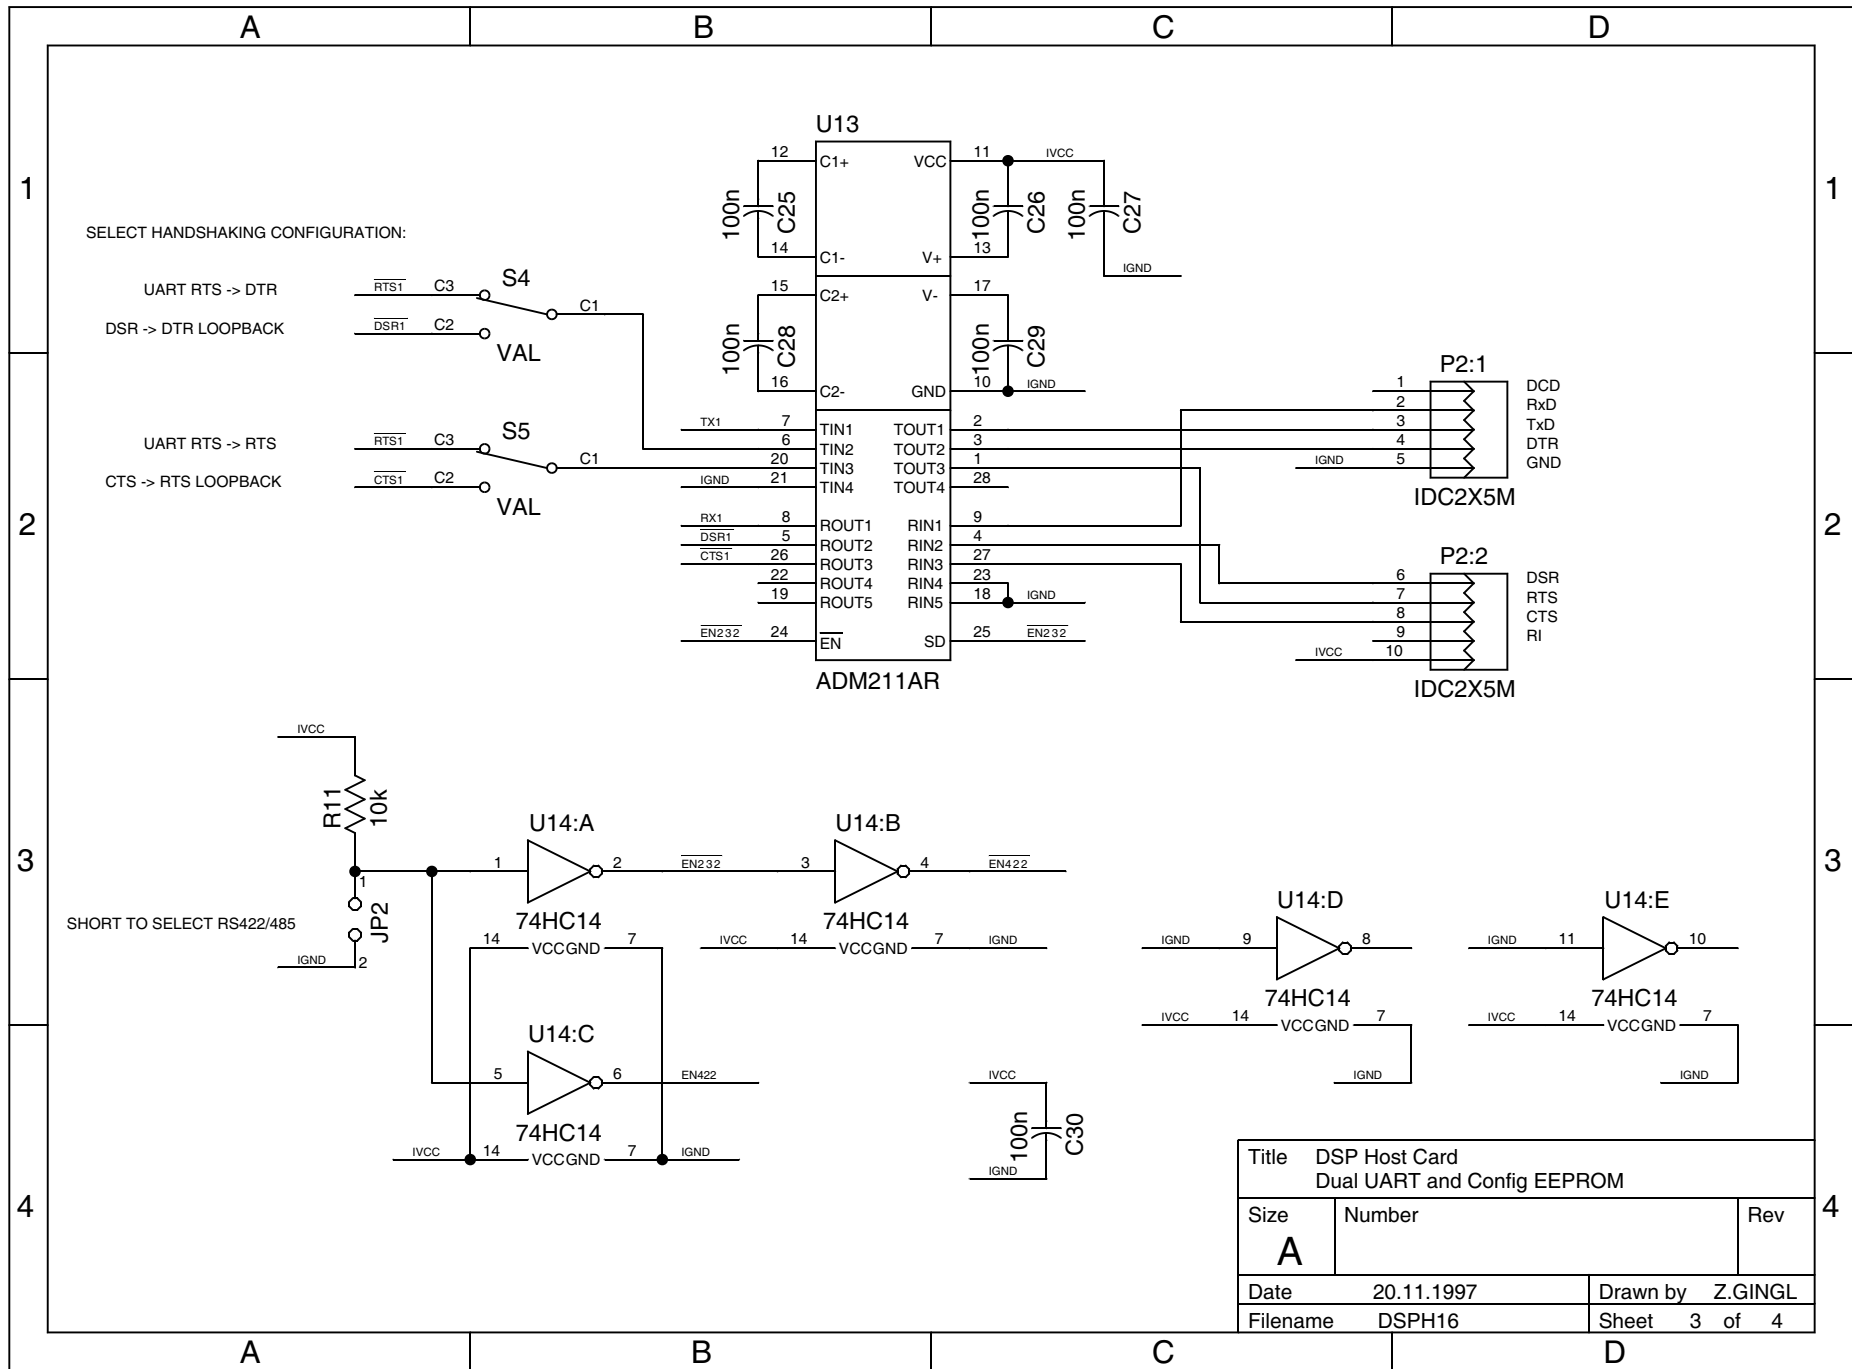

Title DSP Host card DSP main system		
Size A	Number	Rev
Date 14.12.98	Drawn by Z.GINGL	
Filename DSPH16	Sheet 1 of 4	

Title DSP Host Card BUS drivers		
Size A	Number	Rev
Date 14.12.1998	Drawn by Z. GINGL	
Filename DSPH16	Sheet 2 of 4	

Title DSP Host Card Dual UART and Config EEPROM		
Size A	Number	Rev
Date	20.11.1997	Drawn by Z.GINGL
Filename	DSPH16	Sheet 3 of 4

Title DSP Host Card Dual UART and Config EEPROM		
Size	Number	Rev
A		
Date	20.11.1997	Drawn by Z.GINGL
Filename	DSPH16	Sheet 3 of 4

Title DSP Host Card Dual UART and Config EEPROM		
Size A	Number	Rev
Date 20.11.1997	Drawn by Z.GINGL	
Filename DSPH16	Sheet 3 of 4	

Title DSP Host Card INTERFACE FOR EXTERNAL CARDS (GBUS)		
Size A	Number	Rev
Date 20.11.1997	Drawn by Z.GINGL	
Filename DSPH16	Sheet 4 of 4	

Title DSP Host Card INTERFACE FOR EXTERNAL CARDS (GBUS)		
Size A	Number	Rev
Date 20.11.1997	Drawn by Z.GINGL	
Filename DSPH16	Sheet 4 of 4	