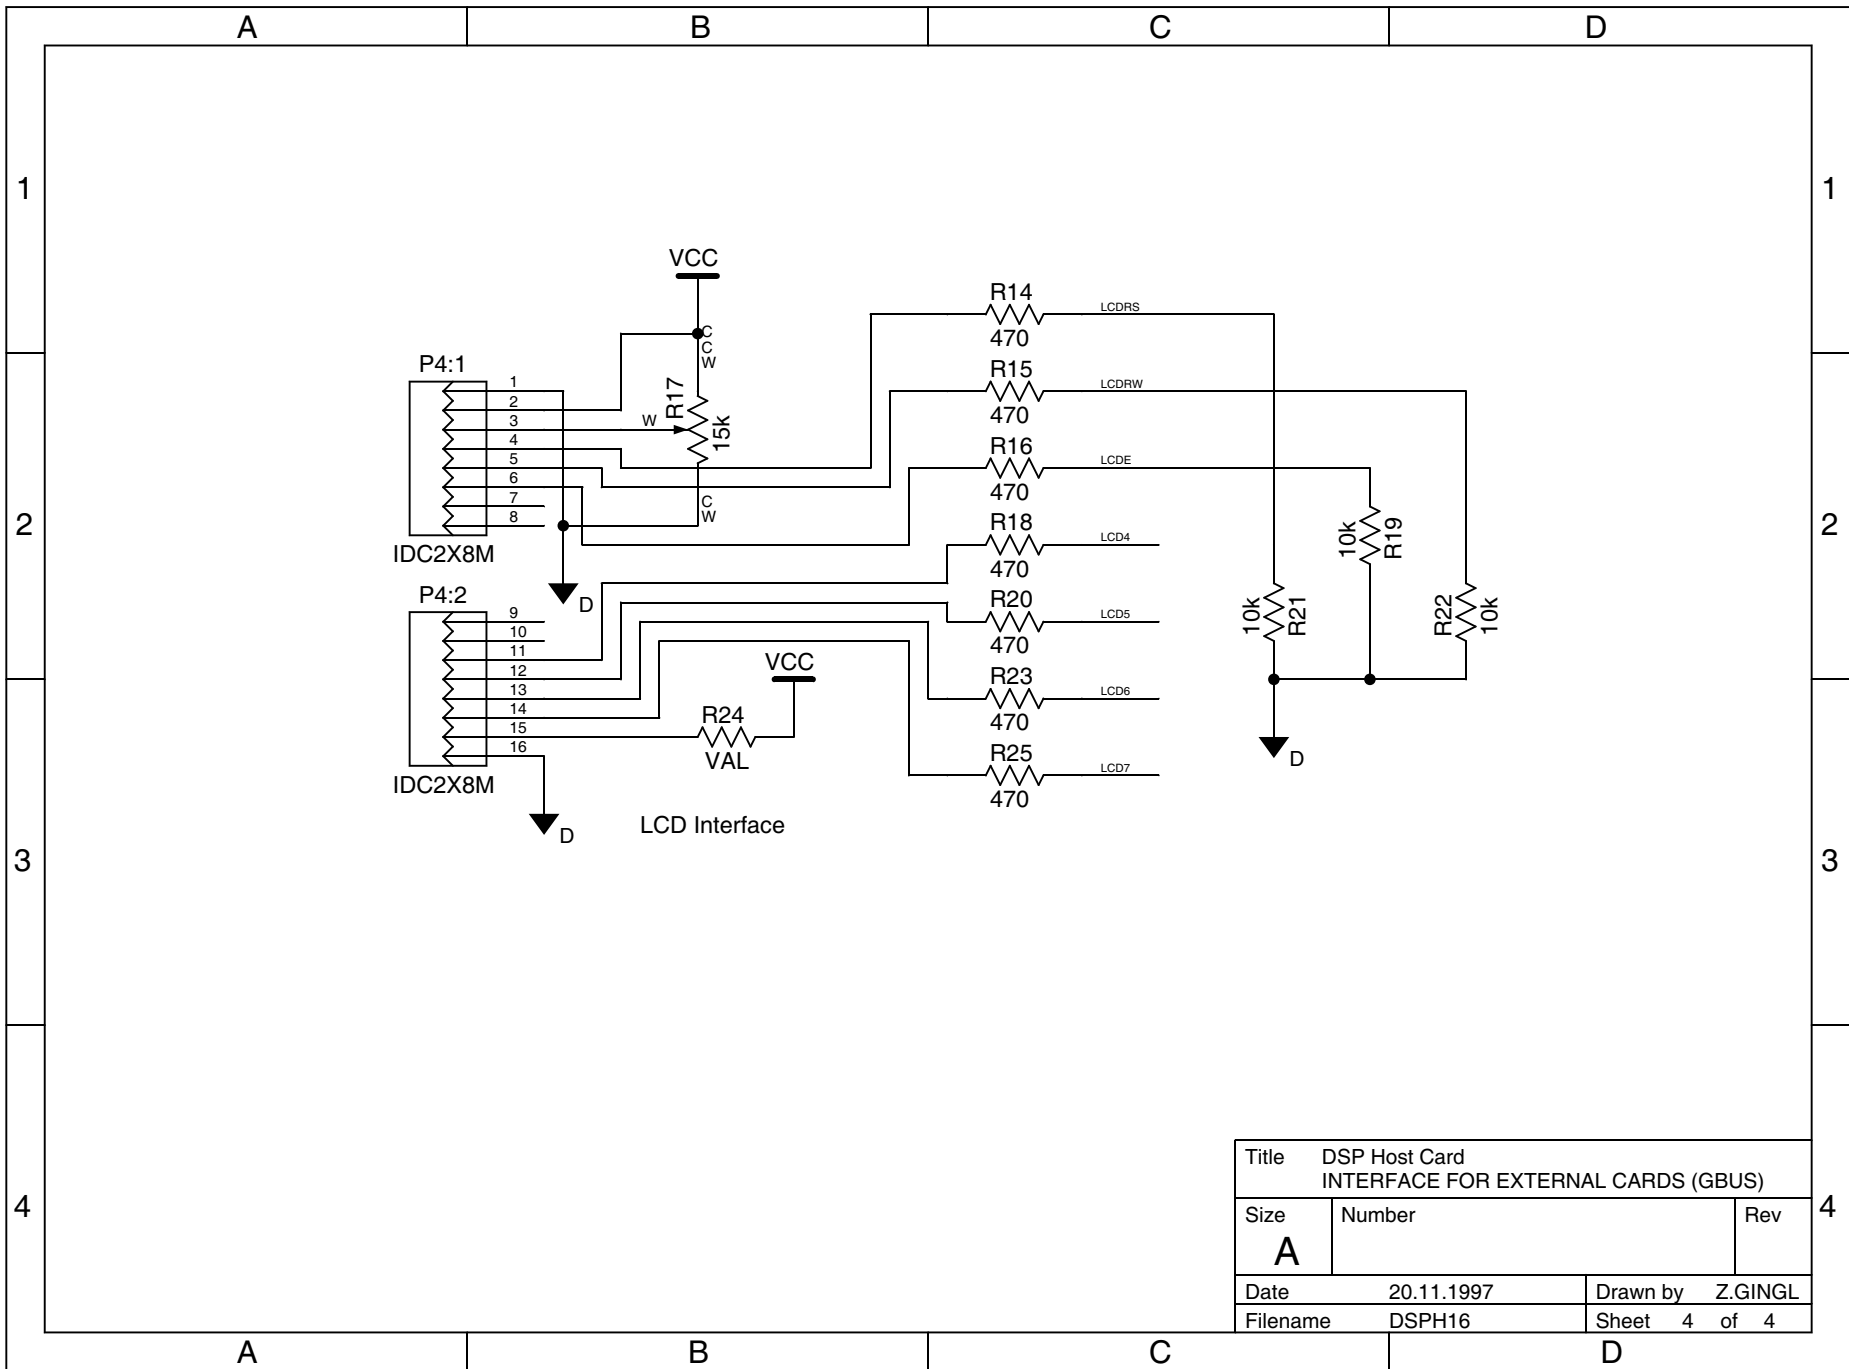

Title DSP Host card DSP main system		
Size A	Number	Rev
Date 14.12.98	Drawn by Z.GINGL	
Filename DSPH16	Sheet 1 of 4	

Title DSP Host Card BUS drivers		
Size A	Number	Rev
Date 14.12.1998	Drawn by Z. GINGL	
Filename DSPH16	Sheet 2 of 4	

Title DSP Host Card Dual UART and Config EEPROM		
Size A	Number	Rev
Date	20.11.1997	Drawn by Z.GINGL
Filename	DSPH16	Sheet 3 of 4

Title DSP Host Card Dual UART and Config EEPROM		
Size	Number	Rev
A		
Date	20.11.1997	Drawn by Z.GINGL
Filename	DSPH16	Sheet 3 of 4

Title DSP Host Card Dual UART and Config EEPROM		
Size A	Number	Rev
Date 20.11.1997	Drawn by Z.GINGL	
Filename DSPH16	Sheet 3 of 4	

Title DSP Host Card INTERFACE FOR EXTERNAL CARDS (GBUS)		
Size A	Number	Rev
Date 20.11.1997	Drawn by Z.GINGL	
Filename DSPH16	Sheet 4 of 4	

Title DSP Host Card INTERFACE FOR EXTERNAL CARDS (GBUS)		
Size A	Number	Rev
Date 20.11.1997	Drawn by Z.GINGL	
Filename DSPH16	Sheet 4 of 4	