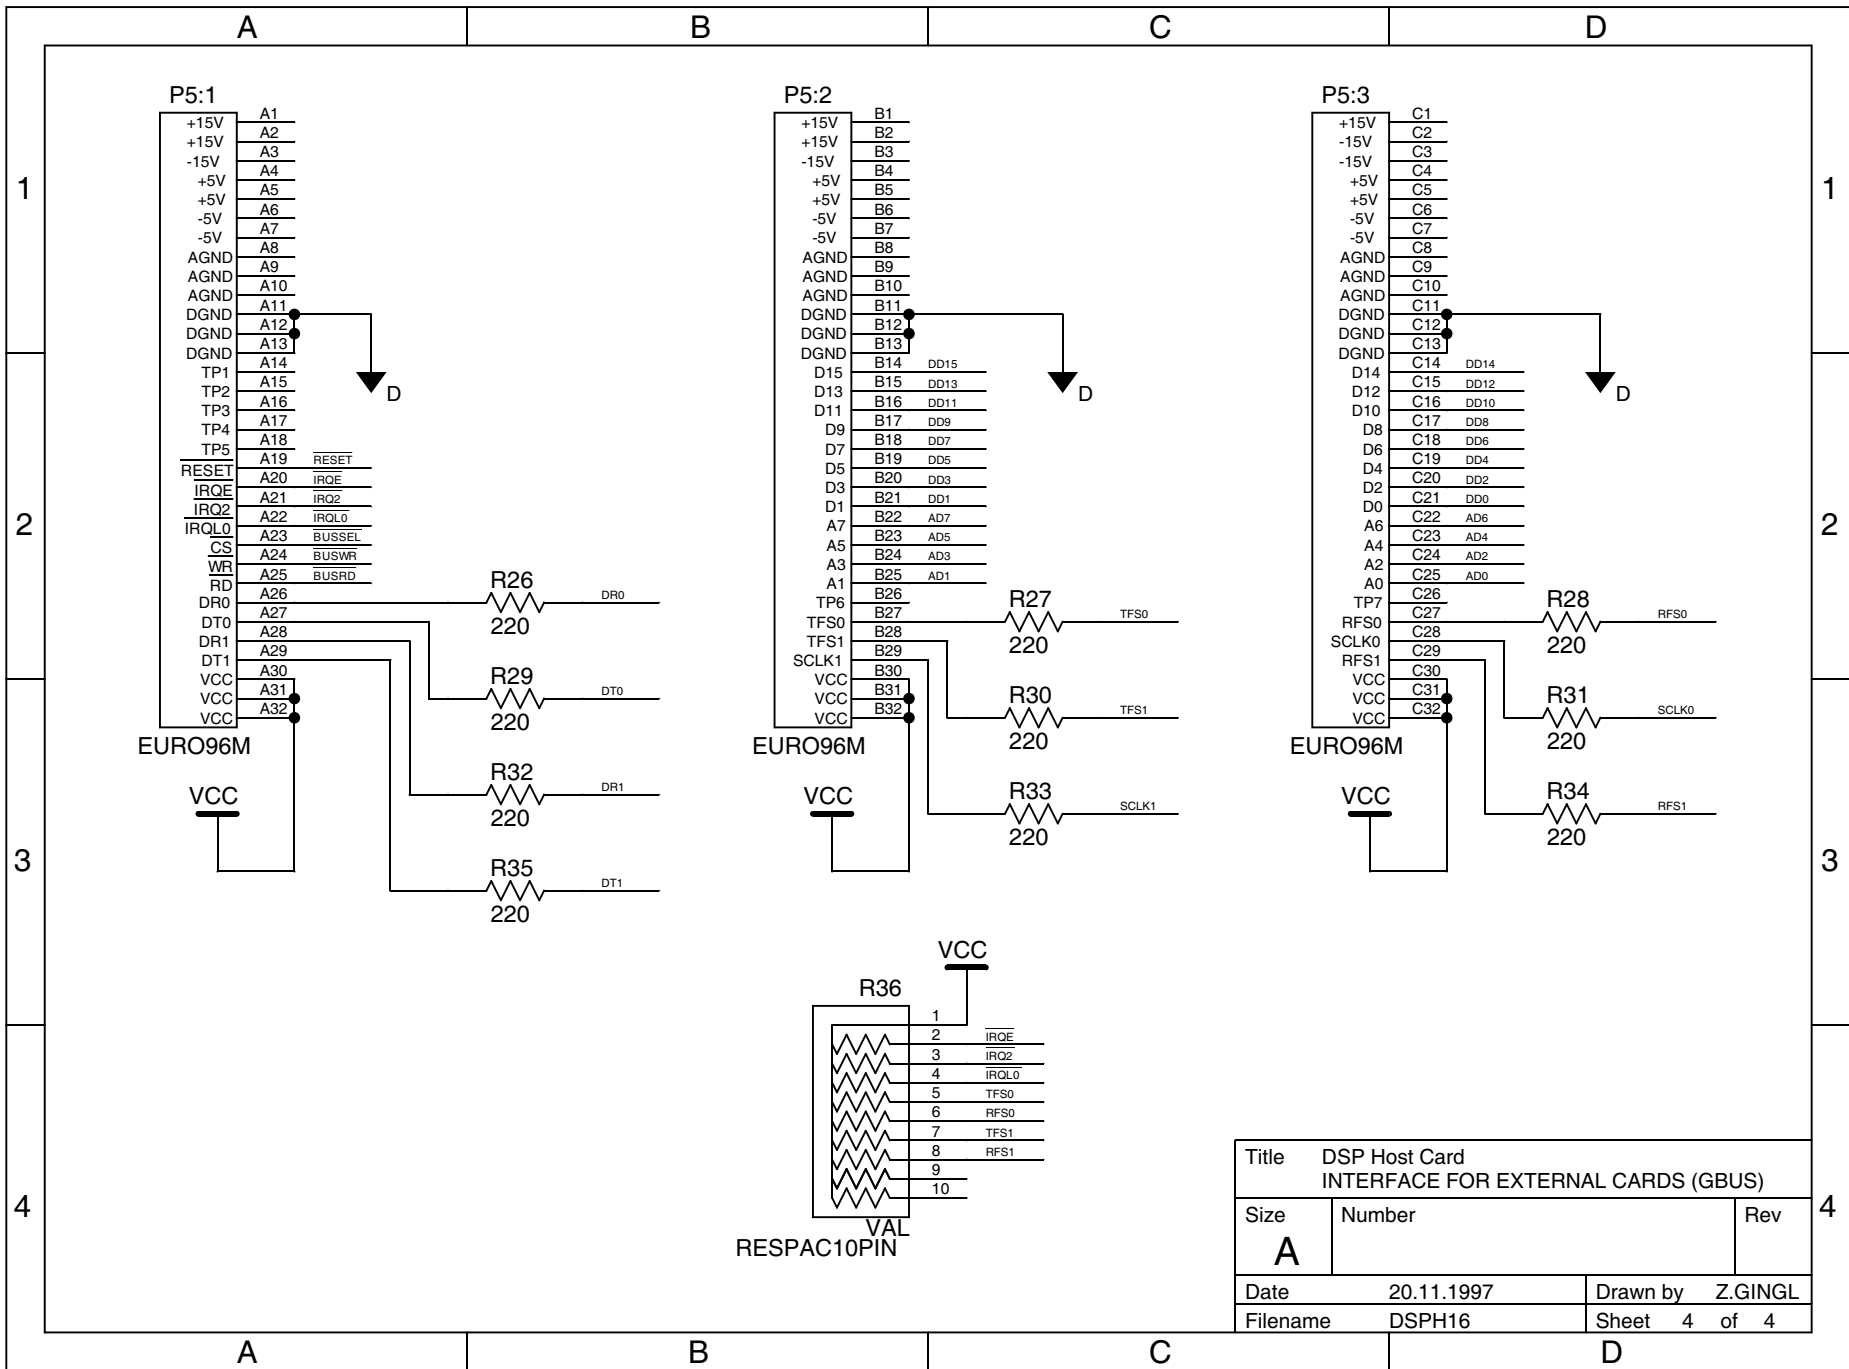

Title DSP Host Card Dual UART and Config EEPROM		
Size A	Number	Rev
Date	20.11.1997	Drawn by Z.GINGL
Filename	DSPH16	Sheet 3 of 4

Title DSP Host Card Dual UART and Config EEPROM		
Size	Number	Rev
A		
Date	20.11.1997	Drawn by Z.GINGL
Filename	DSPH16	Sheet 3 of 4

Title DSP Host Card Dual UART and Config EEPROM		
Size A	Number	Rev
Date 20.11.1997	Drawn by Z.GINGL	
Filename DSPH16	Sheet 3 of 4	

Title DSP Host Card INTERFACE FOR EXTERNAL CARDS (GBUS)		
Size A	Number	Rev
Date 20.11.1997	Drawn by Z.GINGL	
Filename DSPH16	Sheet 4 of 4	

Title DSP Host Card INTERFACE FOR EXTERNAL CARDS (GBUS)		
Size A	Number	Rev
Date 20.11.1997	Drawn by Z.GINGL	
Filename DSPH16	Sheet 4 of 4	