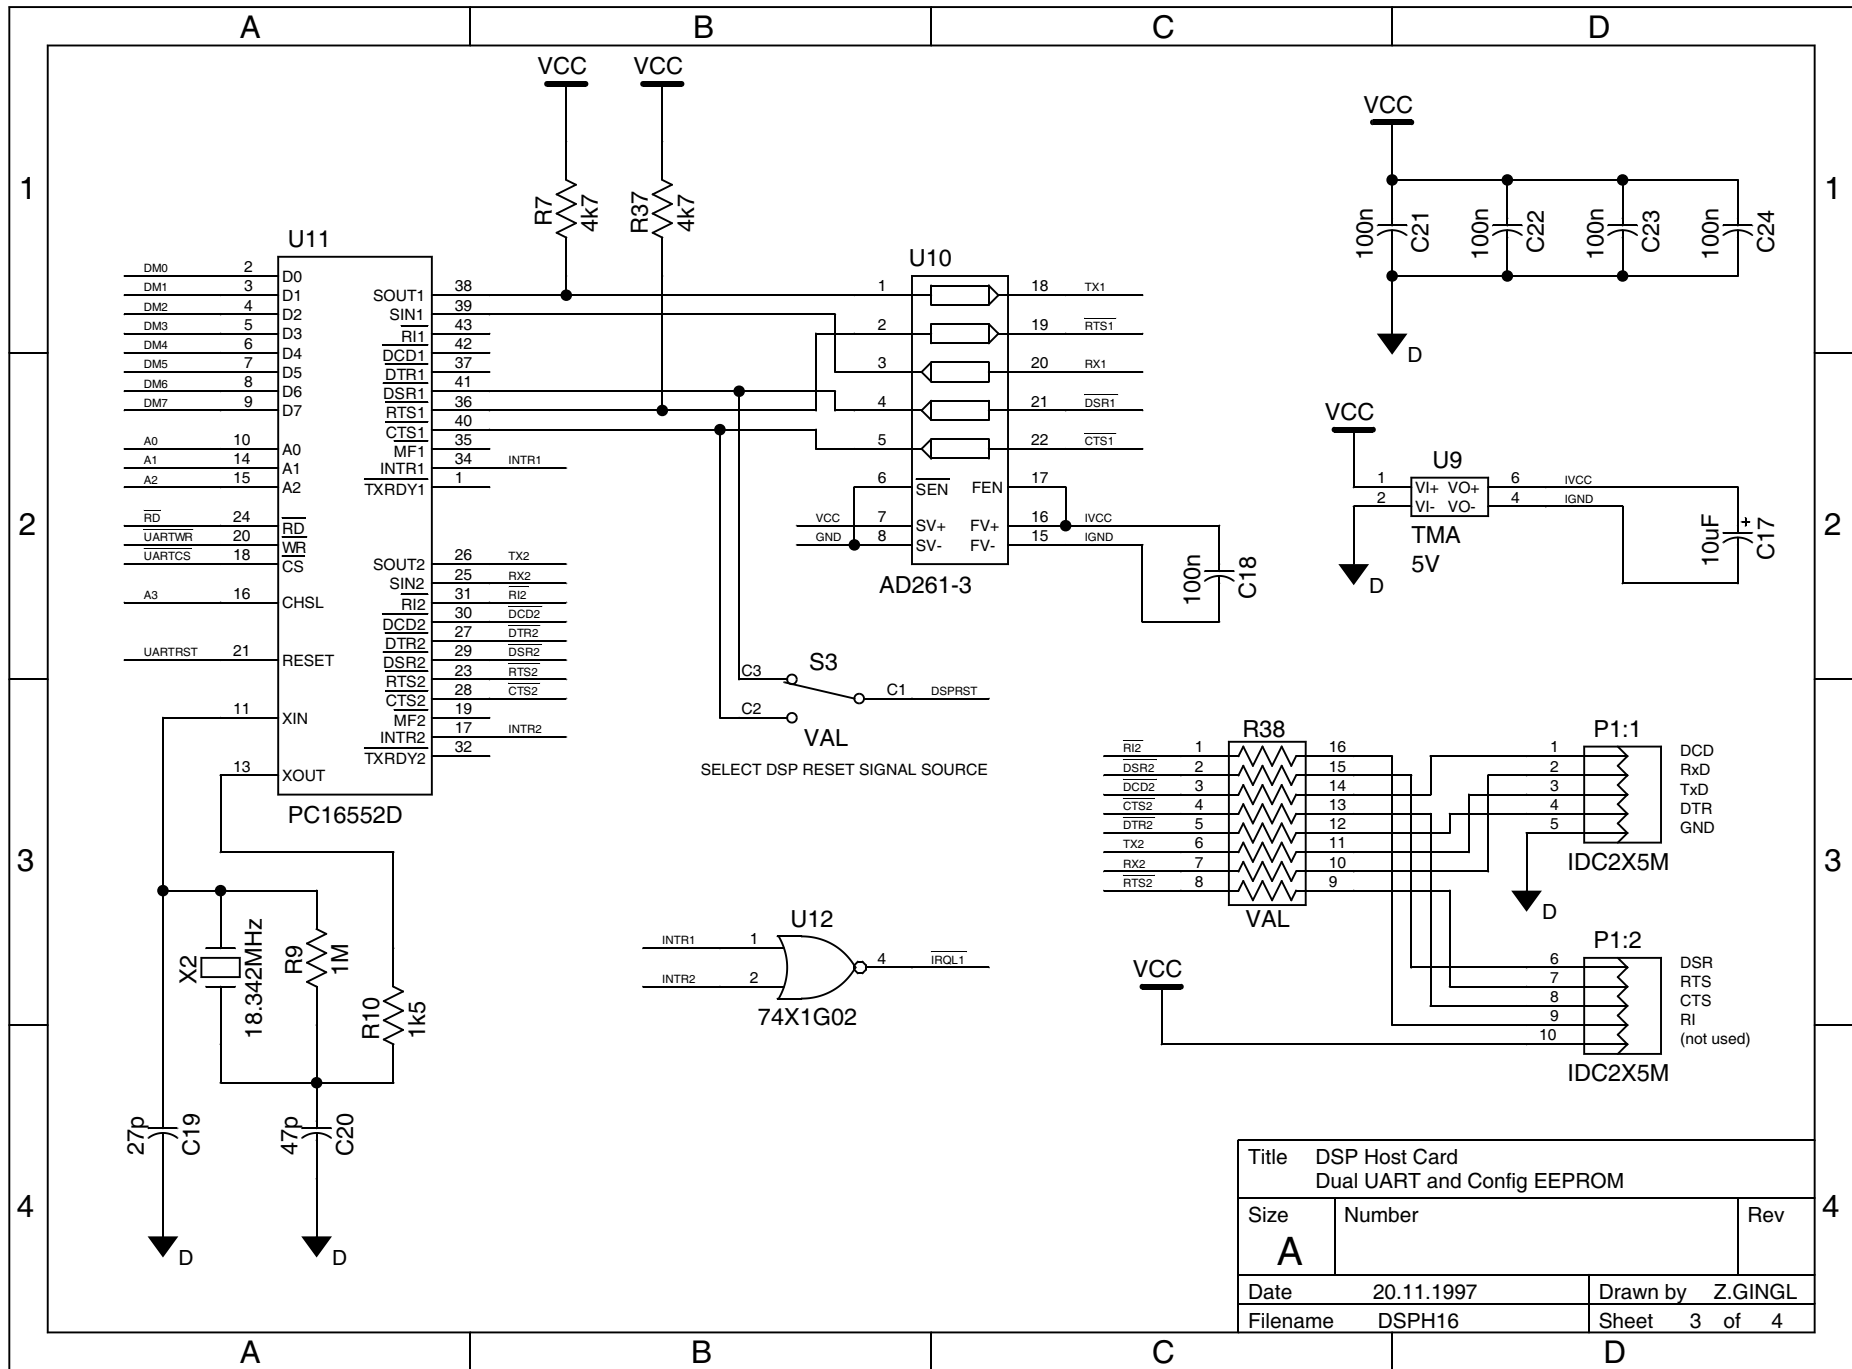

Title DSP Host card DSP main system		
Size A	Number	Rev
Date 14.12.98	Drawn by Z.GINGL	
Filename DSPH16	Sheet 1 of 4	

Title DSP Host Card BUS drivers		
Size A	Number	Rev
Date 14.12.1998	Drawn by Z. GINGL	
Filename DSPH16	Sheet 2 of 4	

Title DSP Host Card Dual UART and Config EEPROM		
Size A	Number	Rev
Date	20.11.1997	Drawn by Z.GINGL
Filename	DSPH16	Sheet 3 of 4

Title DSP Host Card Dual UART and Config EEPROM		
Size	Number	Rev
A		
Date	20.11.1997	Drawn by Z.GINGL
Filename	DSPH16	Sheet 3 of 4

Title DSP Host Card Dual UART and Config EEPROM		
Size A	Number	Rev
Date 20.11.1997	Drawn by Z.GINGL	
Filename DSPH16	Sheet 3 of 4	

Title DSP Host Card INTERFACE FOR EXTERNAL CARDS (GBUS)		
Size A	Number	Rev
Date 20.11.1997	Drawn by Z.GINGL	
Filename DSPH16	Sheet 4 of 4	

Title DSP Host Card INTERFACE FOR EXTERNAL CARDS (GBUS)		
Size A	Number	Rev
Date 20.11.1997	Drawn by Z.GINGL	
Filename DSPH16	Sheet 4 of 4	