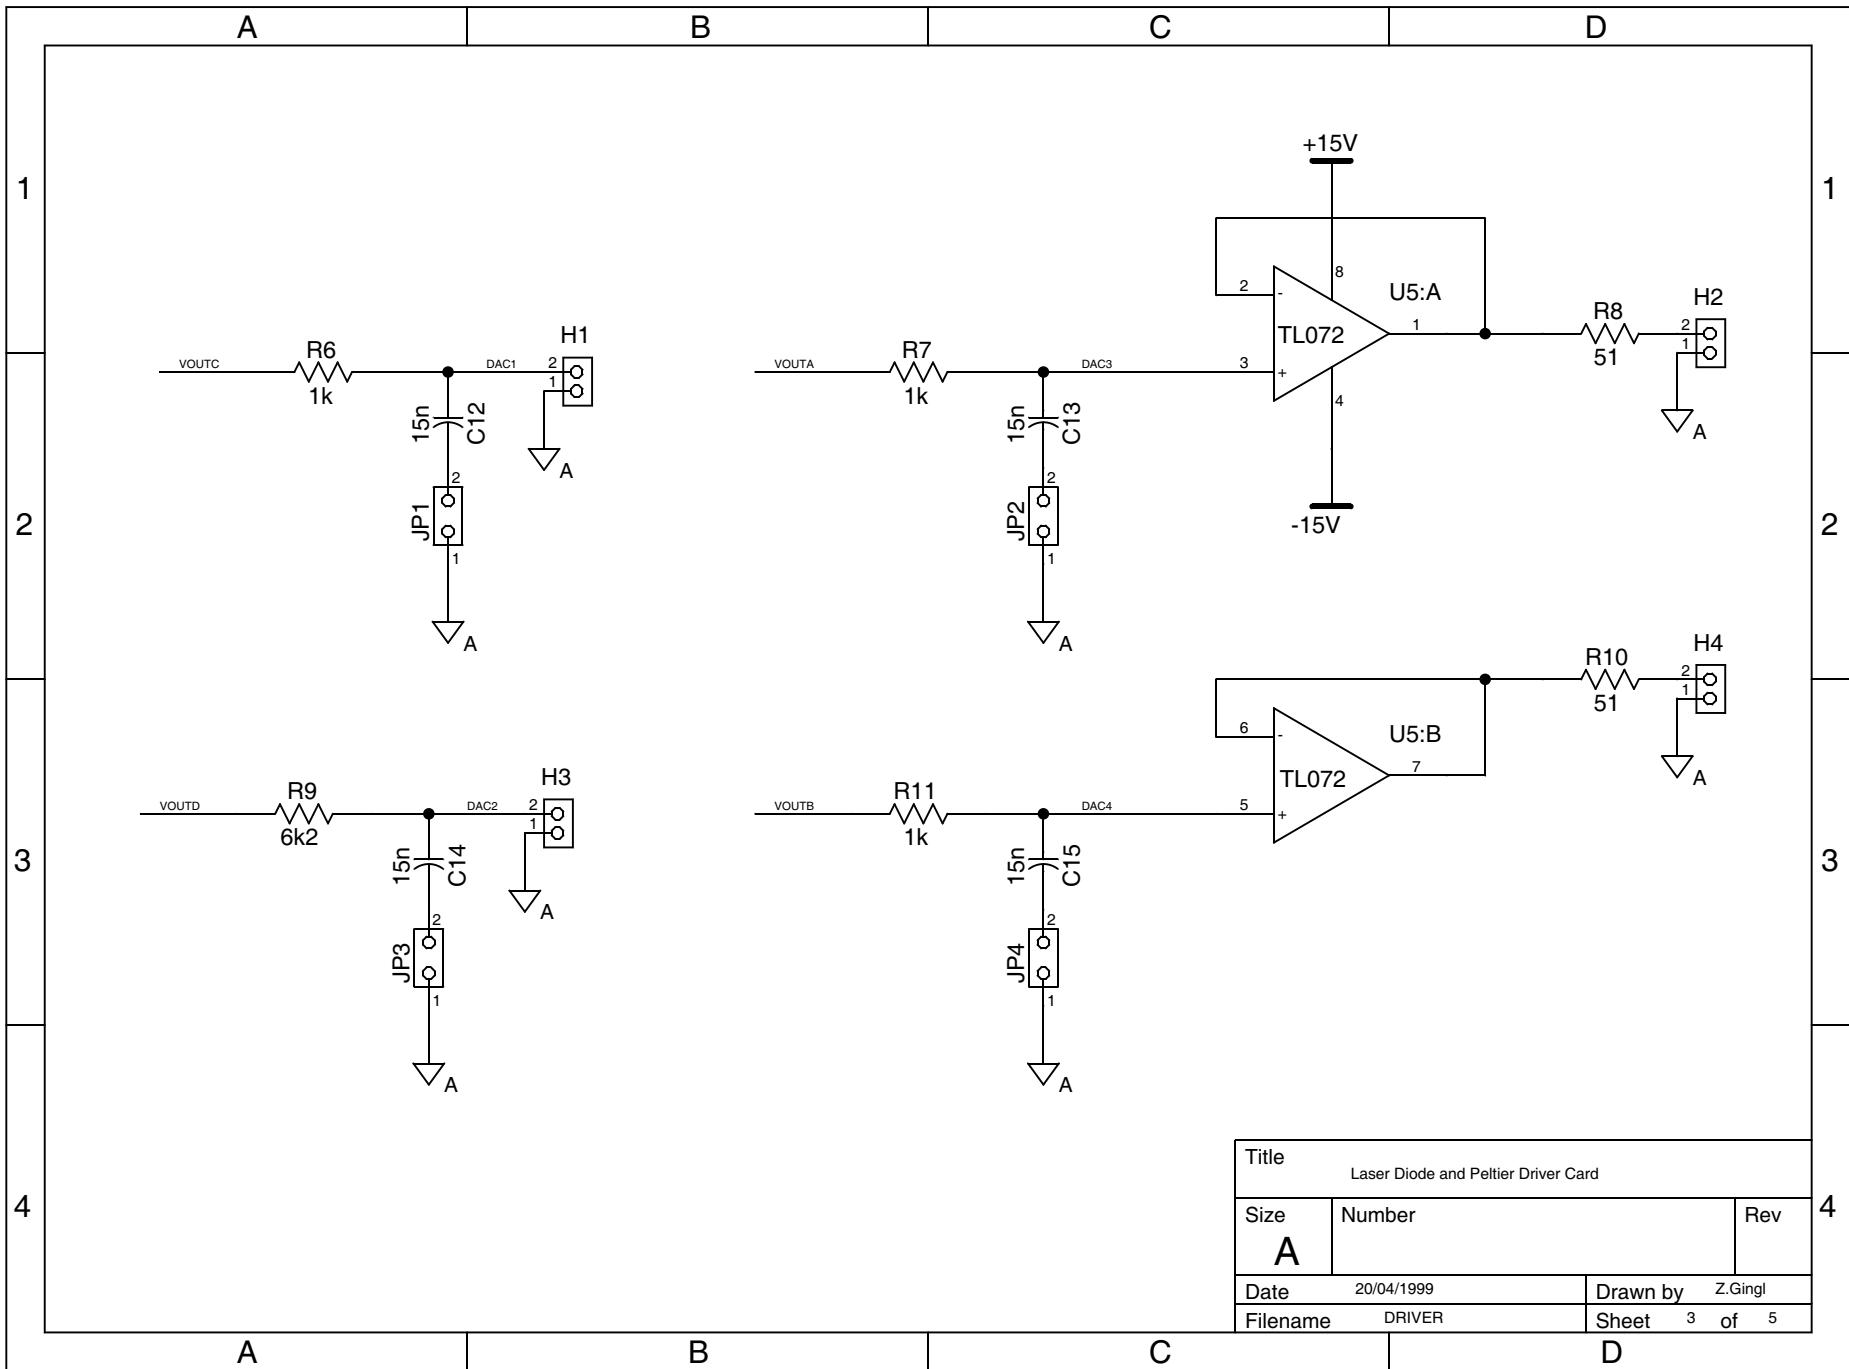

Title Laser Diode and Peltier Driver Card		
Size A	Number	Rev
Date 20/04/1999	Drawn by Z.Gingl	
Filename DRIVER	Sheet 1 of 5	

Title Laser Diode and Peltier Driver Card		
Size A	Number	Rev
Date 20/04/1999	Drawn by Z.Gingl	
Filename DRIVER	Sheet 2 of 5	

Title		
Laser Diode and Peltier Driver Card		
Size	Number	Rev
A		
Date	20/04/1999	Drawn by Z.Gingl
Filename	DRIVER	Sheet 3 of 5

Title Laser Diode and Peltier Driver C Card		
Size A	Number	Rev
Date 20/04/1999	Drawn by Z.Gingl	
Filename DRIVER	Sheet 4 of 5	

Title Laser Diode and Peltier Driver Card		
Size A	Number	Rev
Date 20/04/1999	Drawn by Z.Gingl	
Filename DRIVER	Sheet 5 of 5	