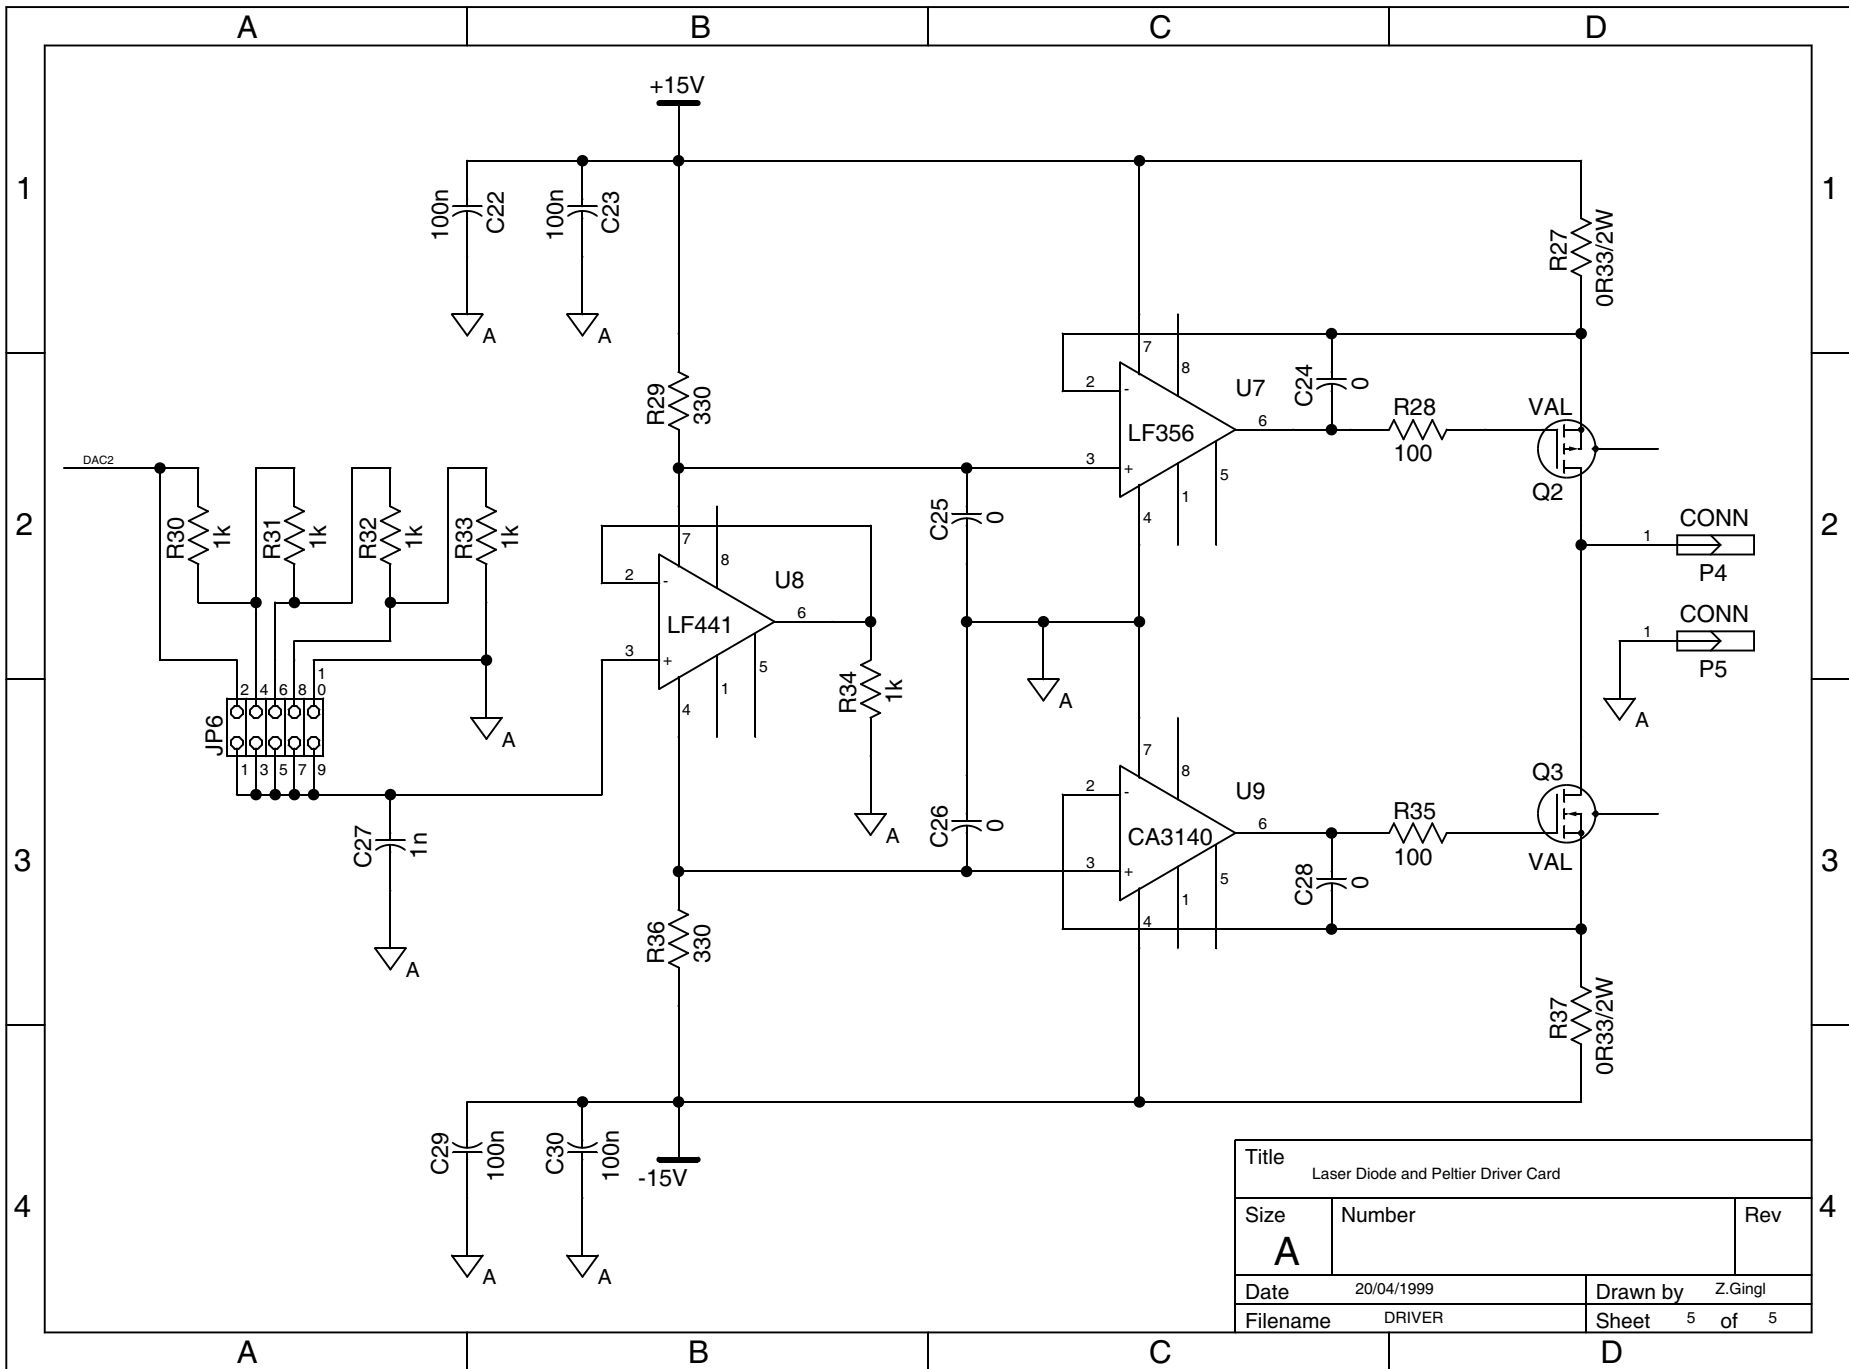

Title Laser Diode and Peltier Driver Card		
Size A	Number	Rev
Date 20/04/1999	Drawn by Z.Gingl	
Filename DRIVER	Sheet 1 of 5	

Title Laser Diode and Peltier Driver Card		
Size A	Number	Rev
Date 20/04/1999	Drawn by Z.Gingl	
Filename DRIVER	Sheet 2 of 5	

Title		
Laser Diode and Peltier Driver Card		
Size	Number	Rev
A		
Date	20/04/1999	Drawn by Z.Gingl
Filename	DRIVER	Sheet 3 of 5

Title Laser Diode and Peltier Driver C Card		
Size A	Number	Rev
Date 20/04/1999	Drawn by Z.Gingl	
Filename DRIVER	Sheet 4 of 5	