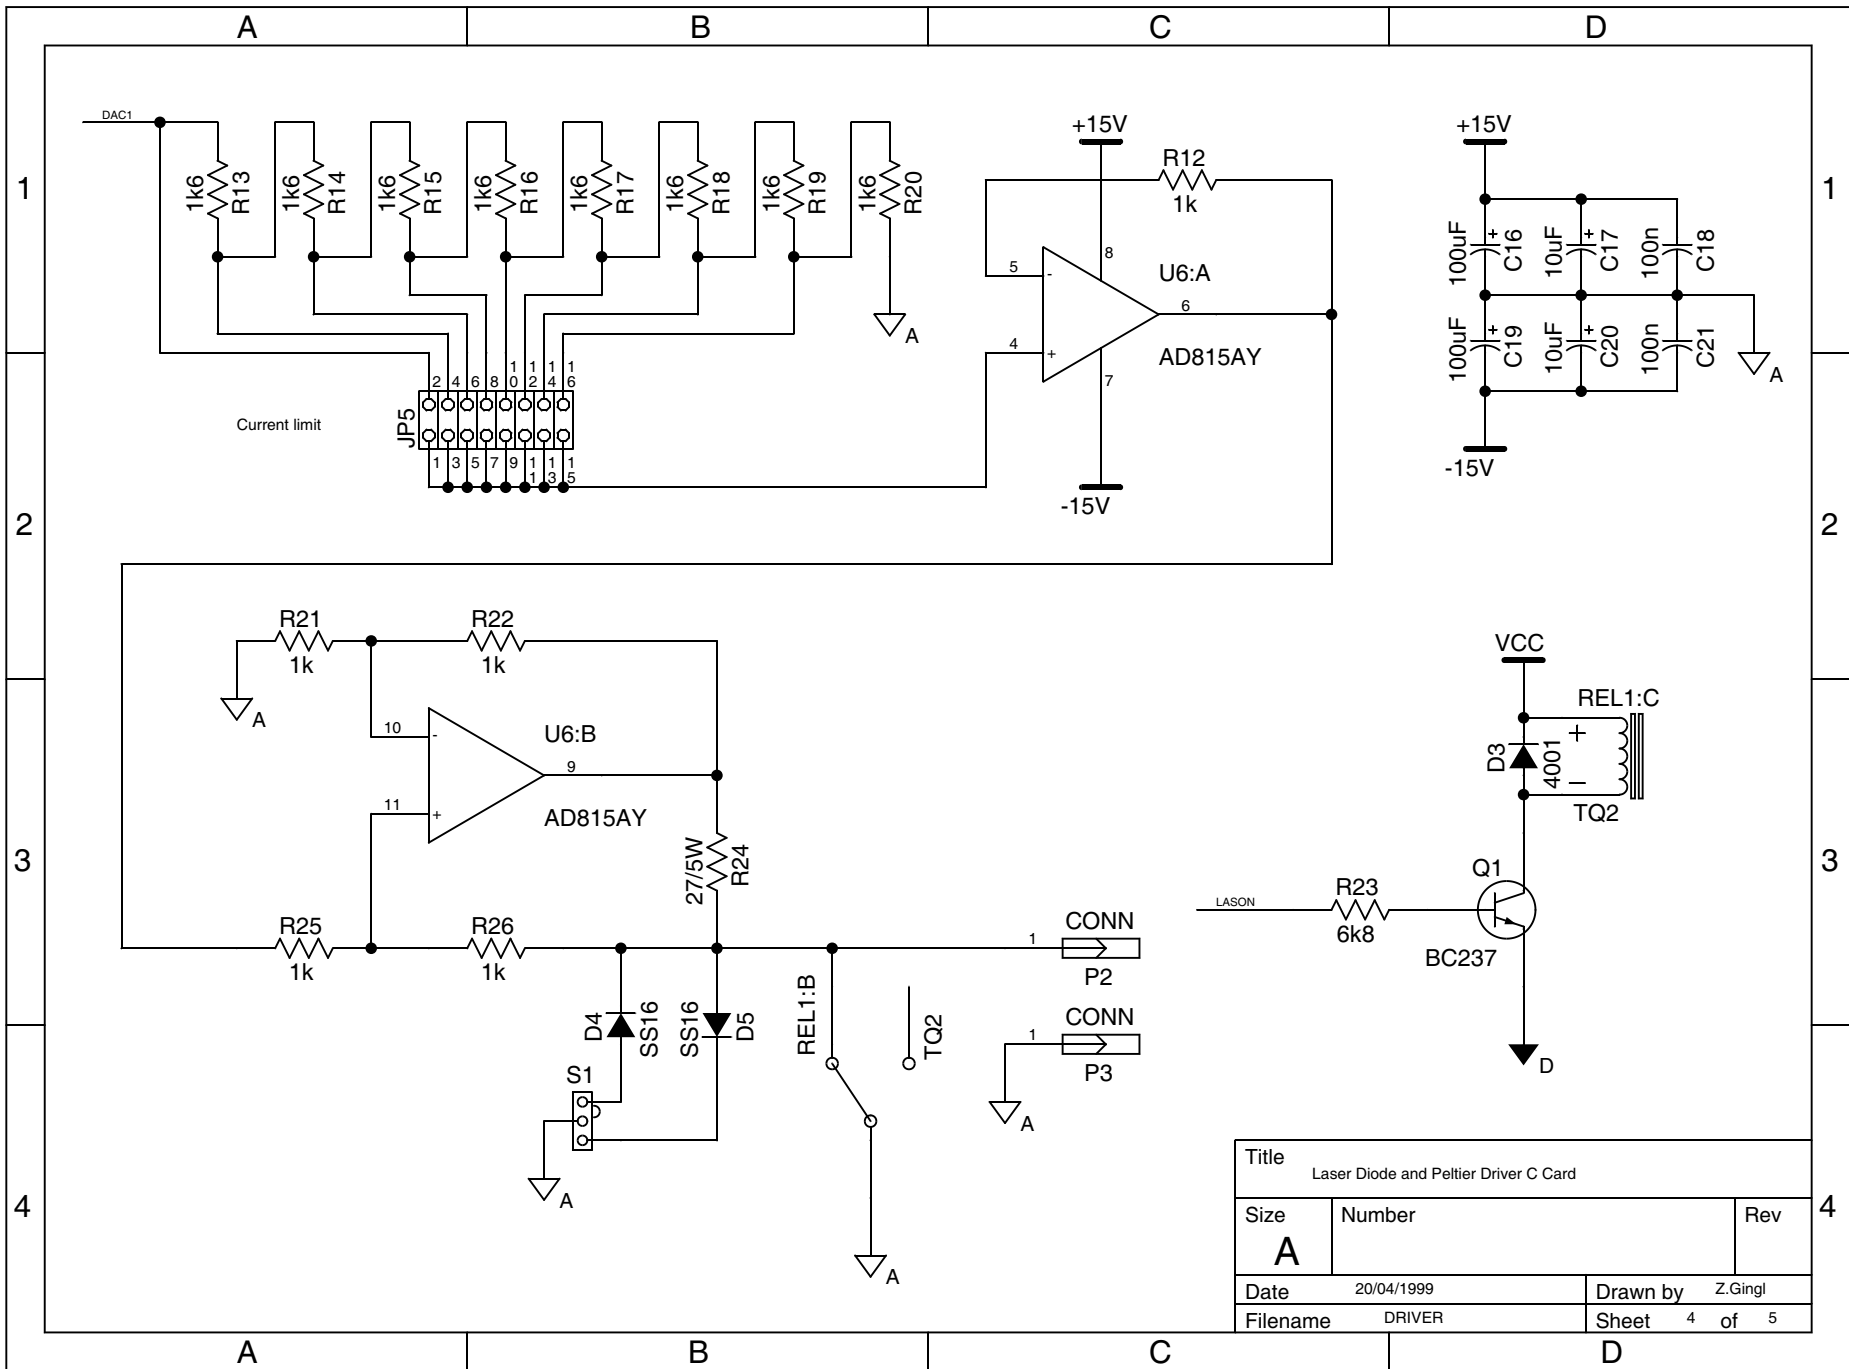

Title Laser Diode and Peltier Driver Card		
Size A	Number	Rev
Date 20/04/1999	Drawn by Z.Gingl	
Filename DRIVER	Sheet 1 of 5	

Title Laser Diode and Peltier Driver Card		
Size A	Number	Rev
Date 20/04/1999	Drawn by Z.Gingl	
Filename DRIVER	Sheet 2 of 5	

Title		
Laser Diode and Peltier Driver Card		
Size	Number	Rev
A		
Date	20/04/1999	Drawn by Z.Gingl
Filename	DRIVER	Sheet 3 of 5

Title Laser Diode and Peltier Driver C Card		
Size A	Number	Rev
Date 20/04/1999	Drawn by Z.Gingl	
Filename DRIVER	Sheet 4 of 5	