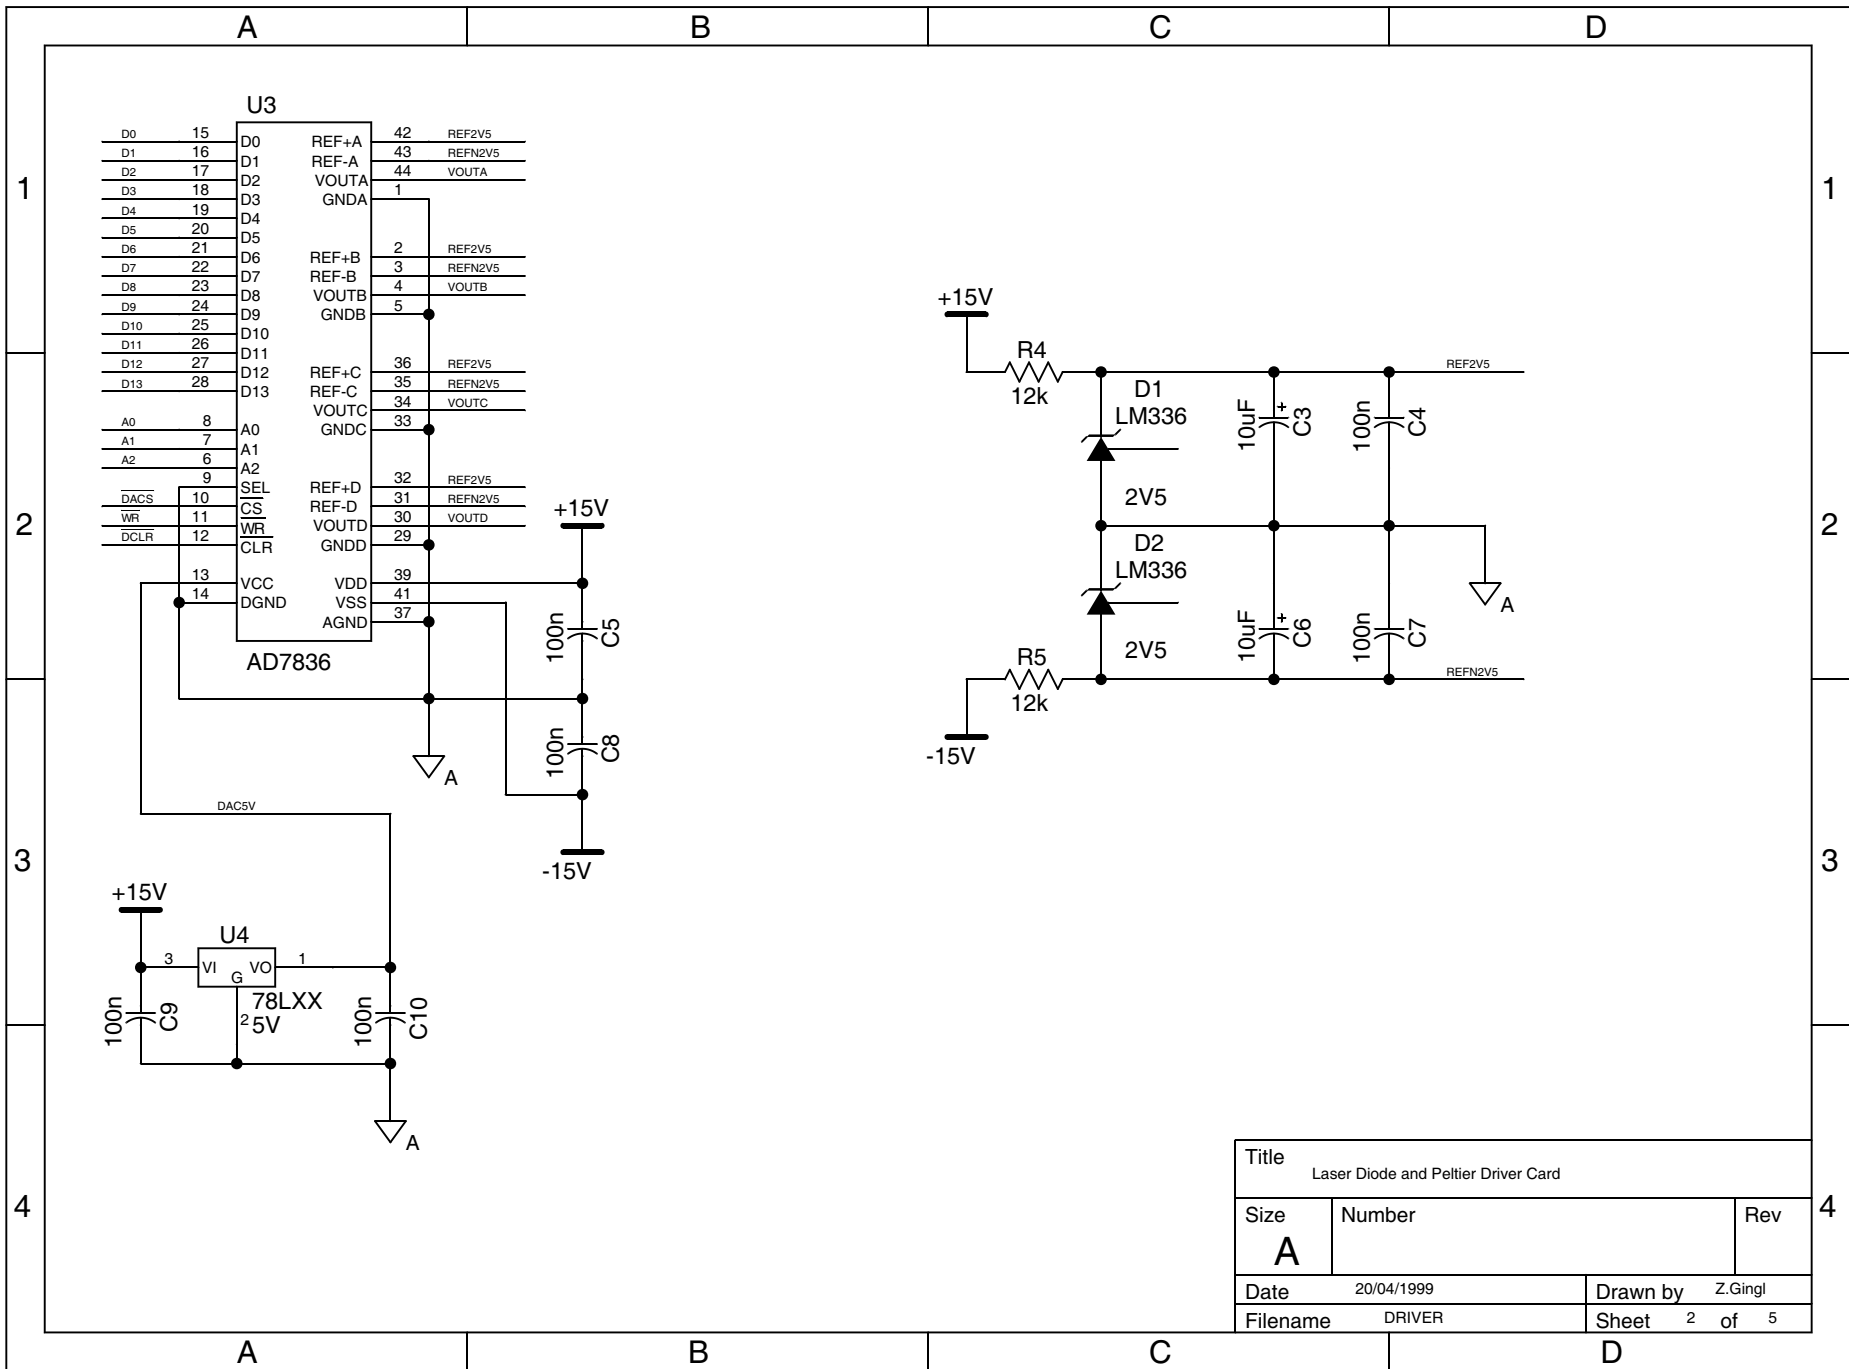

Title Laser Diode and Peltier Driver Card		
Size A	Number	Rev
Date 20/04/1999	Drawn by Z.Gingl	
Filename DRIVER	Sheet 1 of 5	

Title Laser Diode and Peltier Driver Card		
Size A	Number	Rev
Date 20/04/1999	Drawn by Z.Gingl	
Filename DRIVER	Sheet 2 of 5	

Title		
Laser Diode and Peltier Driver Card		
Size	Number	Rev
A		
Date	20/04/1999	Drawn by Z.Gingl
Filename	DRIVER	Sheet 3 of 5

Title Laser Diode and Peltier Driver C Card		
Size A	Number	Rev
Date 20/04/1999	Drawn by Z.Gingl	
Filename DRIVER	Sheet 4 of 5	

Title Laser Diode and Peltier Driver Card		
Size A	Number	Rev
Date 20/04/1999	Drawn by Z.Gingl	
Filename DRIVER	Sheet 5 of 5	