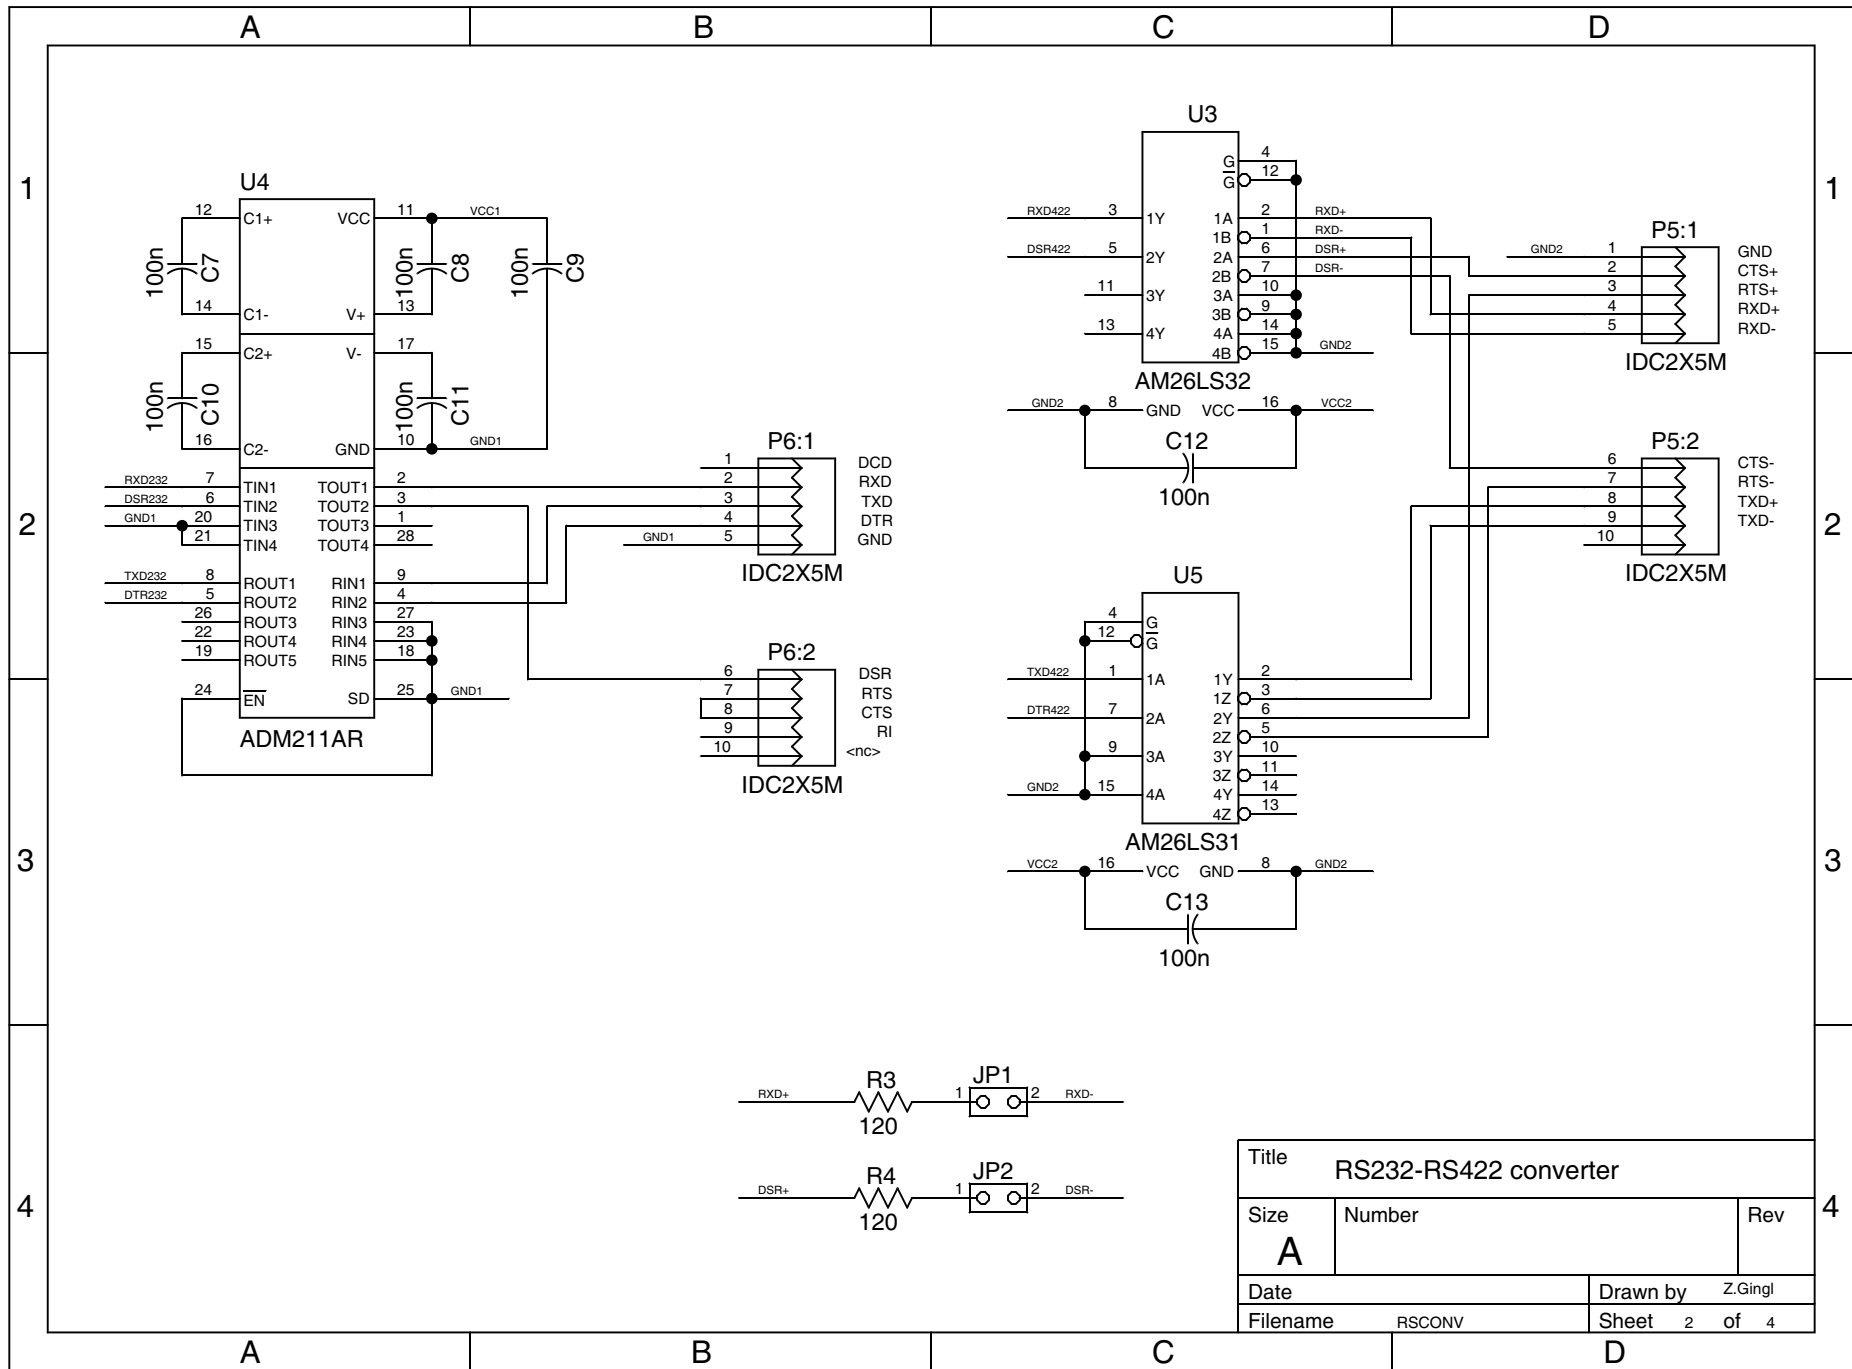

Title			RS232-RS422 converter		
Size	Number			Rev	
A					
Date			Drawn by Z.Gingl		
Filename RSCONV			Sheet 1 of 4		

Title		
RS232-RS422 converter		
Size	Number	Rev
A		
Date	Drawn by Z.Gingl	
Filename	RSCONV	Sheet 2 of 4

Title			RS232-RS422 converter		
Size	Number		Rev		4
A					
Date			Drawn by	Z.Gingl	
Filename	RSCONV		Sheet	3 of 4	

Title			RS232-RS422 converter		
Size	Number			Rev	
A					
Date	Drawn by			Z.Gingl	
Filename	RSCONV			Sheet 4 of 4	