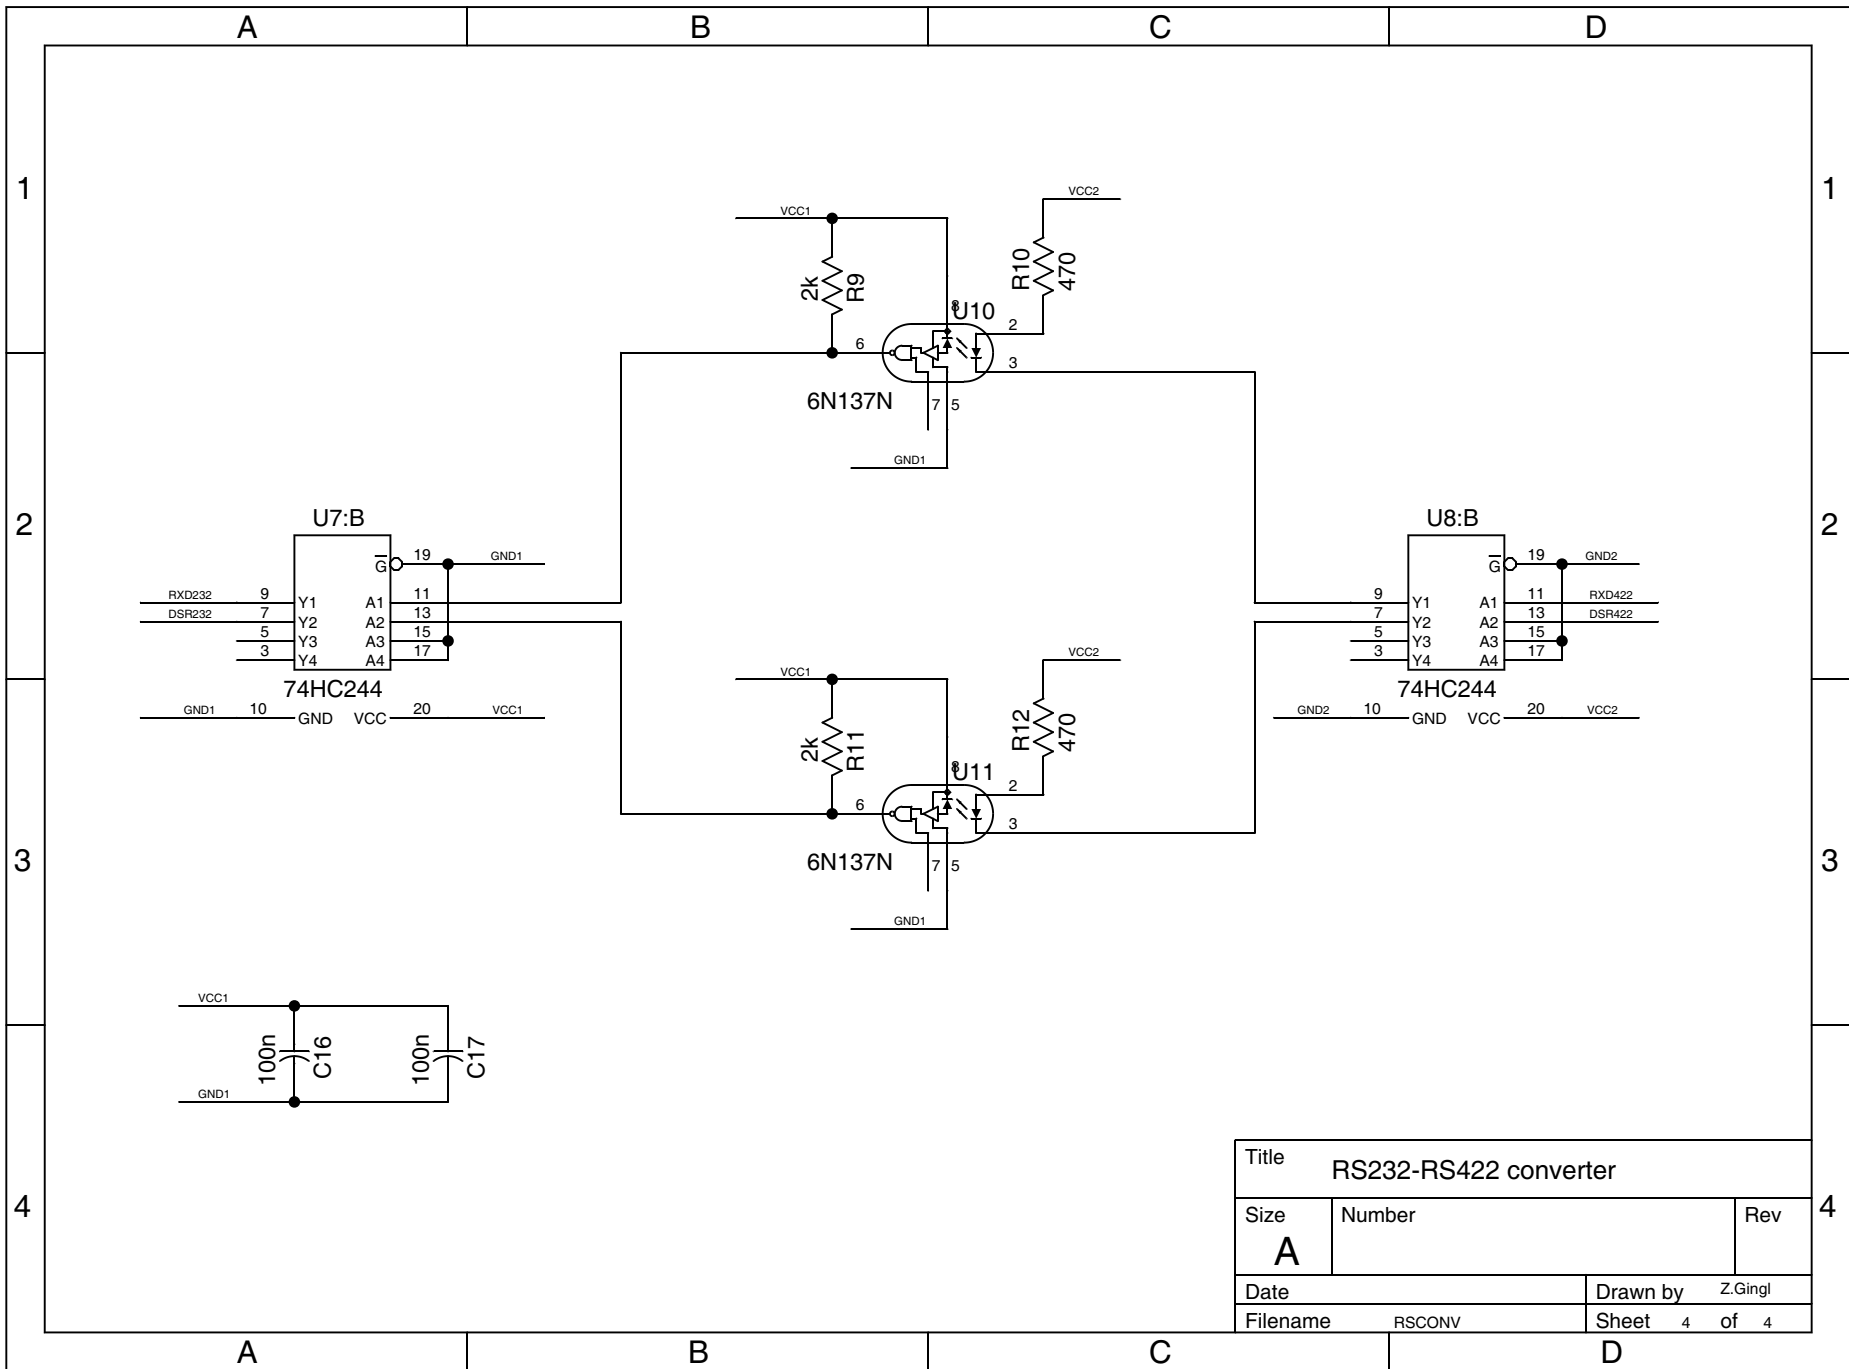

Title			RS232-RS422 converter		
Size	Number			Rev	
A					
Date			Drawn by Z.Gingl		
Filename RSCONV			Sheet 1 of 4		

Title		
RS232-RS422 converter		
Size	Number	Rev
A		
Date	Drawn by Z.Gingl	
Filename	RSCONV	Sheet 2 of 4

Title			RS232-RS422 converter		
Size	Number		Rev		4
A					
Date			Drawn by	Z.Gingl	
Filename	RSCONV		Sheet	3 of 4	

Title			RS232-RS422 converter		
Size	Number			Rev	
A					
Date	Drawn by			Z.Gingl	
Filename	RSCONV			Sheet 4 of 4	