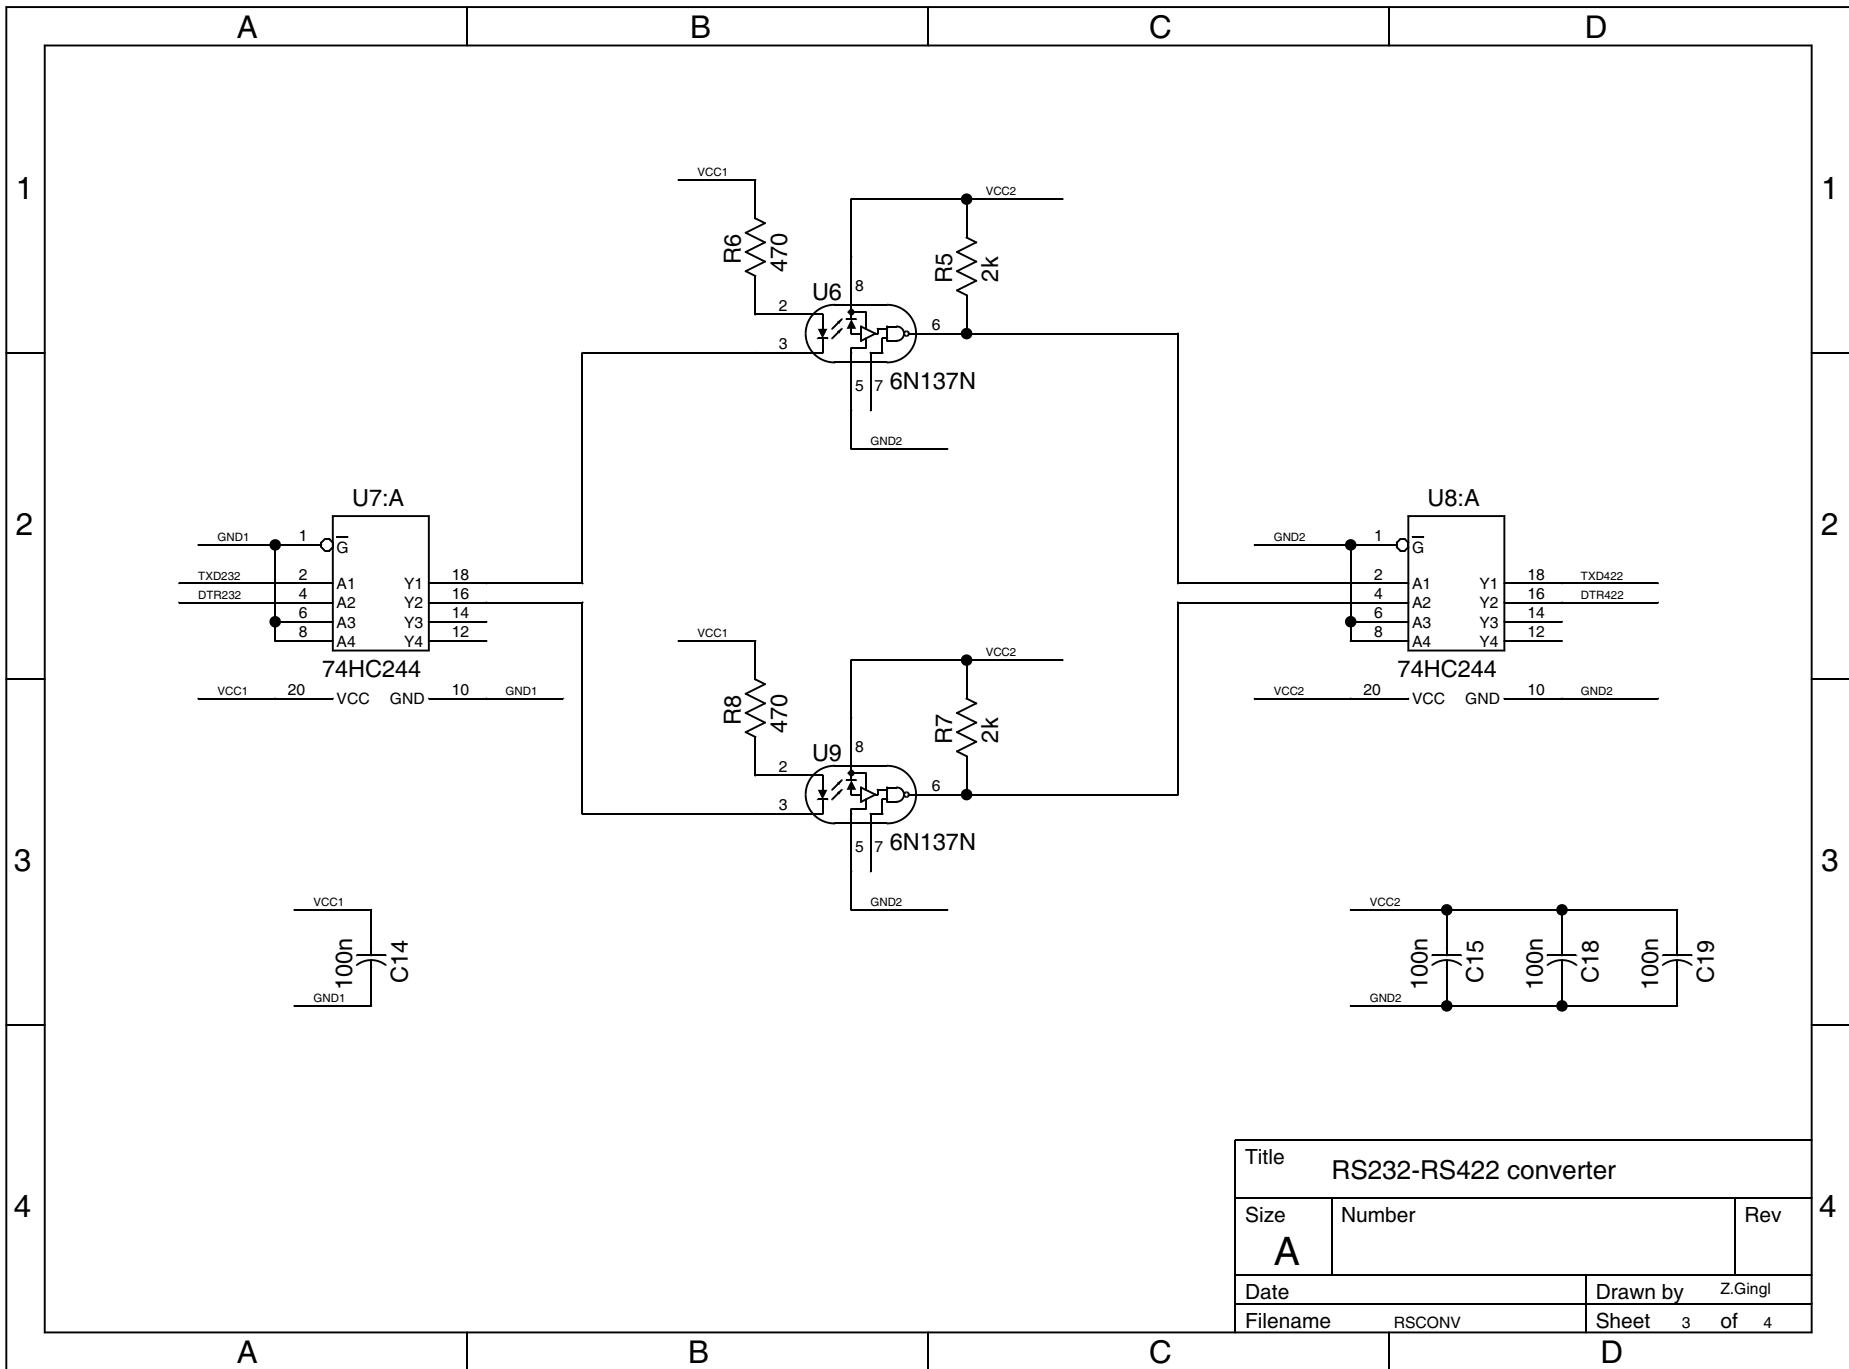

Title			RS232-RS422 converter		
Size	Number			Rev	
A					
Date			Drawn by Z.Gingl		
Filename RSCONV			Sheet 1 of 4		

Title		
RS232-RS422 converter		
Size	Number	Rev
A		
Date	Drawn by Z.Gingl	
Filename	RSCONV	Sheet 2 of 4

Title			RS232-RS422 converter		
Size	Number		Rev		4
A					
Date			Drawn by	Z.Gingl	
Filename	RSCONV		Sheet	3 of 4	

Title			RS232-RS422 converter		
Size	Number			Rev	
A					
Date	Drawn by			Z.Gingl	
Filename	RSCONV			Sheet 4 of 4	