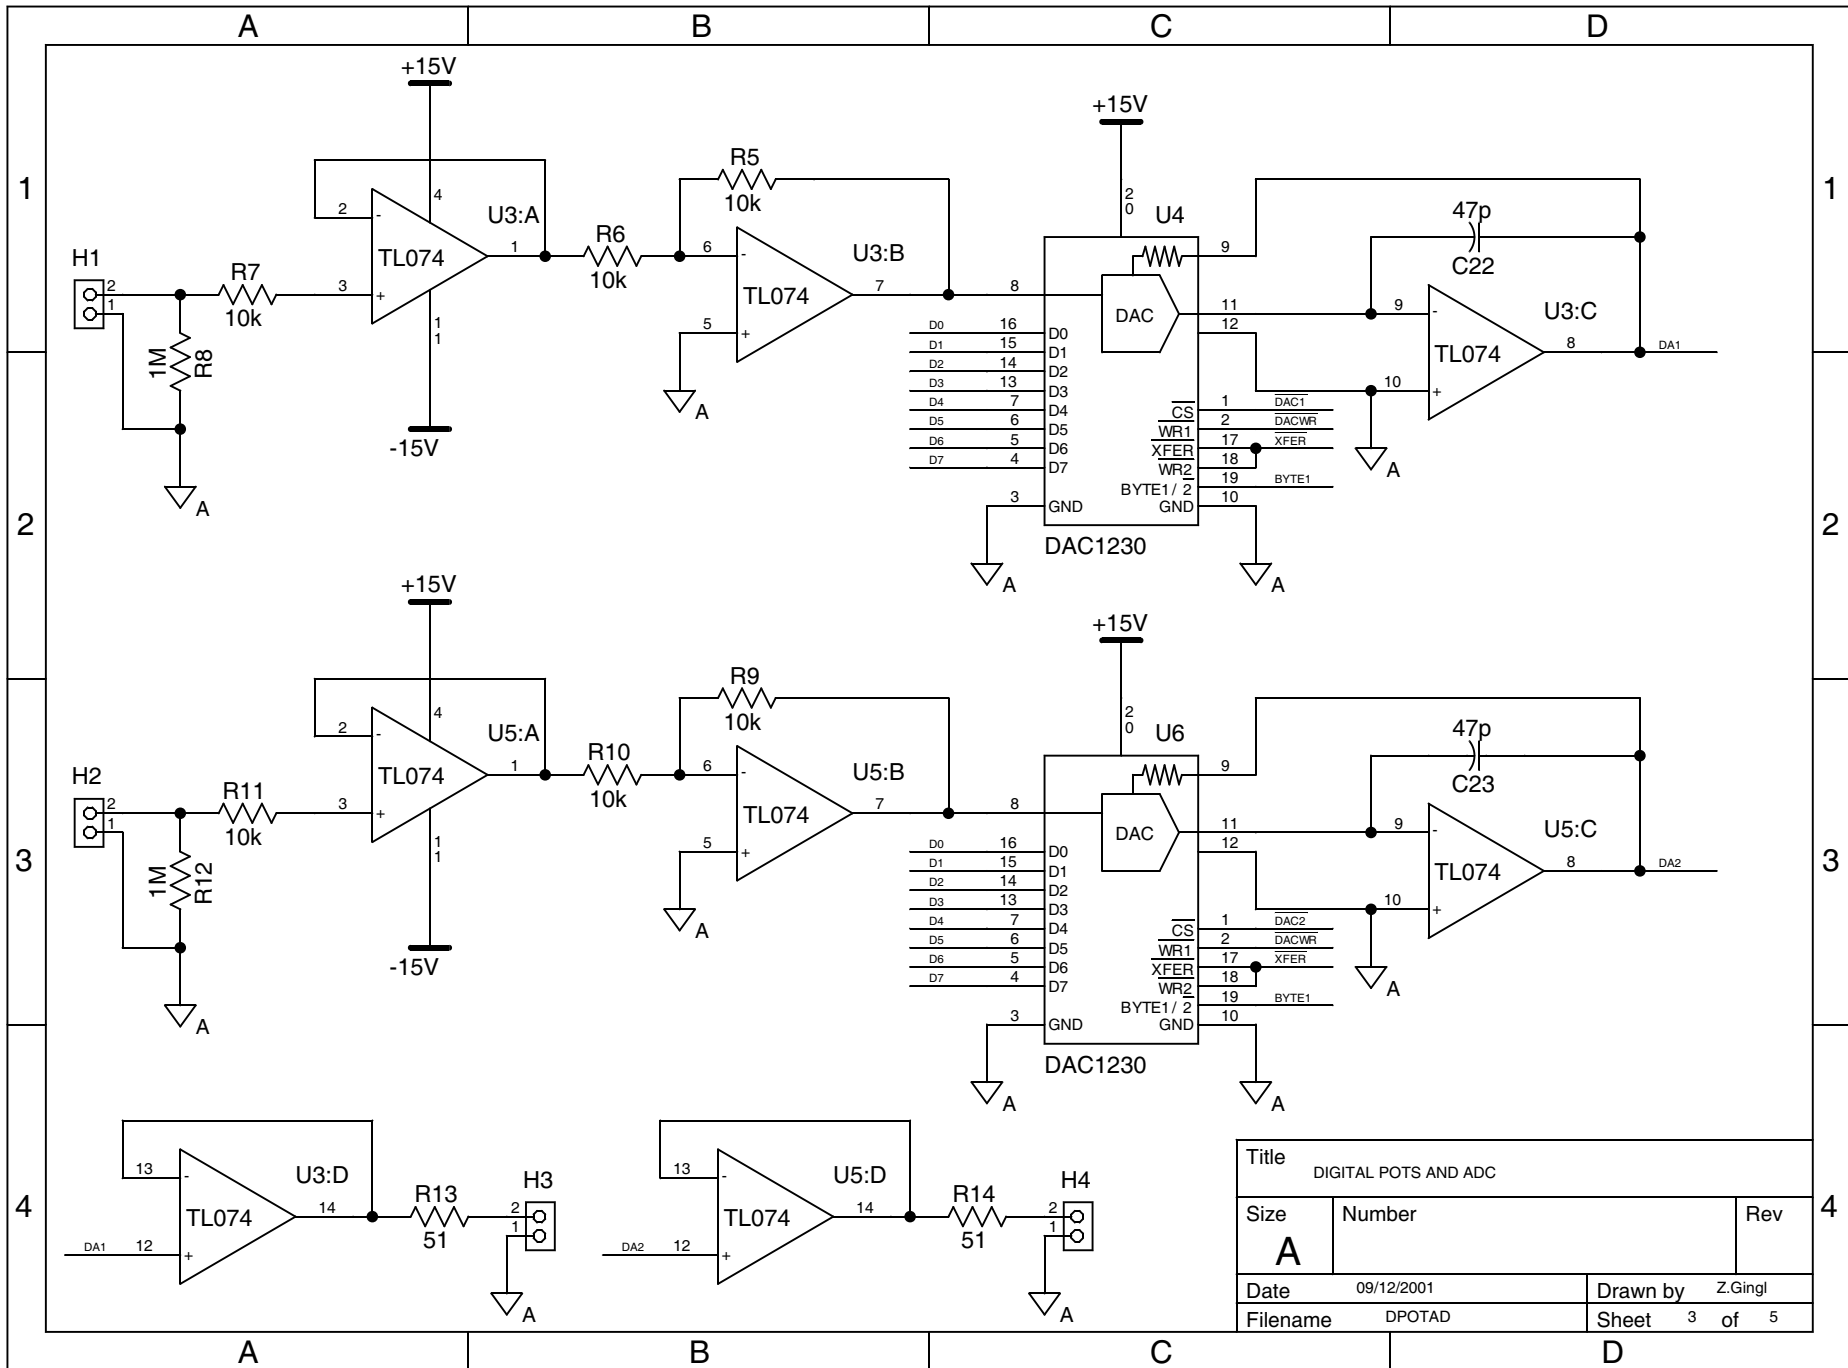

Title			DIGITAL POTS AND ADC		
Size	Number		Rev		4
<b>A</b>					
Date	09/12/2001		Drawn by	Z.Gingl	
Filename	DPOTAD		Sheet	2 of 5	

Title		
DIGITAL POTS AND ADC		
Size	Number	Rev
<b>A</b>		
Date	09/12/2001	Drawn by Z.Gingl
Filename	DPOTAD	Sheet 3 of 5

Title		
DIGITAL POTS AND ADC		
Size	Number	Rev
<b>A</b>		
Date	09/12/2001	Drawn by Z.Gingl
Filename	DPOTAD	Sheet 4 of 5

Title			DIGITAL POTS AND ADC		
Size	Number		Rev		4
A					
Date	09/12/2001		Drawn by	Z.Gingl	
Filename	DPOTAD		Sheet	5 of 5	

Title			DIGITAL POTS AND ADC		
Size	Number				Rev
<b>A</b>					
Date	09/12/2001		Drawn by	Z.Gingl	
Filename	DPOTAD		Sheet	6 of 6	