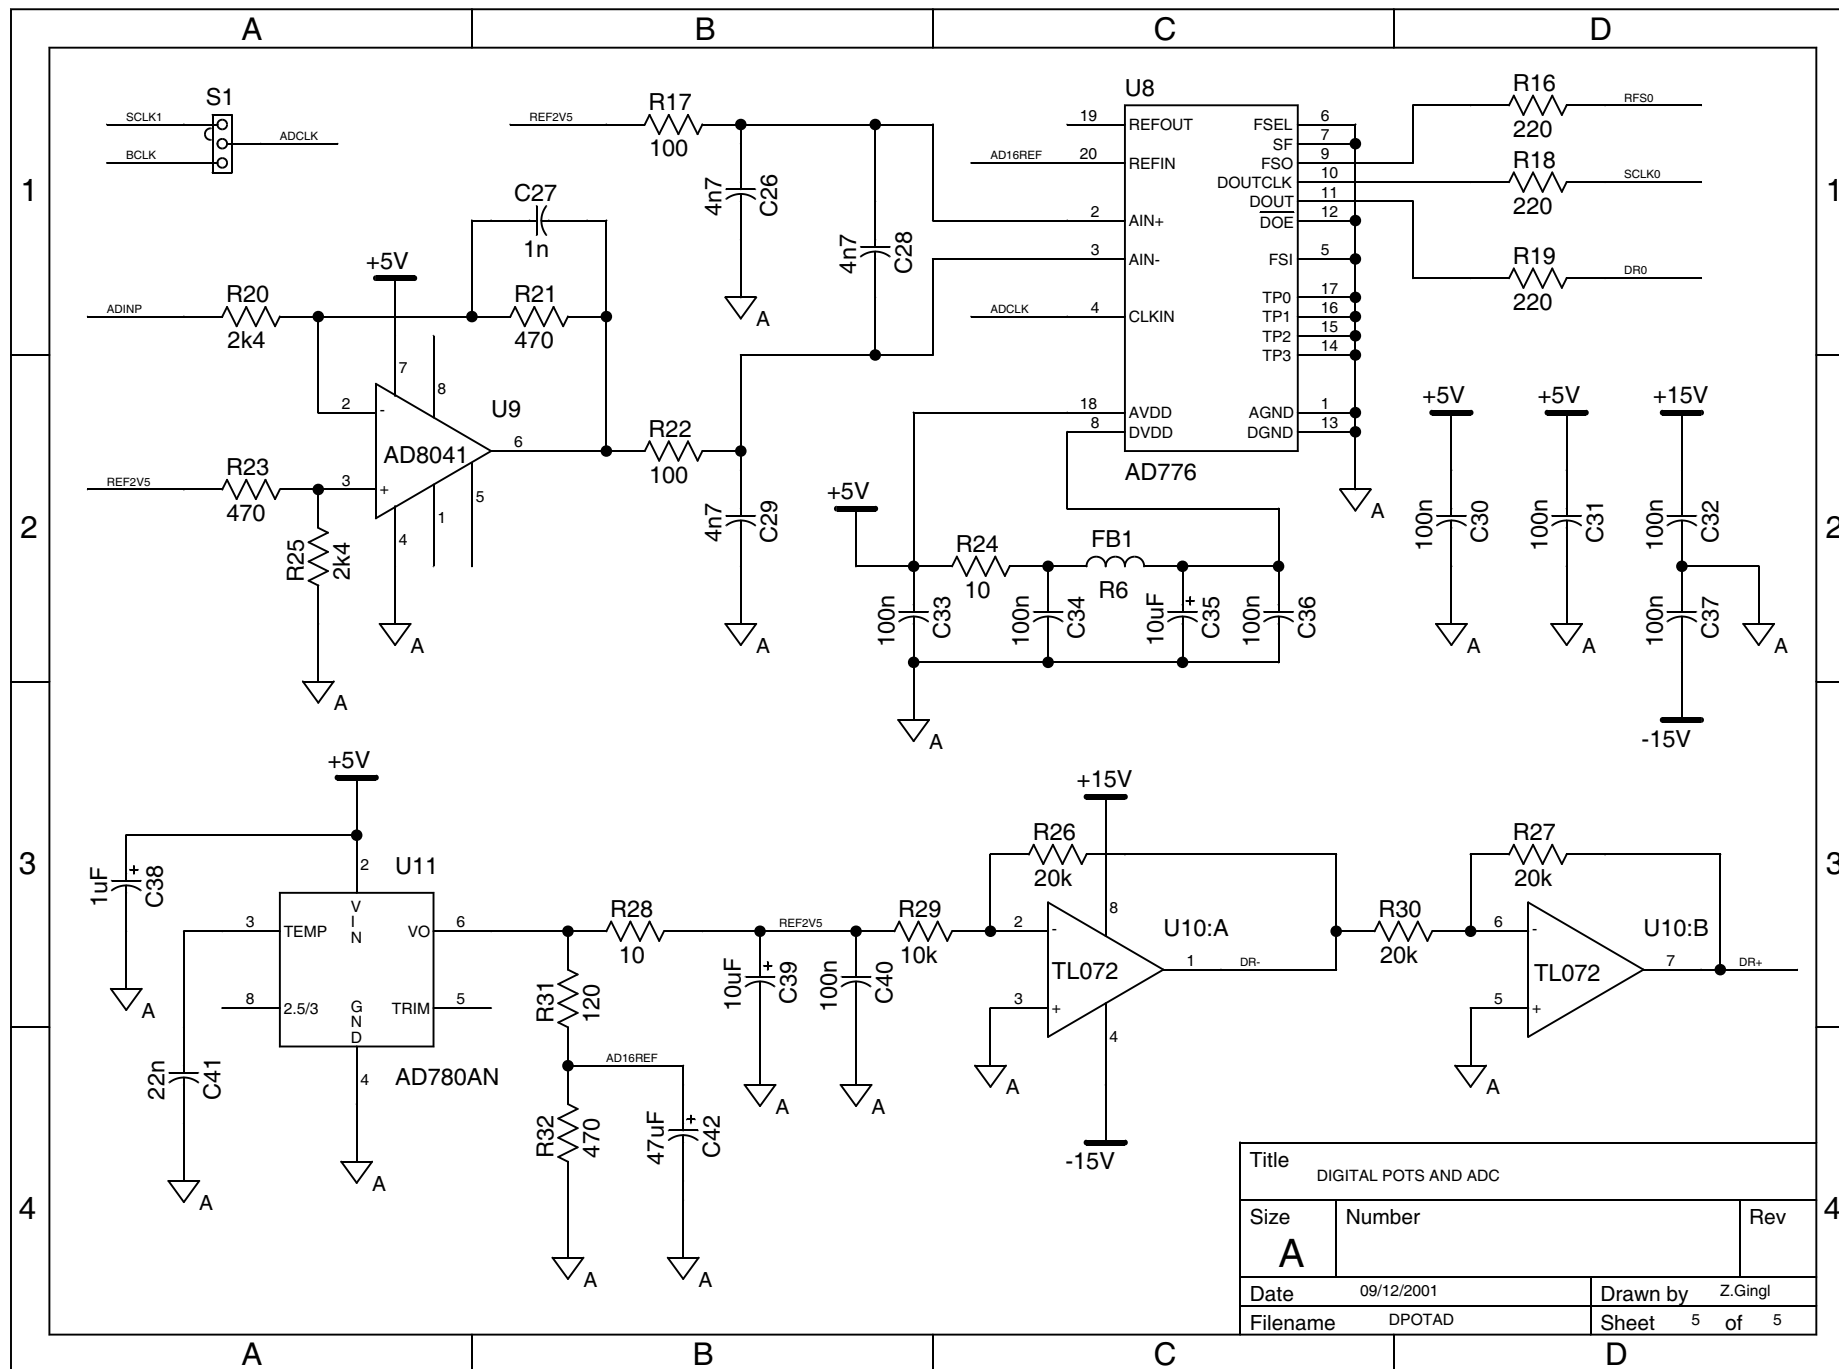

Title			DIGITAL POTS AND ADC		
Size	Number		Rev		4
<b>A</b>					
Date	09/12/2001		Drawn by	Z.Gingl	
Filename	DPOTAD		Sheet	2 of 5	

Title		
DIGITAL POTS AND ADC		
Size	Number	Rev
<b>A</b>		
Date	09/12/2001	Drawn by Z.Gingl
Filename	DPOTAD	Sheet 3 of 5

Title		
DIGITAL POTS AND ADC		
Size	Number	Rev
<b>A</b>		
Date	09/12/2001	Drawn by Z.Gingl
Filename	DPOTAD	Sheet 4 of 5

Title			DIGITAL POTS AND ADC		
Size	Number		Rev		4
A					
Date	09/12/2001		Drawn by	Z.Gingl	
Filename	DPOTAD		Sheet	5 of 5	

Title			DIGITAL POTS AND ADC		
Size	Number				Rev
<b>A</b>					
Date	09/12/2001		Drawn by	Z.Gingl	
Filename	DPOTAD		Sheet	6 of 6	