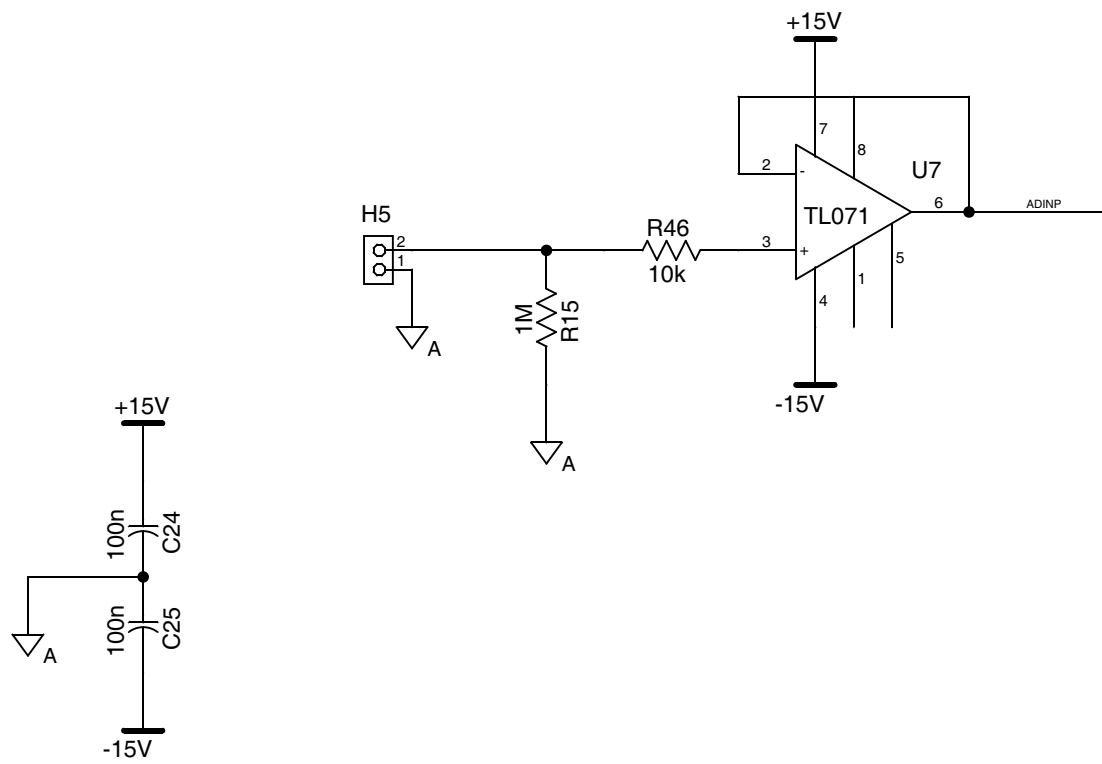

Title			DIGITAL POTS AND ADC		
Size	Number		Rev		4
<b>A</b>					
Date	09/12/2001		Drawn by	Z.Gingl	
Filename	DPOTAD		Sheet	2 of 5	

Title		
DIGITAL POTS AND ADC		
Size	Number	Rev
<b>A</b>		
Date	09/12/2001	Drawn by Z.Gingl
Filename	DPOTAD	Sheet 3 of 5

Title		
DIGITAL POTS AND ADC		
Size	Number	Rev
<b>A</b>		
Date	09/12/2001	Drawn by Z.Gingl
Filename	DPOTAD	Sheet 4 of 5

Title			DIGITAL POTS AND ADC		
Size	Number		Rev		4
A					
Date	09/12/2001		Drawn by	Z.Gingl	
Filename	DPOTAD		Sheet	5 of 5	

Title			DIGITAL POTS AND ADC		
Size	Number				Rev
<b>A</b>					
Date	09/12/2001		Drawn by	Z.Gingl	
Filename	DPOTAD		Sheet	6 of 6	