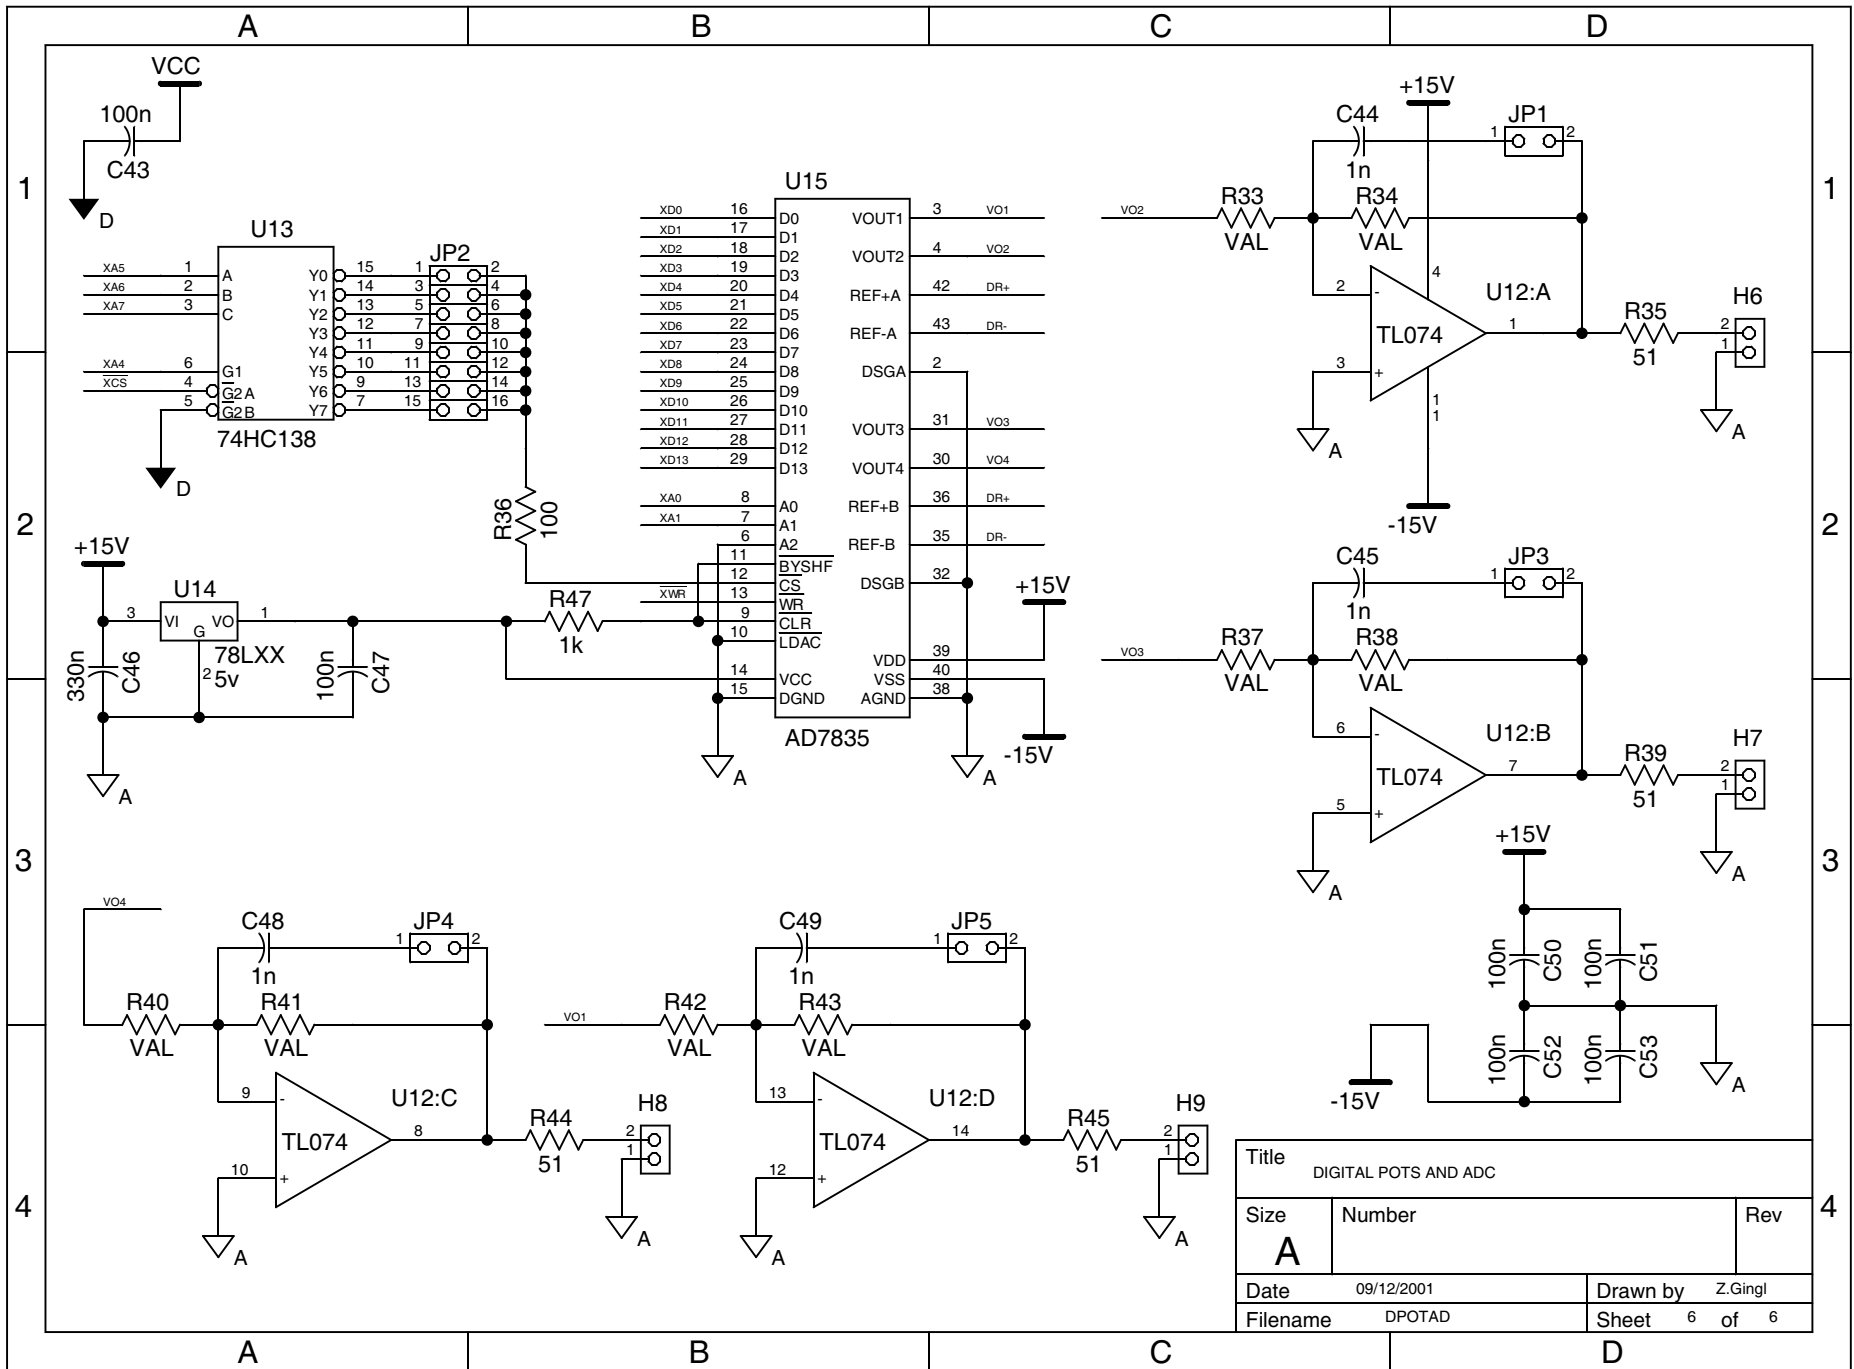

Title			DIGITAL POTS AND ADC		
Size	Number		Rev		4
<b>A</b>					
Date	09/12/2001		Drawn by	Z.Gingl	
Filename	DPOTAD		Sheet	2 of 5	

Title		
DIGITAL POTS AND ADC		
Size	Number	Rev
<b>A</b>		
Date	09/12/2001	Drawn by Z.Gingl
Filename	DPOTAD	Sheet 3 of 5

Title		
DIGITAL POTS AND ADC		
Size	Number	Rev
<b>A</b>		
Date	09/12/2001	Drawn by Z.Gingl
Filename	DPOTAD	Sheet 4 of 5

Title			DIGITAL POTS AND ADC		
Size	Number		Rev		4
A					
Date	09/12/2001		Drawn by	Z.Gingl	
Filename	DPOTAD		Sheet	5 of 5	

Title			DIGITAL POTS AND ADC		
Size	Number				Rev
<b>A</b>					
Date	09/12/2001		Drawn by	Z.Gingl	
Filename	DPOTAD		Sheet	6 of 6	