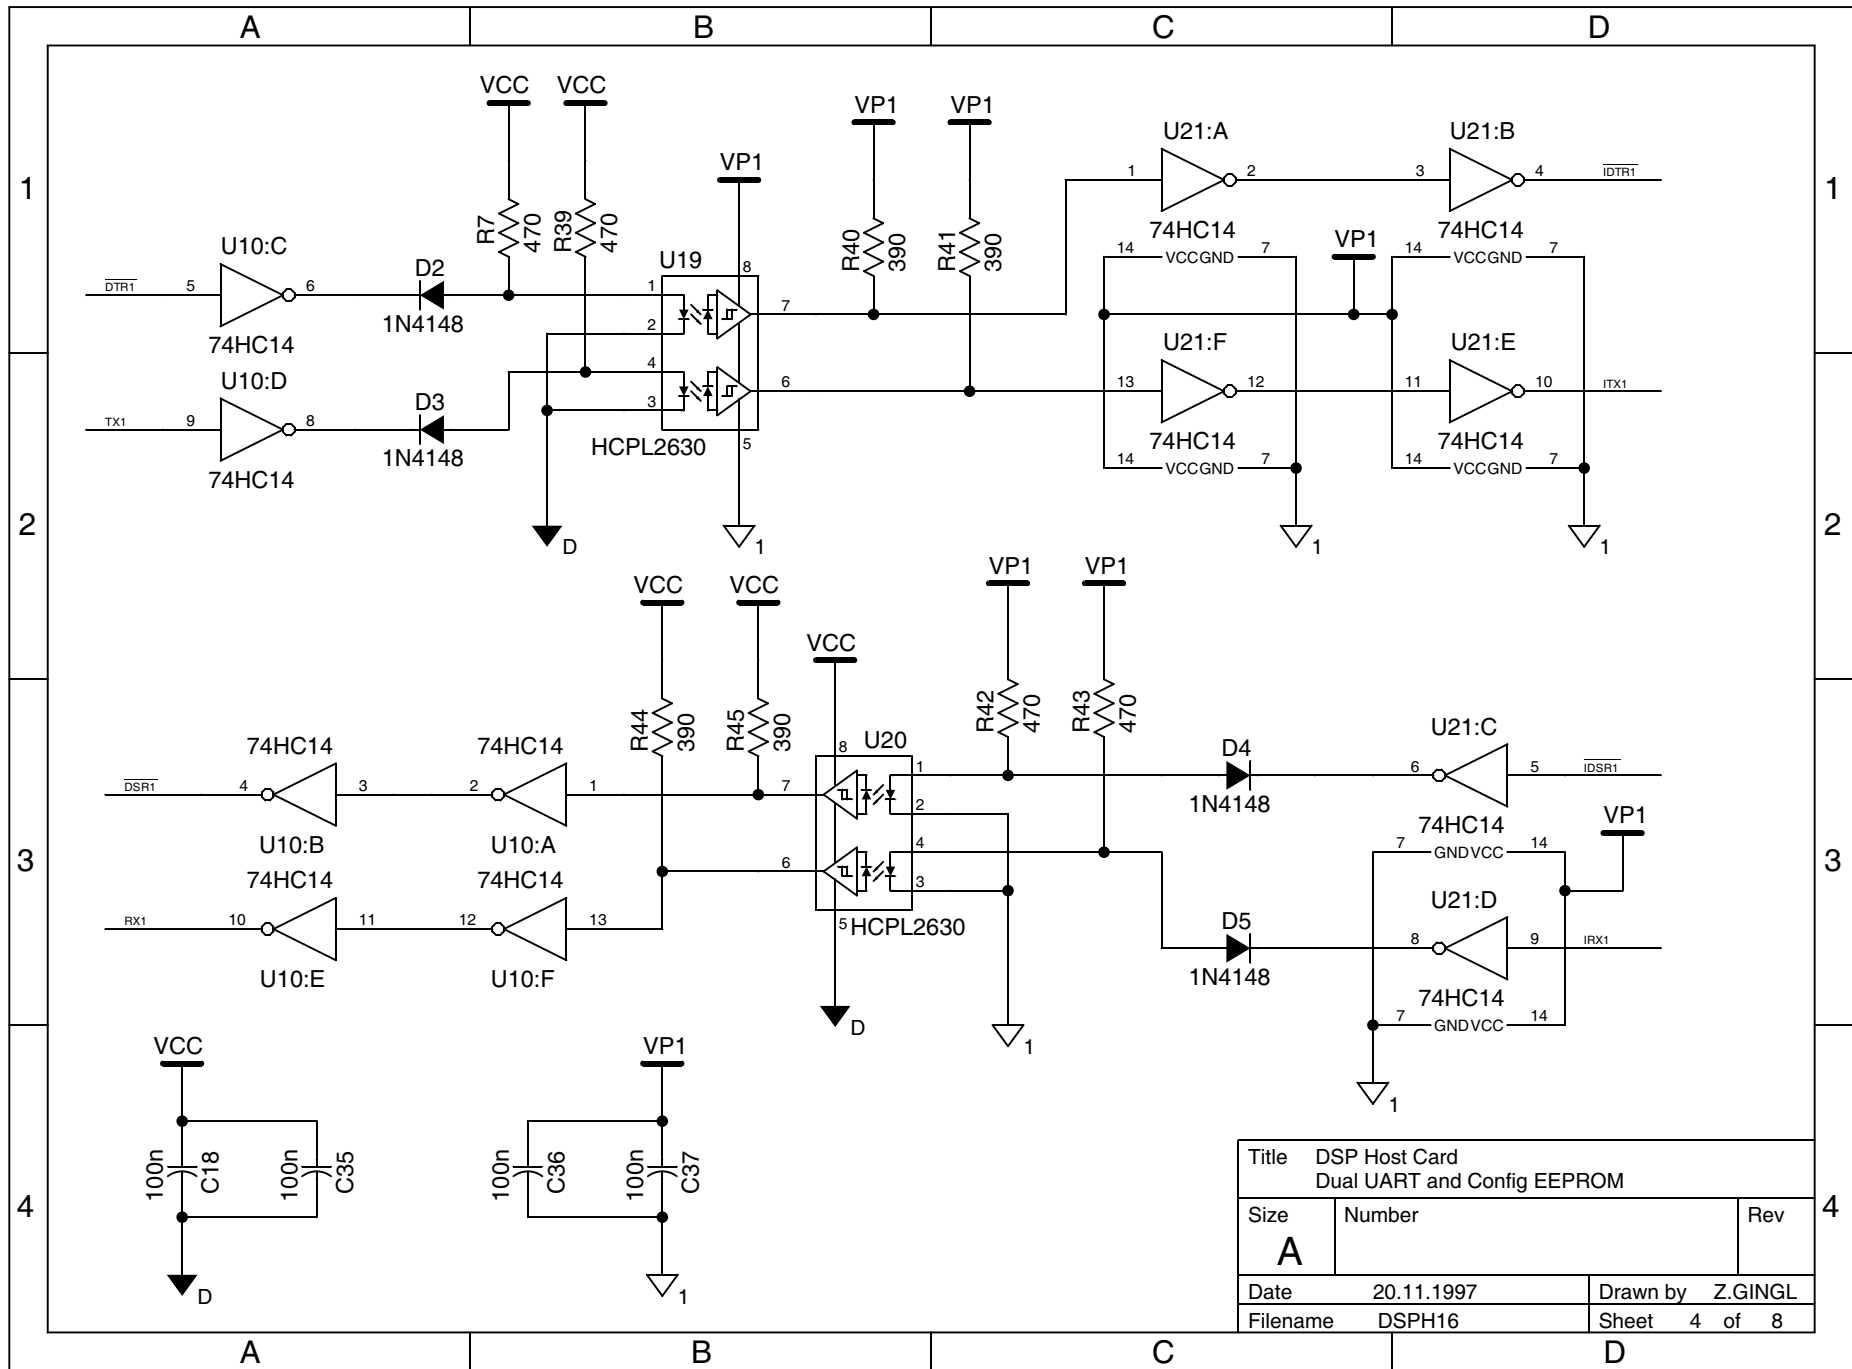

Title DSP Host card DSP main system		
Size	Number	Rev
A		
Date	14.12.98	Drawn by Z.GINGL
Filename	DSPH16	Sheet 1 of 8

Title DSP Host Card BUS drivers		
Size A	Number	Rev
Date 14.12.1998	Drawn by Z. GINGL	
Filename DSPH16	Sheet 2 of 8	

Title DSP Host Card Dual UART and Config EEPROM		
Size A	Number	Rev
Date 20.11.1997	Drawn by Z.GINGL	
Filename DSPH16	Sheet 3 of 8	

Title DSP Host Card Dual UART and Config EEPROM		
Size A	Number	Rev
Date 20.11.1997	Drawn by Z.GINGL	
Filename DSPH16	Sheet 4 of 8	

Title DSP Host Card Dual UART and Config EEPROM		
Size A	Number	Rev
Date 20.11.1997	Drawn by Z.GINGL	
Filename DSPH16	Sheet 6 of 8	

Title DSP Host Card INTERFACE FOR EXTERNAL CARDS (GBUS)		
Size A	Number	Rev
Date 20.11.1997	Drawn by Z.GINGL	
Filename DSPH16	Sheet 7 of 8	