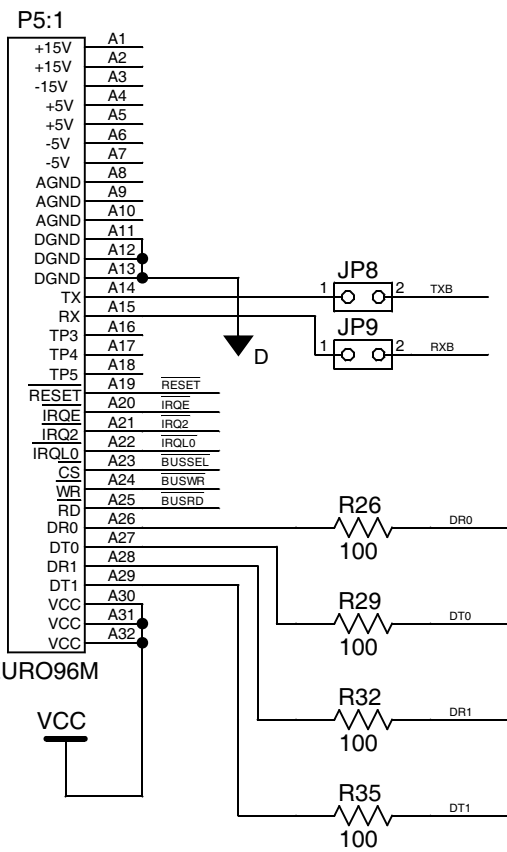

Title DSP Host card DSP main system		
Size	Number	Rev
A		
Date	14.12.98	Drawn by Z.GINGL
Filename	DSPH16	Sheet 1 of 8

Title DSP Host Card BUS drivers		
Size A	Number	Rev
Date 14.12.1998	Drawn by Z. GINGL	
Filename DSPH16	Sheet 2 of 8	

Title DSP Host Card Dual UART and Config EEPROM		
Size A	Number	Rev
Date 20.11.1997	Drawn by Z.GINGL	
Filename DSPH16	Sheet 3 of 8	

Title DSP Host Card Dual UART and Config EEPROM		
Size A	Number	Rev
Date 20.11.1997	Drawn by Z.GINGL	
Filename DSPH16	Sheet 4 of 8	

Title DSP Host Card Dual UART and Config EEPROM		
Size A	Number	Rev
Date 20.11.1997	Drawn by Z.GINGL	
Filename DSPH16	Sheet 6 of 8	

Title DSP Host Card INTERFACE FOR EXTERNAL CARDS (GBUS)		
Size A	Number	Rev
Date 20.11.1997	Drawn by Z.GINGL	
Filename DSPH16	Sheet 7 of 8	

Title DSP Host Card INTERFACE FOR EXTERNAL CARDS (GBUS)		
Size	Number	Rev
A		
Date	20.11.1997	Drawn by Z.GINGL
Filename	DSPH16	Sheet 8 of 8