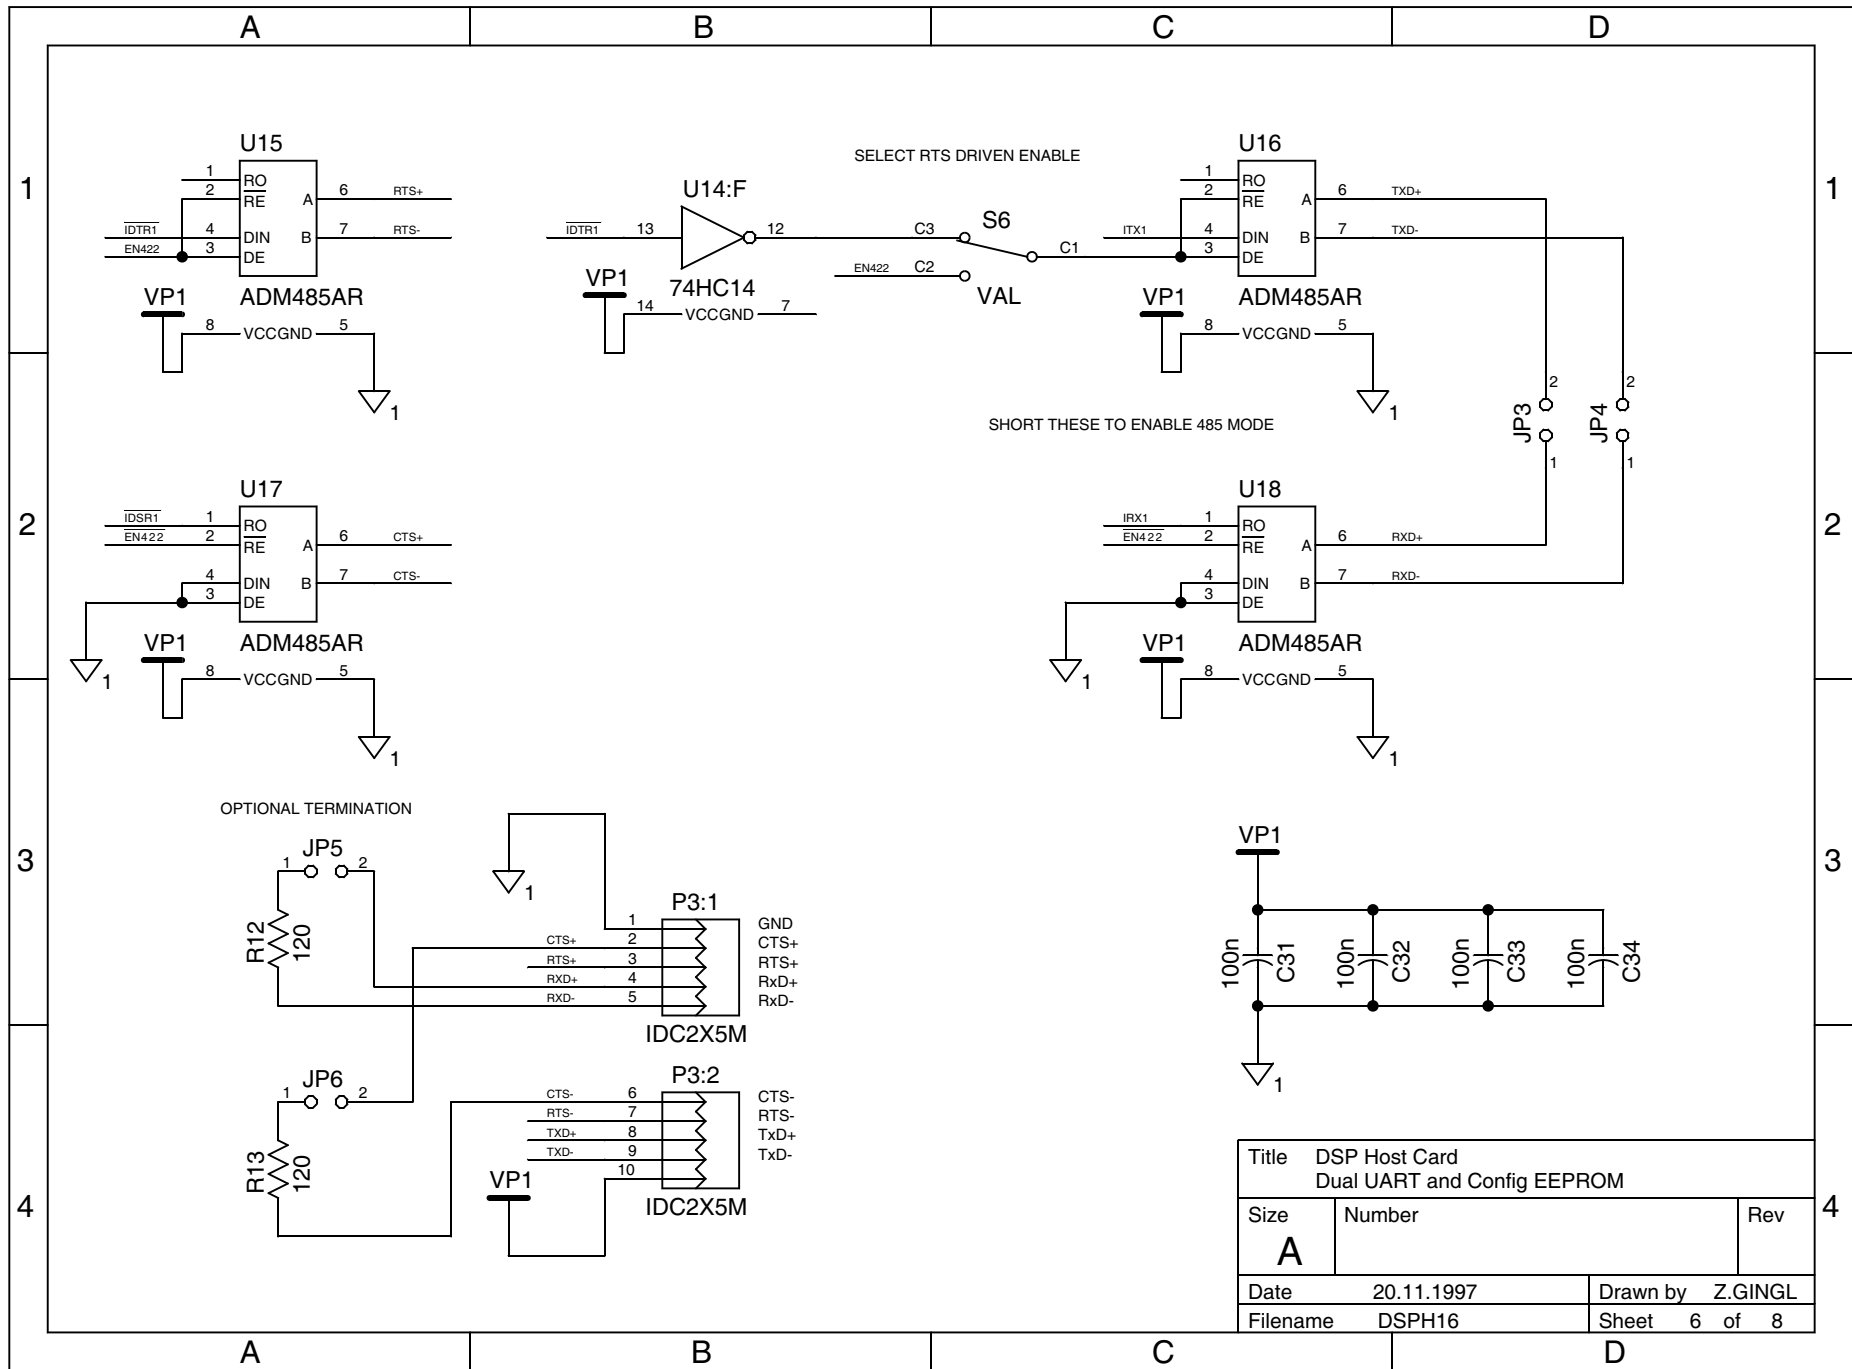

Title DSP Host card DSP main system		
Size	Number	Rev
A		
Date	14.12.98	Drawn by Z.GINGL
Filename	DSPH16	Sheet 1 of 8

Title DSP Host Card BUS drivers		
Size A	Number	Rev
Date 14.12.1998	Drawn by Z. GINGL	
Filename DSPH16	Sheet 2 of 8	

Title DSP Host Card Dual UART and Config EEPROM		
Size A	Number	Rev
Date 20.11.1997	Drawn by Z.GINGL	
Filename DSPH16	Sheet 3 of 8	

Title DSP Host Card Dual UART and Config EEPROM		
Size A	Number	Rev
Date 20.11.1997	Drawn by Z.GINGL	
Filename DSPH16	Sheet 4 of 8	

Title DSP Host Card Dual UART and Config EEPROM		
Size A	Number	Rev
Date 20.11.1997	Drawn by Z.GINGL	
Filename DSPH16	Sheet 6 of 8	

Title DSP Host Card INTERFACE FOR EXTERNAL CARDS (GBUS)		
Size A	Number	Rev
Date 20.11.1997	Drawn by Z.GINGL	
Filename DSPH16	Sheet 7 of 8	

Title DSP Host Card INTERFACE FOR EXTERNAL CARDS (GBUS)		
Size	Number	Rev
A		
Date	20.11.1997	Drawn by Z.GINGL
Filename	DSPH16	Sheet 8 of 8