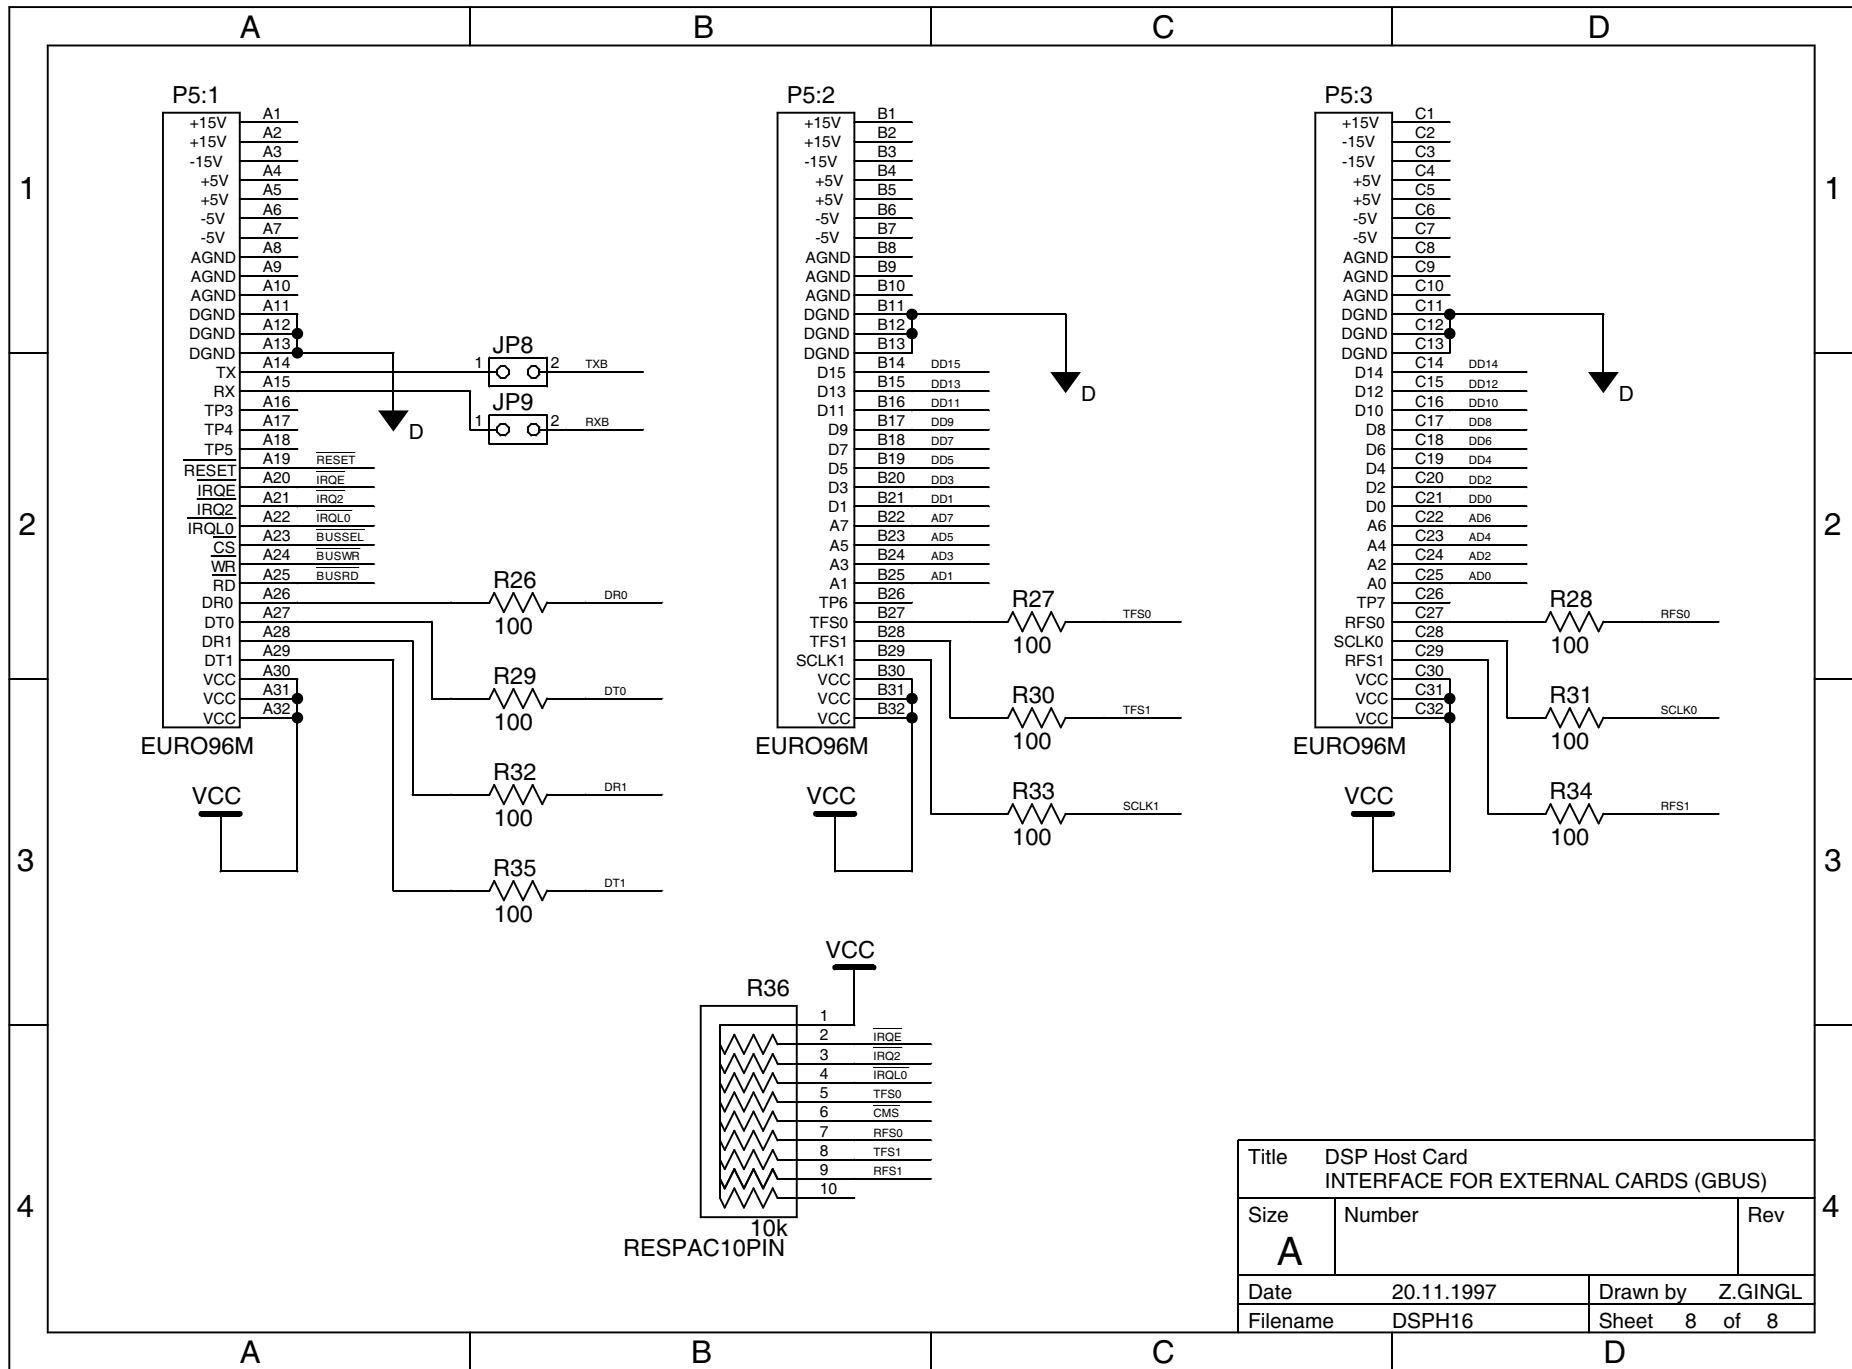

Title DSP Host Card Dual UART and Config EEPROM		
Size A	Number	Rev
Date 20.11.1997	Drawn by Z.GINGL	
Filename DSPH16	Sheet 3 of 8	

Title DSP Host Card Dual UART and Config EEPROM		
Size A	Number	Rev
Date 20.11.1997	Drawn by Z.GINGL	
Filename DSPH16	Sheet 4 of 8	

Title DSP Host Card Dual UART and Config EEPROM		
Size A	Number	Rev
Date 20.11.1997	Drawn by Z.GINGL	
Filename DSPH16	Sheet 6 of 8	

Title DSP Host Card INTERFACE FOR EXTERNAL CARDS (GBUS)		
Size A	Number	Rev
Date 20.11.1997	Drawn by Z.GINGL	
Filename DSPH16	Sheet 7 of 8	

Title DSP Host Card INTERFACE FOR EXTERNAL CARDS (GBUS)		
Size	Number	Rev
A		
Date	20.11.1997	Drawn by Z.GINGL
Filename	DSPH16	Sheet 8 of 8