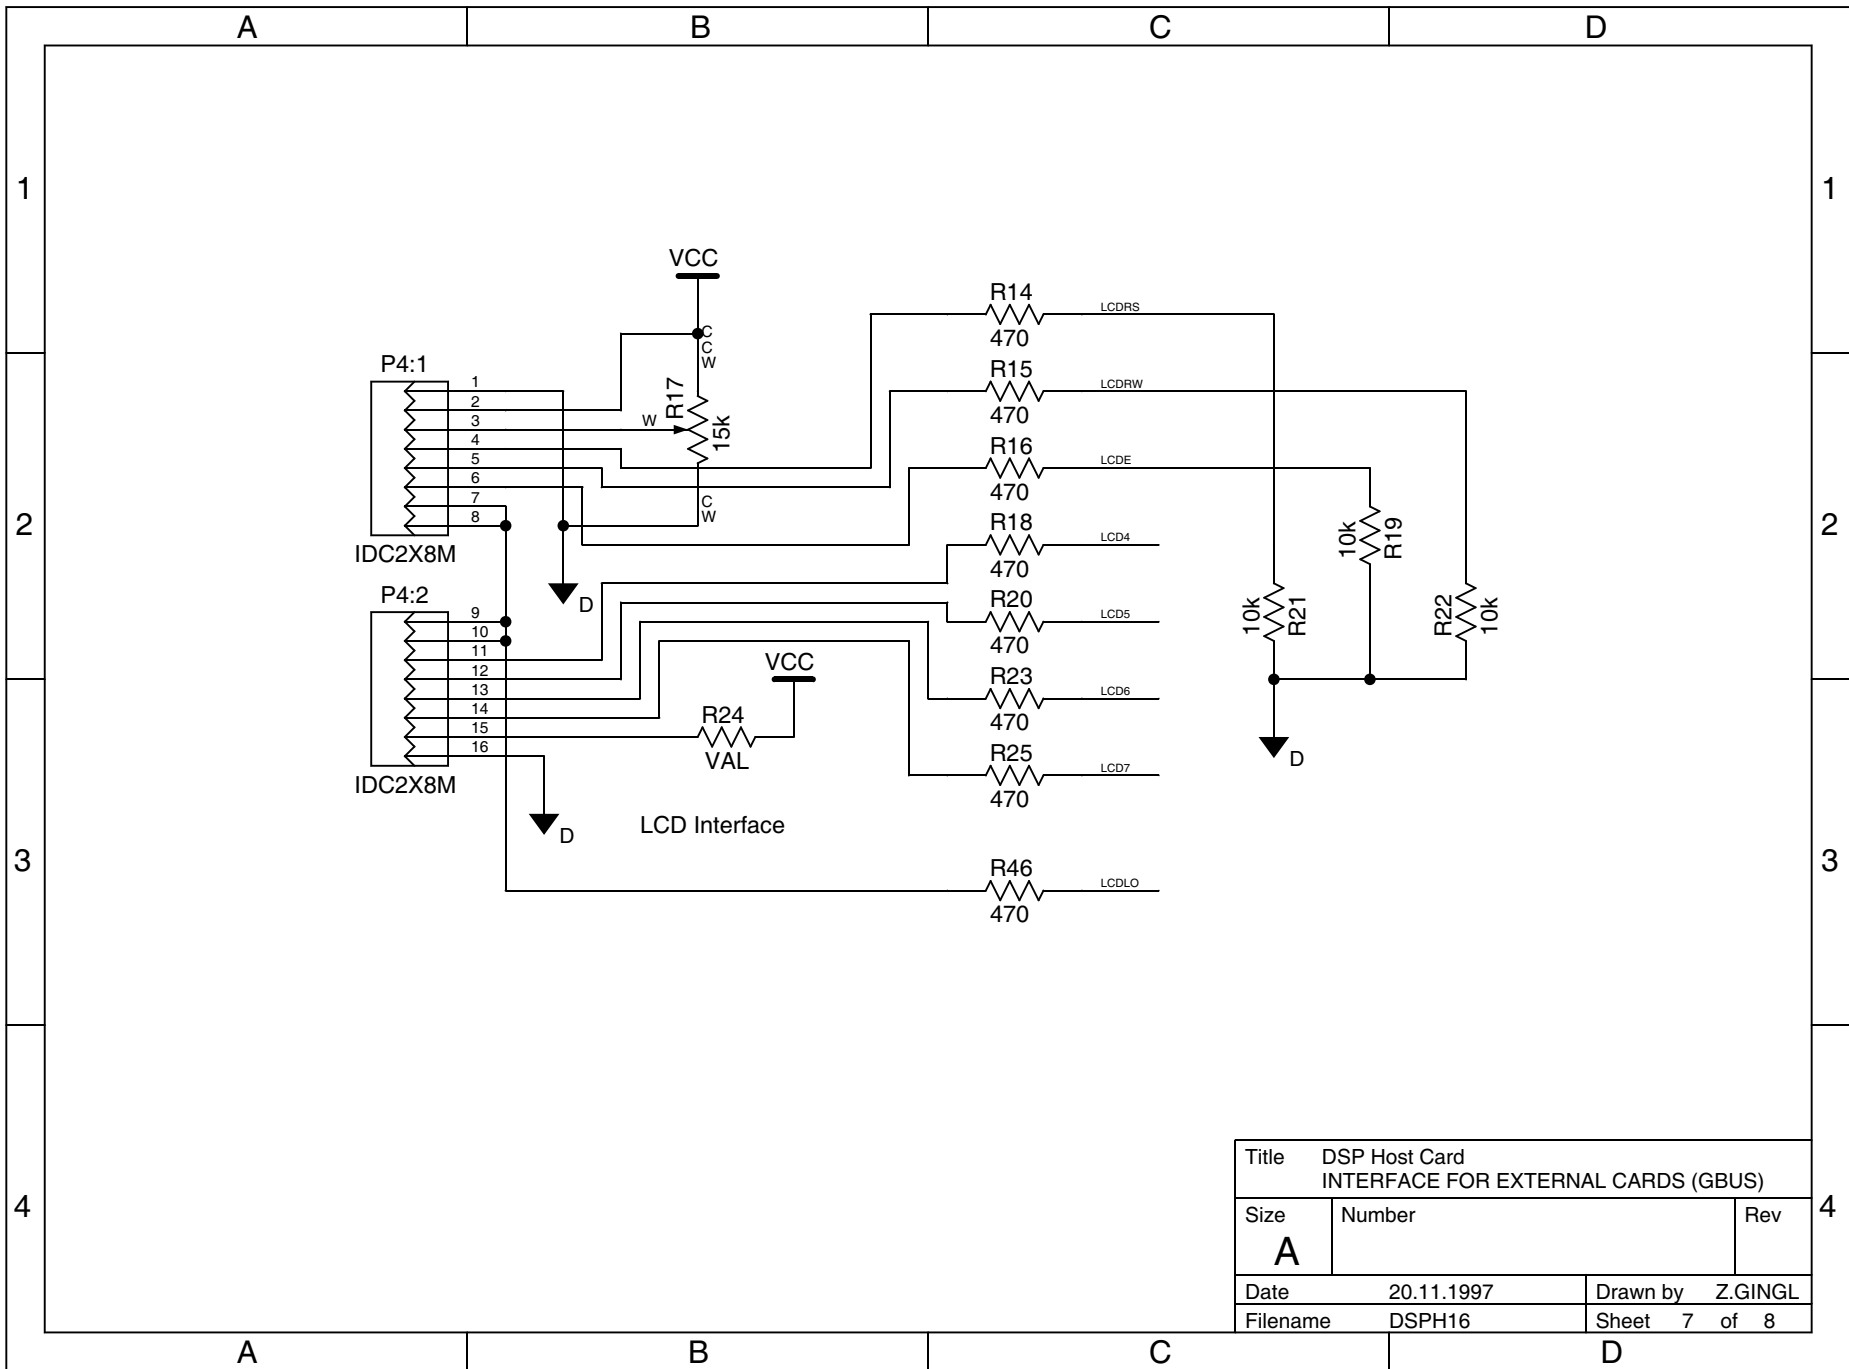

Title DSP Host card DSP main system		
Size	Number	Rev
A		
Date	14.12.98	Drawn by Z.GINGL
Filename	DSPH16	Sheet 1 of 8

Title DSP Host Card BUS drivers		
Size A	Number	Rev
Date 14.12.1998	Drawn by Z. GINGL	
Filename DSPH16	Sheet 2 of 8	

Title DSP Host Card Dual UART and Config EEPROM		
Size A	Number	Rev
Date 20.11.1997	Drawn by Z.GINGL	
Filename DSPH16	Sheet 3 of 8	

Title DSP Host Card Dual UART and Config EEPROM		
Size A	Number	Rev
Date 20.11.1997	Drawn by Z.GINGL	
Filename DSPH16	Sheet 4 of 8	

Title DSP Host Card Dual UART and Config EEPROM		
Size A	Number	Rev
Date 20.11.1997	Drawn by Z.GINGL	
Filename DSPH16	Sheet 6 of 8	

Title DSP Host Card INTERFACE FOR EXTERNAL CARDS (GBUS)		
Size A	Number	Rev
Date 20.11.1997	Drawn by Z.GINGL	
Filename DSPH16	Sheet 7 of 8	

Title DSP Host Card INTERFACE FOR EXTERNAL CARDS (GBUS)		
Size	Number	Rev
A		
Date	20.11.1997	Drawn by Z.GINGL
Filename	DSPH16	Sheet 8 of 8