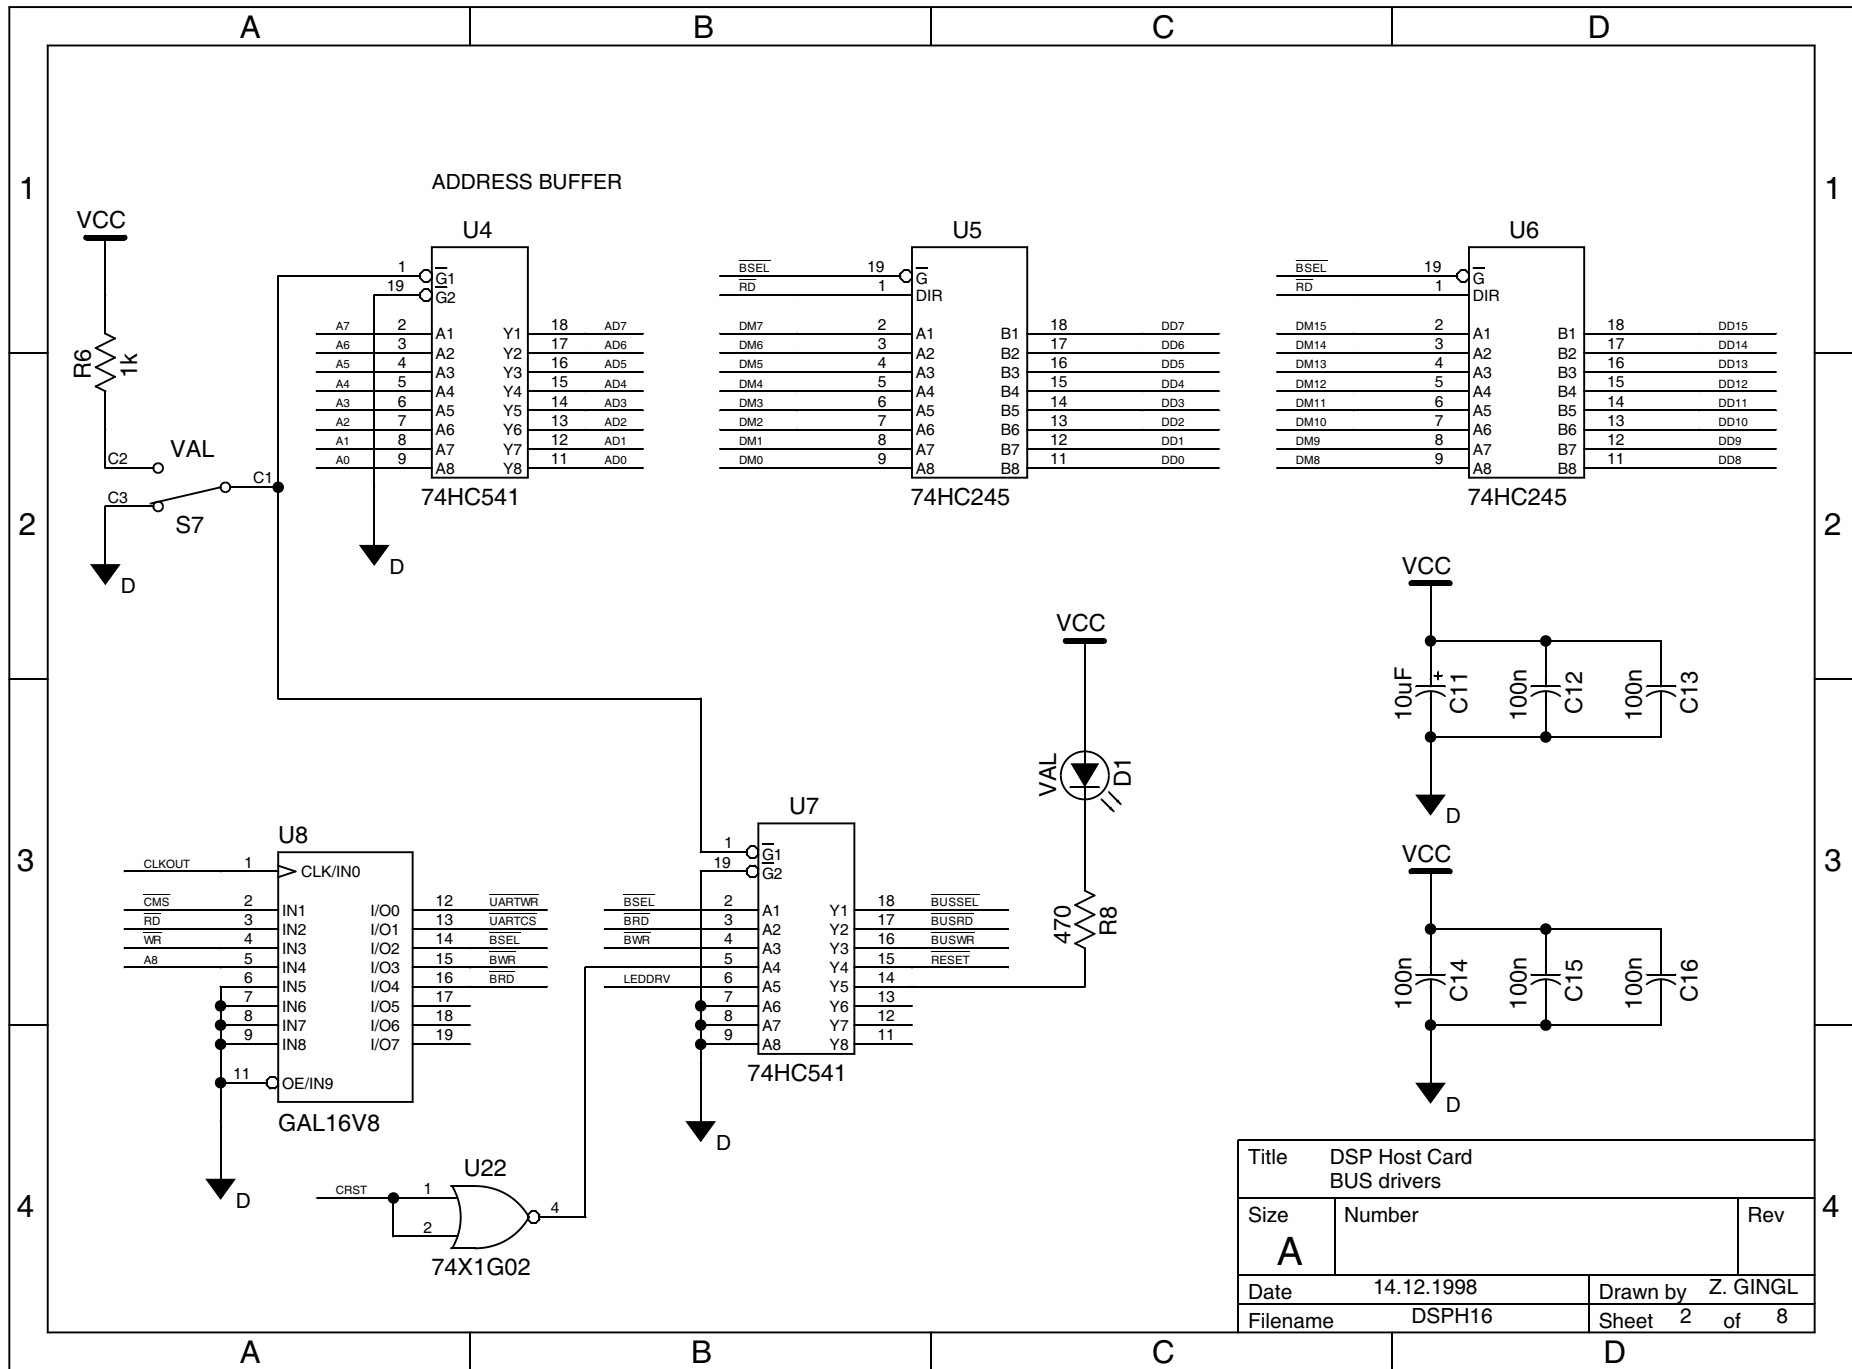

Title DSP Host card DSP main system		
Size	Number	Rev
A		
Date	14.12.98	Drawn by Z.GINGL
Filename	DSPH16	Sheet 1 of 8

Title DSP Host Card BUS drivers		
Size A	Number	Rev
Date 14.12.1998	Drawn by Z. GINGL	
Filename DSPH16	Sheet 2 of 8	

Title DSP Host Card Dual UART and Config EEPROM		
Size A	Number	Rev
Date 20.11.1997	Drawn by Z.GINGL	
Filename DSPH16	Sheet 3 of 8	

Title DSP Host Card Dual UART and Config EEPROM		
Size A	Number	Rev
Date 20.11.1997	Drawn by Z.GINGL	
Filename DSPH16	Sheet 4 of 8	

Title DSP Host Card Dual UART and Config EEPROM		
Size A	Number	Rev
Date 20.11.1997	Drawn by Z.GINGL	
Filename DSPH16	Sheet 6 of 8	

Title DSP Host Card INTERFACE FOR EXTERNAL CARDS (GBUS)		
Size A	Number	Rev
Date 20.11.1997	Drawn by Z.GINGL	
Filename DSPH16	Sheet 7 of 8	

Title DSP Host Card INTERFACE FOR EXTERNAL CARDS (GBUS)		
Size	Number	Rev
A		
Date	20.11.1997	Drawn by Z.GINGL
Filename	DSPH16	Sheet 8 of 8