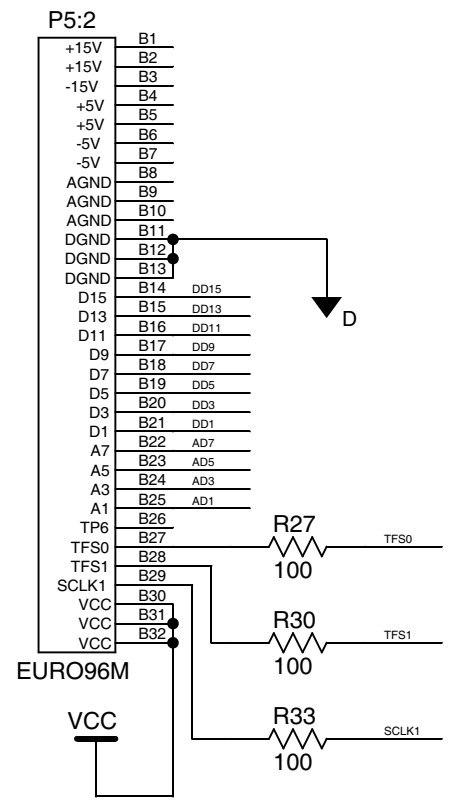

Title DSP Host card DSP main system		
Size	Number	Rev
A		
Date	14.12.98	Drawn by Z.GINGL
Filename	DSPH16	Sheet 1 of 8

Title DSP Host Card BUS drivers		
Size A	Number	Rev
Date 14.12.1998	Drawn by Z. GINGL	
Filename DSPH16	Sheet 2 of 8	

Title DSP Host Card Dual UART and Config EEPROM		
Size A	Number	Rev
Date 20.11.1997	Drawn by Z.GINGL	
Filename DSPH16	Sheet 3 of 8	

Title DSP Host Card Dual UART and Config EEPROM		
Size A	Number	Rev
Date 20.11.1997	Drawn by Z.GINGL	
Filename DSPH16	Sheet 4 of 8	

Title DSP Host Card Dual UART and Config EEPROM		
Size A	Number	Rev
Date 20.11.1997	Drawn by Z.GINGL	
Filename DSPH16	Sheet 6 of 8	

Title DSP Host Card INTERFACE FOR EXTERNAL CARDS (GBUS)		
Size A	Number	Rev
Date 20.11.1997	Drawn by Z.GINGL	
Filename DSPH16	Sheet 7 of 8	

Title DSP Host Card INTERFACE FOR EXTERNAL CARDS (GBUS)		
Size	Number	Rev
A		
Date	20.11.1997	Drawn by Z.GINGL
Filename	DSPH16	Sheet 8 of 8