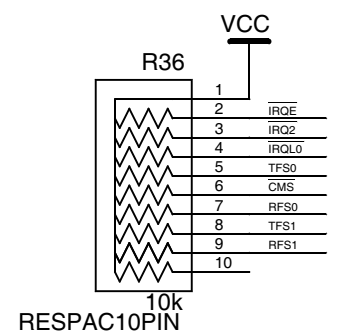

Title DSP Host Card Dual UART and Config EEPROM		
Size A	Number	Rev
Date 20.11.1997	Drawn by Z.GINGL	
Filename DSPH16	Sheet 3 of 8	

Title DSP Host Card Dual UART and Config EEPROM		
Size A	Number	Rev
Date 20.11.1997	Drawn by Z.GINGL	
Filename DSPH16	Sheet 4 of 8	

Title DSP Host Card Dual UART and Config EEPROM		
Size A	Number	Rev
Date 20.11.1997	Drawn by Z.GINGL	
Filename DSPH16	Sheet 6 of 8	

Title DSP Host Card INTERFACE FOR EXTERNAL CARDS (GBUS)		
Size A	Number	Rev
Date 20.11.1997	Drawn by Z.GINGL	
Filename DSPH16	Sheet 7 of 8	