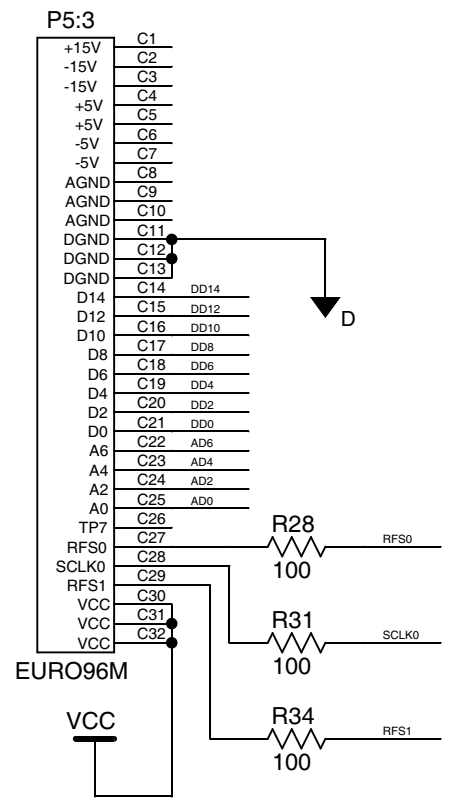

Title DSP Host card DSP main system		
Size	Number	Rev
A		
Date	14.12.98	Drawn by Z.GINGL
Filename	DSPH16	Sheet 1 of 8

Title DSP Host Card BUS drivers		
Size A	Number	Rev
Date 14.12.1998	Drawn by Z. GINGL	
Filename DSPH16	Sheet 2 of 8	

Title DSP Host Card Dual UART and Config EEPROM		
Size A	Number	Rev
Date 20.11.1997	Drawn by Z.GINGL	
Filename DSPH16	Sheet 3 of 8	

Title DSP Host Card Dual UART and Config EEPROM		
Size A	Number	Rev
Date 20.11.1997	Drawn by Z.GINGL	
Filename DSPH16	Sheet 4 of 8	

Title DSP Host Card Dual UART and Config EEPROM		
Size A	Number	Rev
Date 20.11.1997	Drawn by Z.GINGL	
Filename DSPH16	Sheet 6 of 8	

Title DSP Host Card INTERFACE FOR EXTERNAL CARDS (GBUS)		
Size A	Number	Rev
Date 20.11.1997	Drawn by Z.GINGL	
Filename DSPH16	Sheet 7 of 8	

Title DSP Host Card INTERFACE FOR EXTERNAL CARDS (GBUS)		
Size	Number	Rev
A		
Date	20.11.1997	Drawn by Z.GINGL
Filename	DSPH16	Sheet 8 of 8