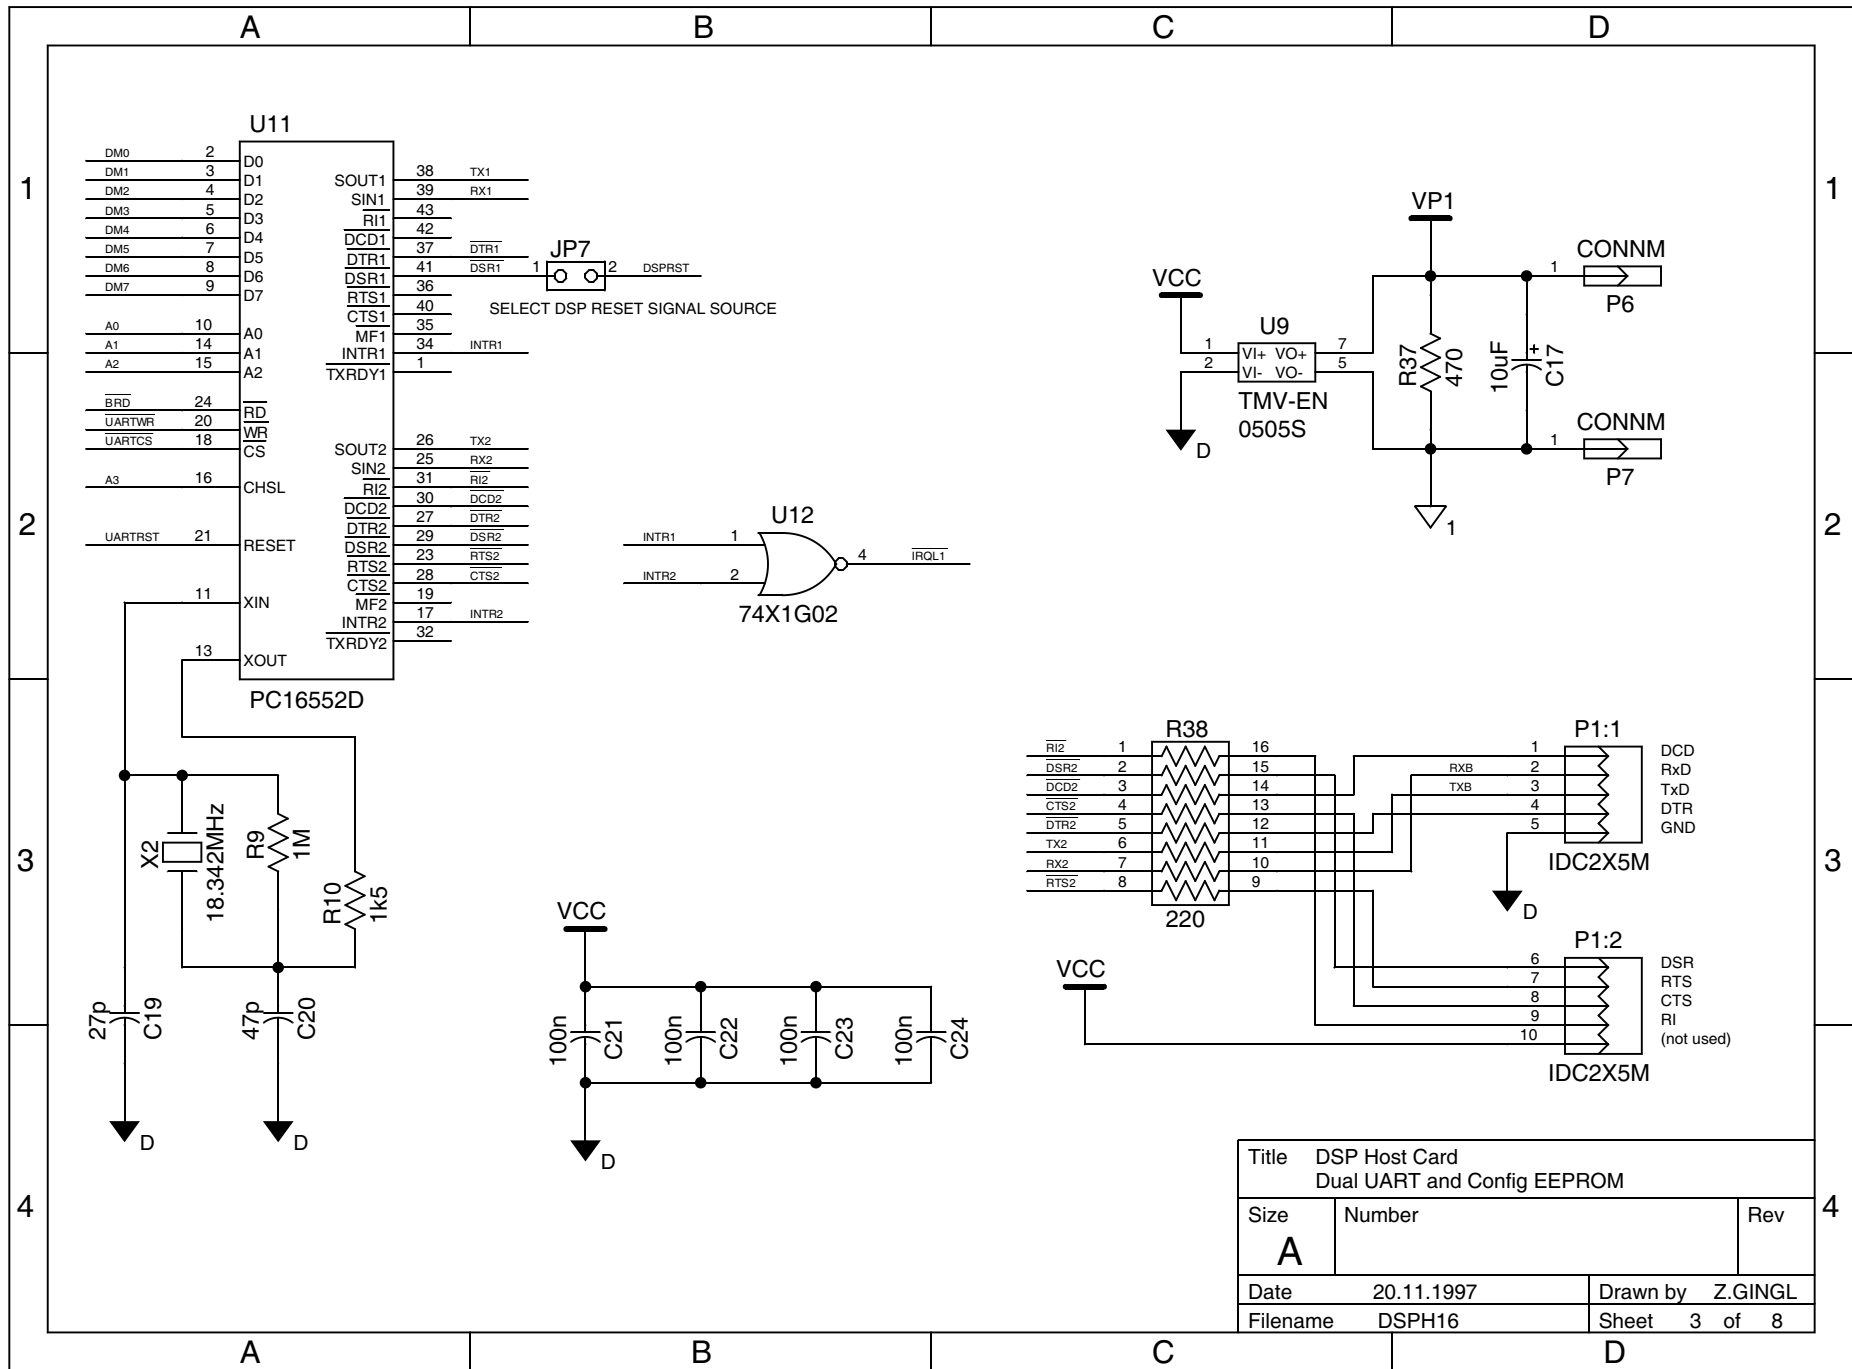

Title DSP Host card DSP main system		
Size	Number	Rev
A		
Date	14.12.98	Drawn by Z.GINGL
Filename	DSPH16	Sheet 1 of 8

Title DSP Host Card BUS drivers		
Size A	Number	Rev
Date 14.12.1998	Drawn by Z. GINGL	
Filename DSPH16	Sheet 2 of 8	

Title DSP Host Card Dual UART and Config EEPROM		
Size A	Number	Rev
Date 20.11.1997	Drawn by Z.GINGL	
Filename DSPH16	Sheet 3 of 8	

Title DSP Host Card Dual UART and Config EEPROM		
Size A	Number	Rev
Date 20.11.1997	Drawn by Z.GINGL	
Filename DSPH16	Sheet 4 of 8	

Title DSP Host Card Dual UART and Config EEPROM		
Size A	Number	Rev
Date 20.11.1997	Drawn by Z.GINGL	
Filename DSPH16	Sheet 6 of 8	

Title DSP Host Card INTERFACE FOR EXTERNAL CARDS (GBUS)		
Size A	Number	Rev
Date 20.11.1997	Drawn by Z.GINGL	
Filename DSPH16	Sheet 7 of 8	

Title DSP Host Card INTERFACE FOR EXTERNAL CARDS (GBUS)		
Size	Number	Rev
A		
Date	20.11.1997	Drawn by Z.GINGL
Filename	DSPH16	Sheet 8 of 8